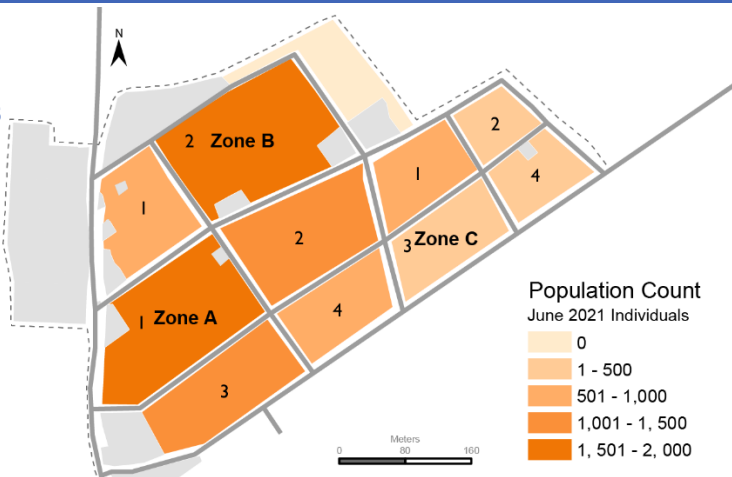

# POPULATION COUNT: Naivasha IDP Camp & Masna Collective Centre

Data collection August 2021

In August 2021, the monthly population count was conducted at **Masna Collective Centre where 3,466 individuals / 911 households** were identified and **Naivasha IDP Camp where 8,505 individuals / 2,386 households** were counted. The population of Naivasha IDP Camp marginally decreased by 918 individuals compared to July 2021 results.

### Population by zone and block, Naivasha IDP Camp (August 2021)

**8,505** individuals

**2,386** households

**52%** Zone A

**28%** Zone B

**20%** Zone C

### Naivasha IDP Camp & Masna Collective Centre by age and sex (August 2021)

**Naivasha IDP Camp : 8,505 individuals**

**Masna Collective Centre: 3,466 individuals**