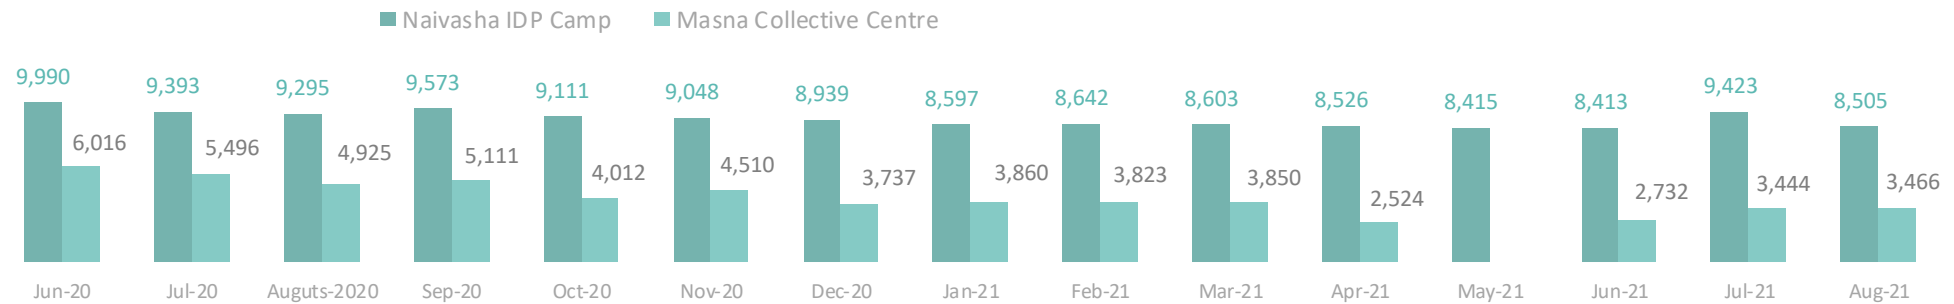

# POPULATION COUNT: Naivasha IDP Camp & Masna Collective Centre

Data collection August 2021

In August 2021, the monthly population count was conducted at **Masna Collective Centre where 3,466 individuals / 911 households** were identified and **Naivasha IDP Camp where 8,505 individuals / 2,386 households** were counted. The population of Naivasha IDP Camp marginally decreased by 918 individuals compared to July 2021 results.

## Monthly population trends at Naivasha IDP Camp and Masna Collective Centre, June 2020 – August 2021

### Population by zone and block, Naivasha IDP Camp (August 2021)

**8,505** individuals

**2,386** households

**52%** Zone A

**28%** Zone B

**20%** Zone C

### Methodology

Since biometric registrations or verifications are not feasible on a monthly basis, population counts remain the best possible tool to estimate the sites' populations. Population counts consist of DTM teams visiting each shelter of the site asking how many persons have slept there the previous night (sex and age disaggregated). This provides a snapshot of the population at the time of the count.