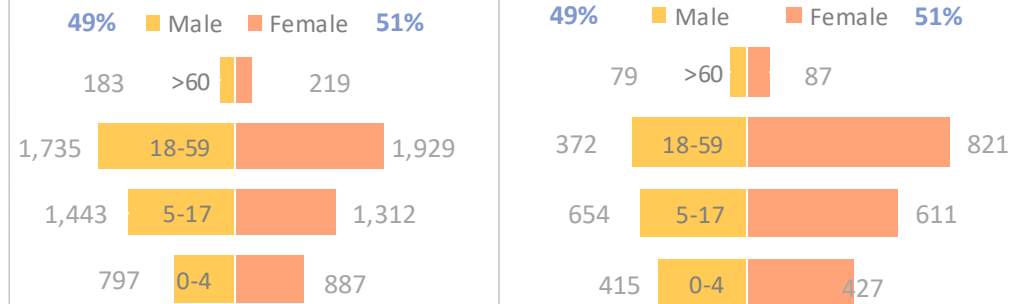

### Population by zone and block, Naivasha IDP Camp (August 2021)

**8,505** individuals

**2,386** households

**52%** Zone A

**28%** Zone B

**20%** Zone C

### Naivasha IDP Camp & Masna Collective Centre by age and sex (August 2021)

**Naivasha IDP Camp : 8,505 individuals**

**Masna Collective Centre: 3,466 individuals**