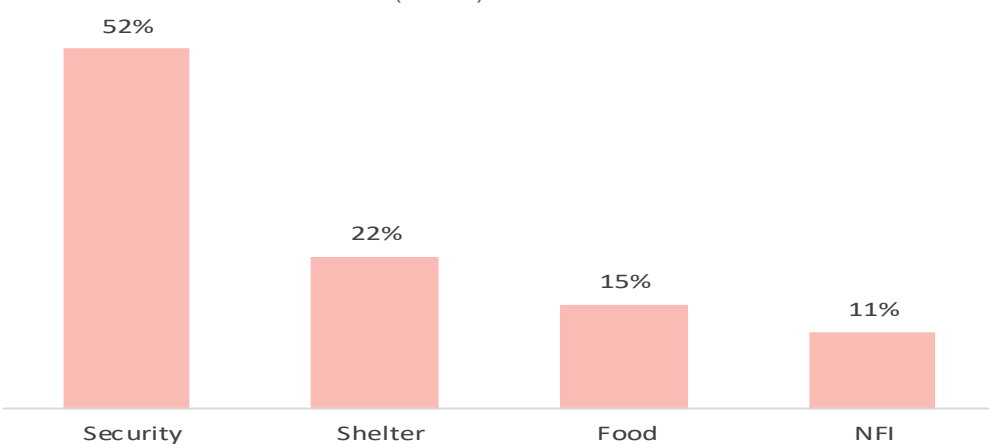

MOST NEEDED ASSISTANCE (FIG. 2)