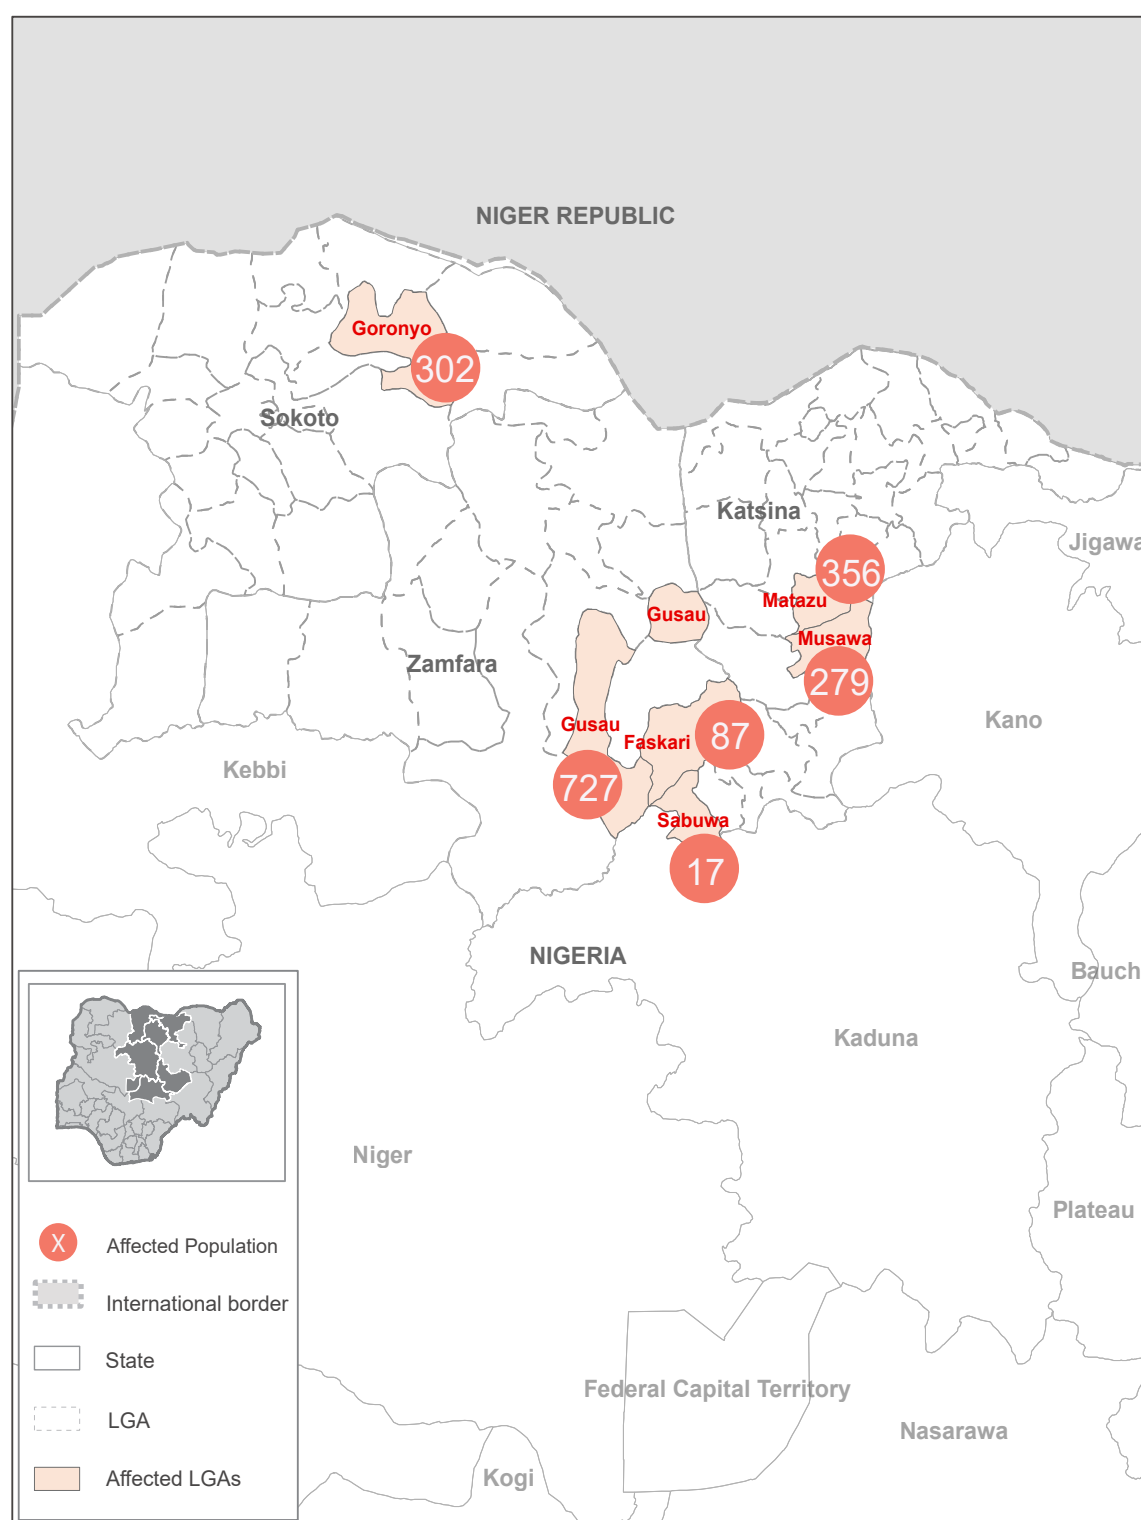

Affected Population:
1,768 Individuals

Damaged Shelters:
24

Casualties:
65

Movement Trigger:
Armed attacks

OVERVIEW

Nigeria's North Central and North West Zones are afflicted with a multidimensional crisis that is rooted in long-standing tensions between ethnic and religious groups and involves attacks by criminal groups and banditry/hirabah (such as kidnapping and grand larceny along major highways). The crisis has accelerated during the past years because of the intensification of attacks and has resulted in widespread displacement across the region.

Between 09 and 15 August 2021, armed clashes between herdsmen and farmers; and bandits and local communities have led to new waves of population displacement. Following these events, rapid assessments were conducted by DTM (Displacement Tracking Matrix) field staff with the purpose of informing the humanitarian community and government partners, and enable targeted response. Flash reports utilise direct observation and a broad network of key informants to gather representative data and collect information on the number, profile and immediate needs of affected populations.

During the assessment period, the DTM identified an estimated number of 1,768 individuals who were displaced to neighbouring wards. A total of 65 casualties were reported and 24 shelters were burnt in the LGAs Sabuwa, Faskari, Musawa and Matazu in Katsina State, Goronyo in Sokoto State and Gusau in Zamfara State.

GENDER (FIG. 1)

MOST NEEDED ASSISTANCE (FIG. 2)

AFFECTED LOCATIONS

The map is for illustration purposes only. The depiction and use of boundaries, geographic names and related data shown are not warranted to be error free nor do they imply judgment on the legal status of any territory, or any endorsement or acceptance of such boundaries by IOM.