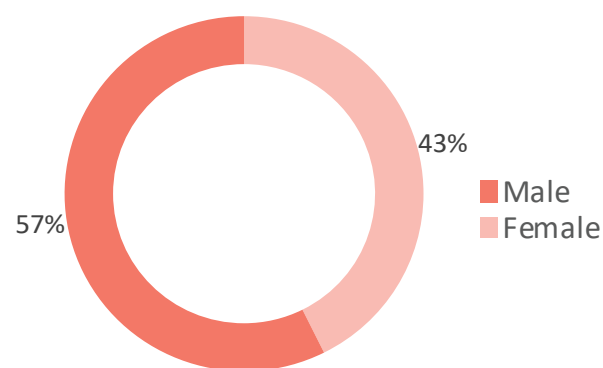

Movement Trigger:
Armed attacks

OVERVIEW

Nigeria's North Central and North West Zones are afflicted with a multidimensional crisis that is rooted in long-standing tensions between ethnic and religious groups and involves attacks by criminal groups and banditry/hirabah (such as kidnapping and grand larceny along major highways). The crisis has accelerated during the past years because of the intensification of attacks and has resulted in widespread displacement across the region.

Between 09 and 15 August 2021, armed clashes between herdsmen and farmers; and bandits and local communities have led to new waves of population displacement. Following these events, rapid assessments were conducted by DTM (Displacement Tracking Matrix) field staff with the purpose of informing the humanitarian community and government partners, and enable targeted response. Flash reports utilise direct observation and a broad network of key informants to gather representative data and collect information on the number, profile and immediate needs of affected populations.

During the assessment period, the DTM identified an estimated number of 1,768 individuals who were displaced to neighbouring wards. A total of 65 casualties were reported and 24 shelters were burnt in the LGAs Sabuwa, Faskari, Musawa and Matazu in Katsina State, Goronyo in Sokoto State and Gusau in Zamfara State.

GENDER (FIG. 1)