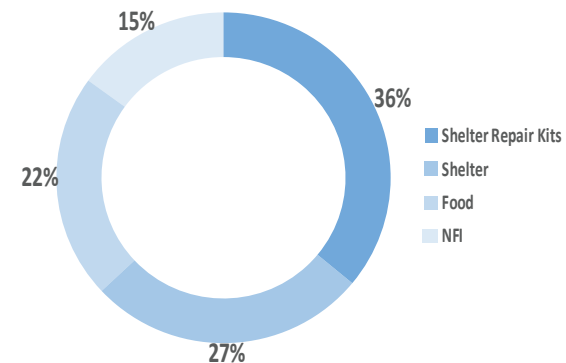

Most Needed Assistance. FIG 1.1

Response

No assistance has been given on the date of publication.