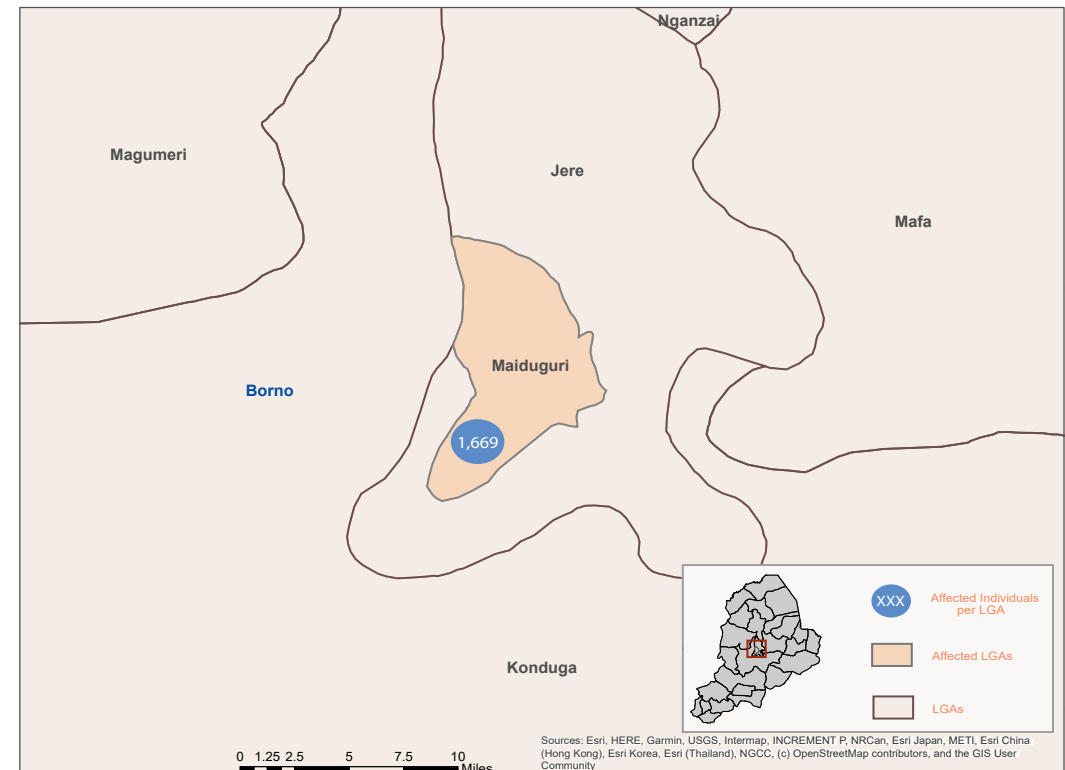

SUMMARY

360 Households

1,669 Individuals

5 sites

360 Damaged/Flooded shelters

No Damaged toilets

No Damaged shower points

With the onset of the rainy season in Nigeria's northeastern state of Borno, varying degrees of damages have been reported in camps and camp-like settings. Heavy rainfalls, accompanied by strong winds have caused serious damages to IDP shelters and camp infrastructures.

Between 29 July and 05 August 2021, IOM's DTM programme carried out assessments to ascertain the level of damage sustained in camps and camp-like settings due to heavy windstorms and rainfall. Overall, 3 collective settlements, 1 camp and 1 host community location in Maiduguri M.C LGA were assessed. The worst-hit of the assessed sites was Tausayi IDP Camp, a collective settlement in Bolori II ward of Maiduguri M.C LGA, where a heavy rainstorm damaged 111 shelters, affecting an estimated 556 individuals.

In total, 360 shelters were either damaged or flooded by storms, leaving a total of 360 households in immediate need of shelter. There were no casualties reported as a result of the storms. There is a major need of shelter repair kits, shelter, food and NFI assistance as most shelters need re-enforcement. As a preventive measure against flooding, most IDP sites need good drainage systems and the use of sand bags to channel the water flow.