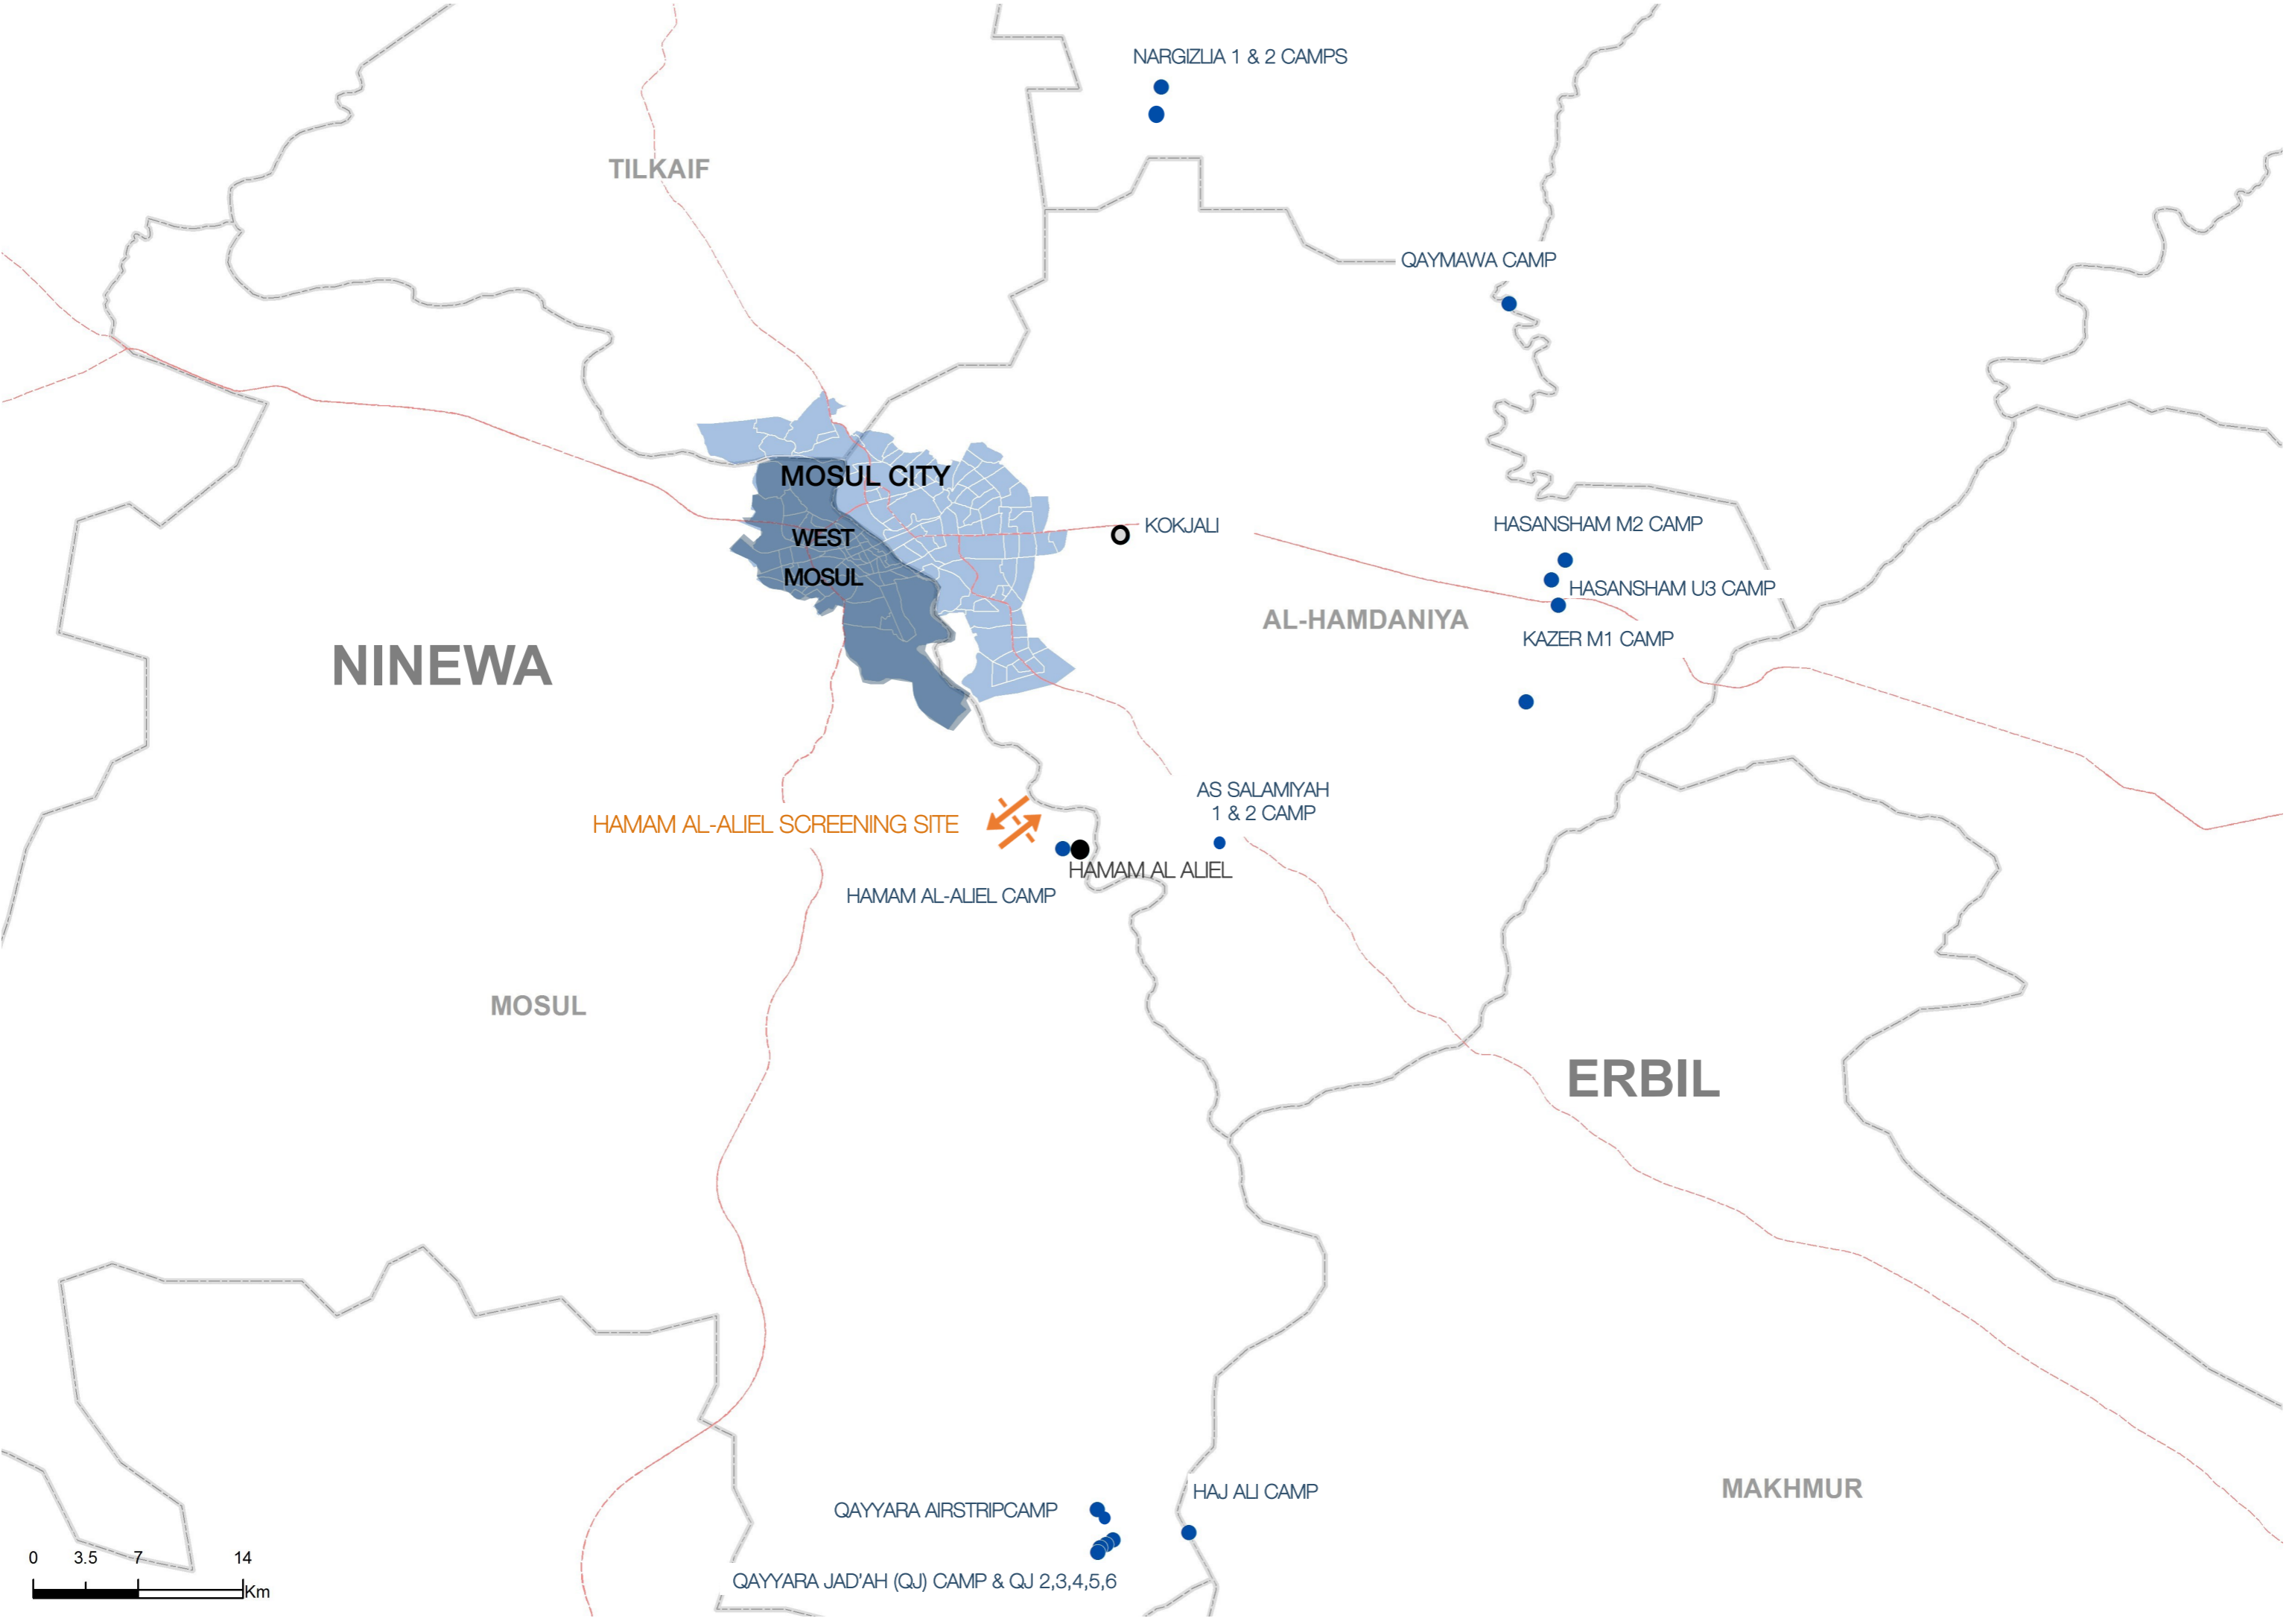

TILKAIF

NARGIZLIA 1 & 2 CAMPS

QAYMAWA CAMP

MOSUL CITY

WEST
MOSUL

KOKJALI

HASANSHAM M2 CAMP

HASANSHAM U3 CAMP

KAZER M1 CAMP

AL-HAMDANIYA

NINEWA

HAMAM AL-ALIEL SCREENING SITE

AS SALAMIYAH
1 & 2 CAMP

HAMAM AL ALIEL

HAMAM AL-ALIEL CAMP

MOSUL

ERBIL

MAKHMUR

QAYYARA AIRSTRIPCAMP

HAJ ALI CAMP

QAYYARA JAD'AH (QJ) CAMP & QJ 2,3,4,5,6