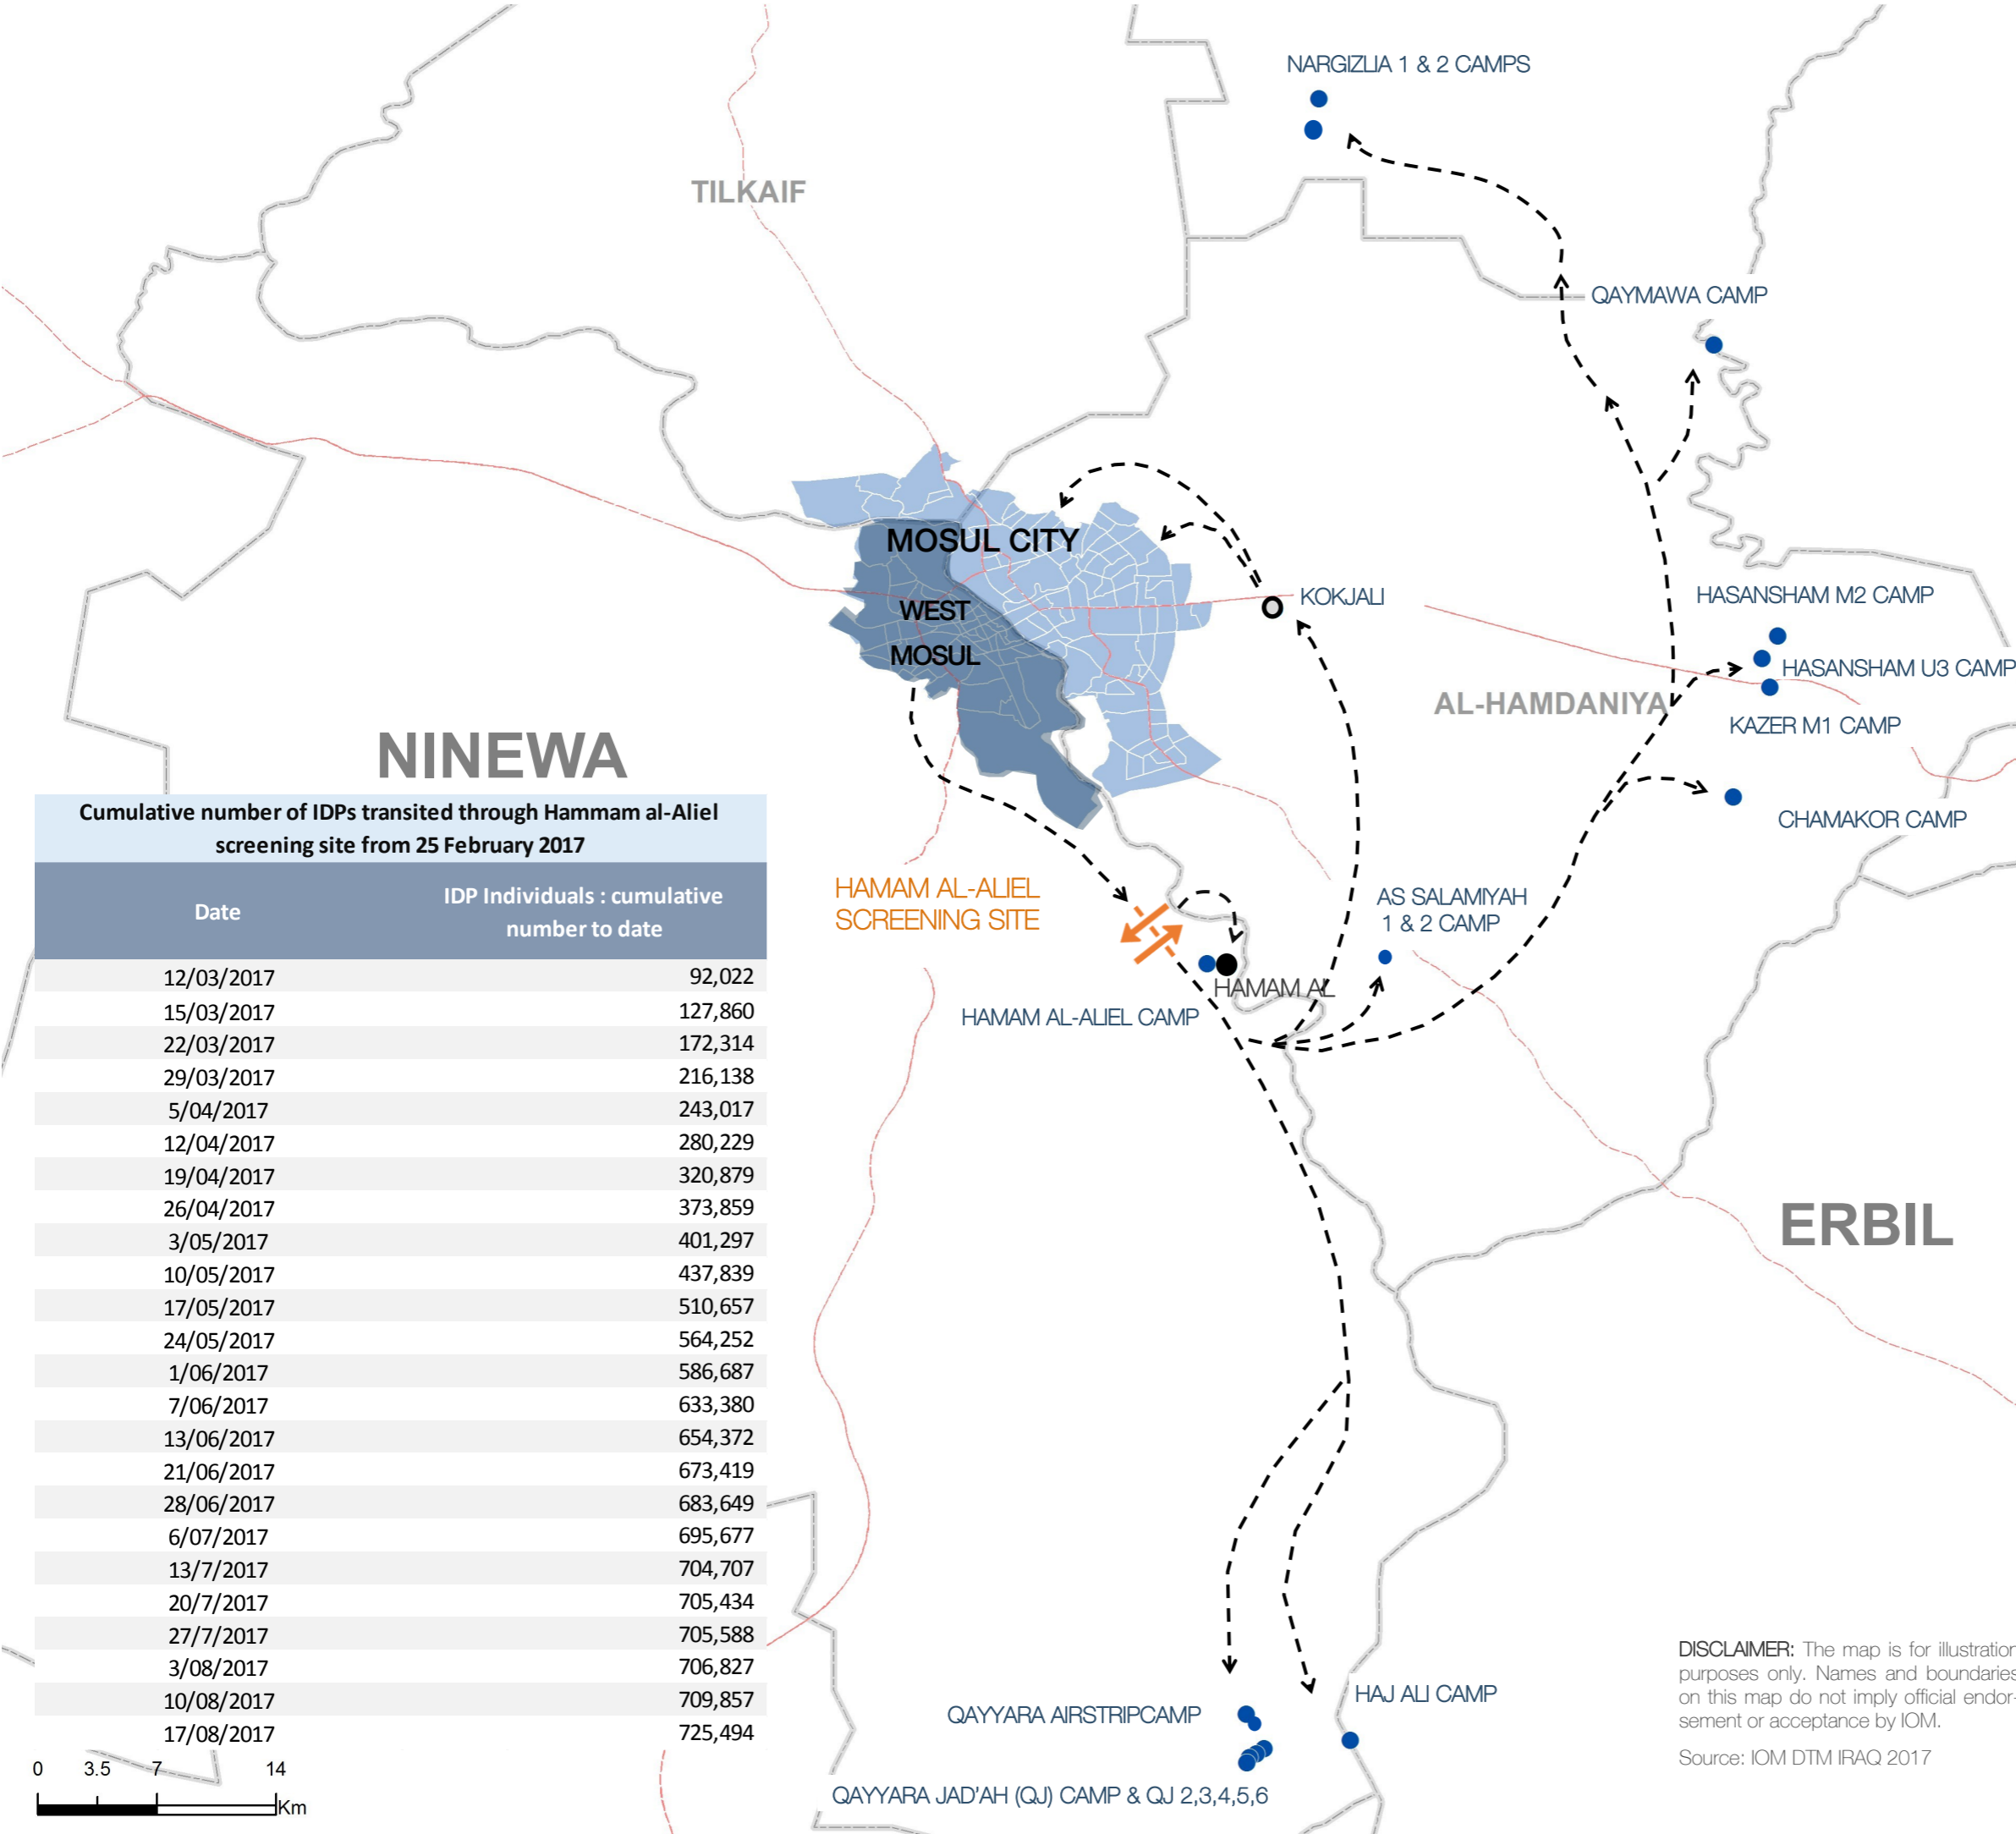

DTM WEST MOSUL DISPLACEMENT OVERVIEW

17.08.2017

IOM Iraq DTM has been monitoring displacement and return movements to and from the city of Mosul since military operations started on 17 October 2016. The operations to retake west Mosul city started on 19 February and displacement was recorded as of 25 February.

Military operations in west Mosul led to the displacement of thousands of individuals to camps and out-of-camp locations, which are continuously being identified and monitored, when accessible, by the DTM team. As DTM strives to expand its coverage and real time reporting, different mechanisms to monitor displacement and triangulate figures have been put in place, including using flow-monitoring information through Hammam Al-Aliel screening site.

In order to further support the activities of humanitarian actors and contribute to understanding the highly fluid displacement dynamics taking place in Ninewa governorate, the DTM is now weekly releasing the figures of IDPs who transit through Hammam al-Aliel screening site—from the beginning of west Mosul operations.

Please note that DTM Flow Monitoring figures and DTM Mosul Portal are two different tools that should be used independently from one another:

- The flow monitoring figures provide an indication of the cumulative number of IDPs displaced from west Mosul. They do not reflect the current number of IDPs from west Mosul who are still displaced, as some might have returned;
- The DTM Mosul Portal only reports the figures of IDPs and returnees whose location has been checked and verified. For this reason, not all IDPs from west Mosul are recorded in the DTM Mosul portal dataset yet.