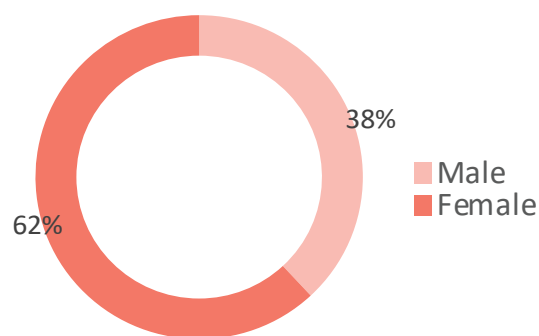

Affected Population:
1,479 Individuals

Damaged Shelters:
None

Casualties:
24

Movement Trigger:
Armed attacks

OVERVIEW

Nigeria's North Central and North West Zones are afflicted with a multidimensional crisis that is rooted in long-standing tensions between ethnic and religious groups and involves attacks by criminal groups and banditry/hirabah (such as kidnapping and grand larceny along major highways). The crisis has accelerated during the past years because of the intensification of attacks and has resulted in widespread displacement across the region.

Between 19 and 25 July 2021, armed clashes between herdsmen and farmers; and bandits and local communities has led to new waves of population displacement. Following these events, rapid assessments were conducted by DTM (Displacement Tracking Matrix) field staff with the purpose of informing the humanitarian community and government partners, and enable targeted response. Flash reports utilise direct observation and a broad network of key informants to gather representative data and collect information on the number, profile and immediate needs of affected populations.

The latest incidents affected 1,479 individuals including 16 injuries and 24 fatalities in Bakura LGA of Zamfara State and Guma LGA of Benue State. They were displaced to either neighbouring wards or LGAs in same state

GENDER (FIG. 1)

MOST NEEDED ASSISTANCE (FIG. 2)