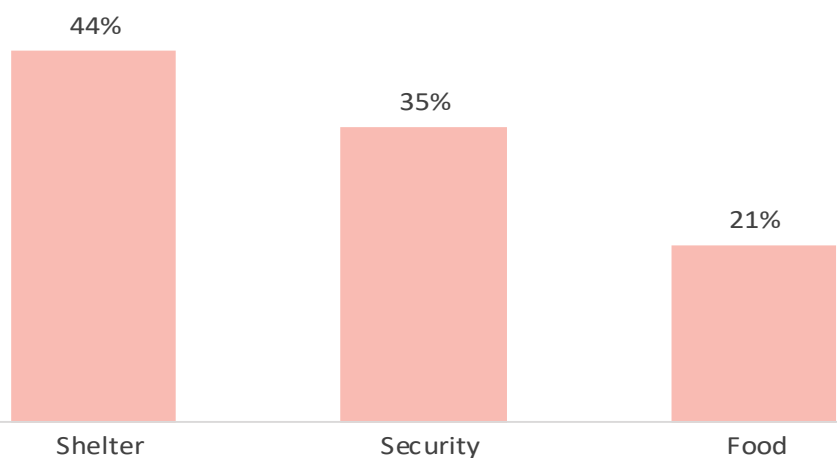

MOST NEEDED ASSISTANCE (FIG. 2)