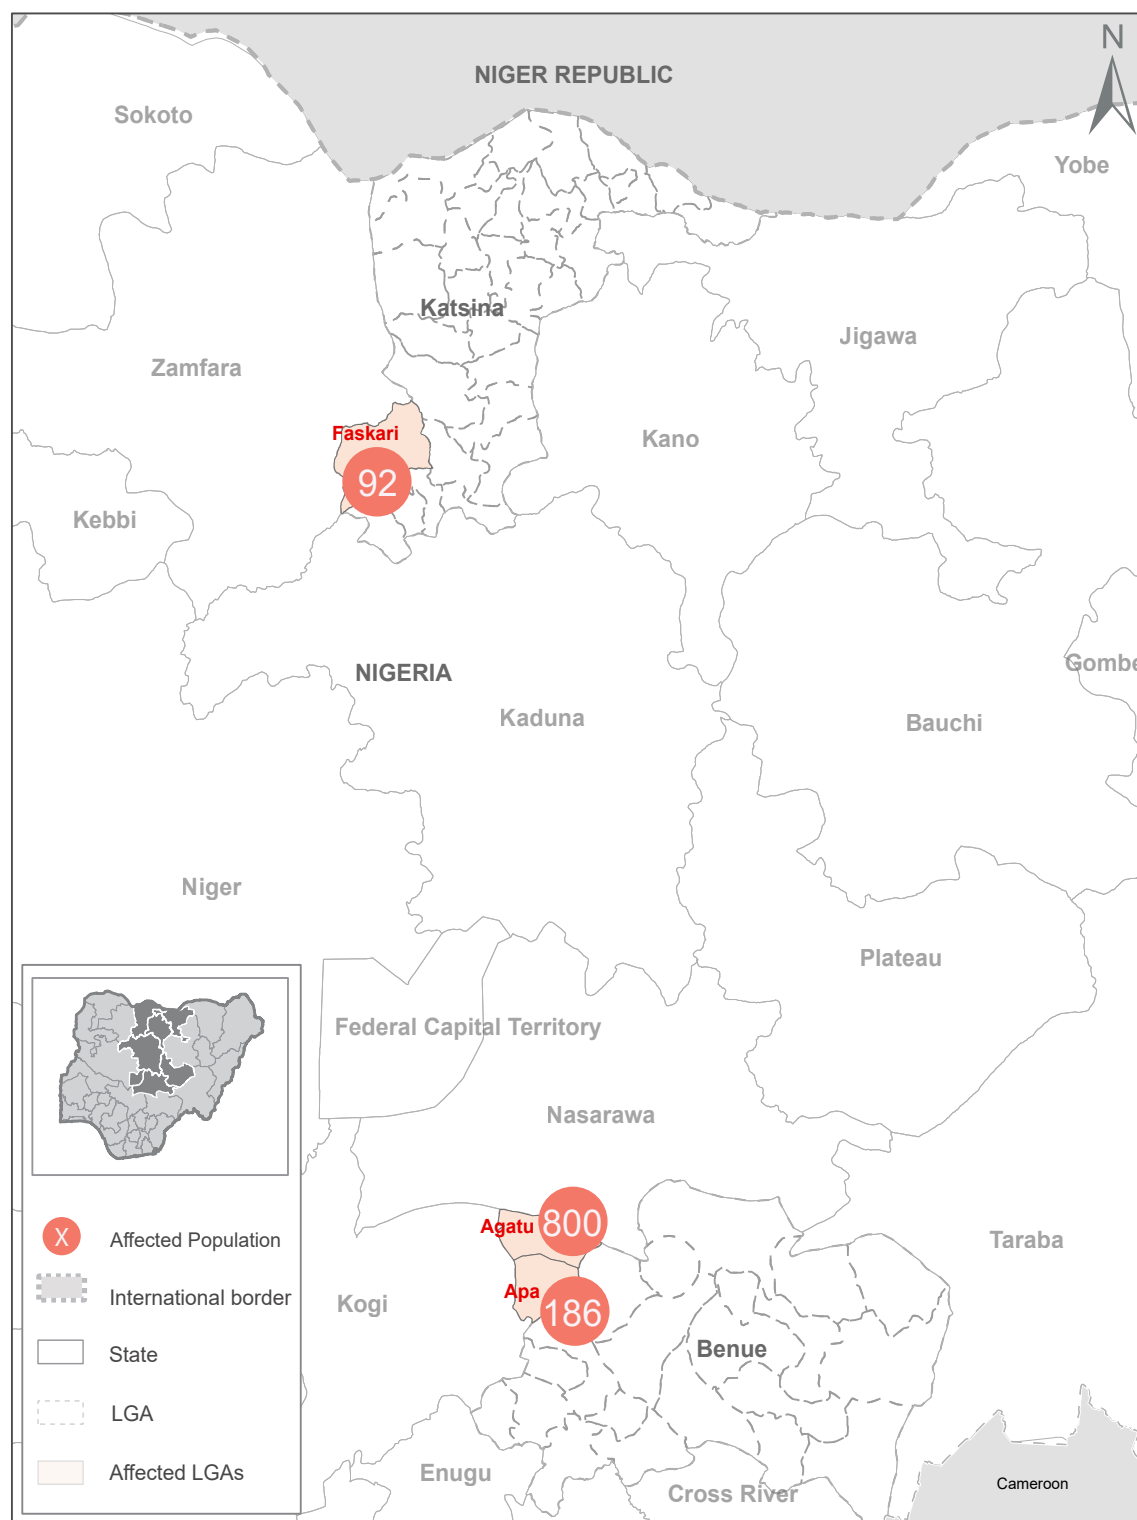

AFFECTED LOCATIONS

The map is for illustration purposes only. The depiction and use of boundaries, geographic names and related data shown are not warranted to be error free nor do they imply judgment on the legal status of any territory, or any endorsement or acceptance of such boundaries by IOM.

AFFECTED POPULATION (TABLE 1)

State	LGA	Cause of Incident	Number of Affected Households	Number of Affected Individuals	Casualties	Male	Female	Children	Number of Damaged Shelters
Benue	Agatu	Attacks	183	800	9	319	481	413	61
Benue	Apa	Attacks	34	186	0	74	112	89	0
Katsina	Faskari	Attacks	16	92	4	44	48	54	0
Grand Total			233	1078	13	437	641	556	61

"When quoting, paraphrasing, or in any other way using the information mentioned in this report, the source needs to be stated appropriately as follows: "Source: Displacement Tracking Matrix (DTM) of the International Organization for Migration (IOM), June 2021.""