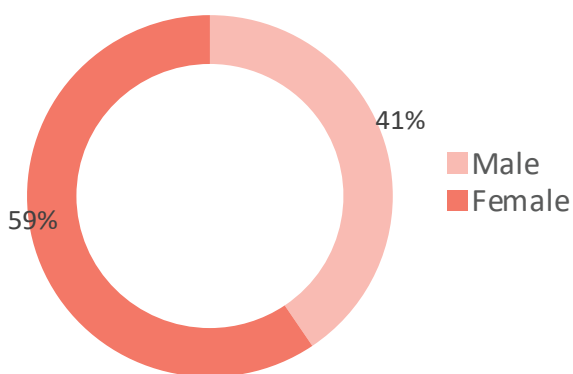

Affected Population:
1,078 Individuals

Damaged Shelters:
61

Casualties:
13

Movement Trigger:
Armed attacks

OVERVIEW

Nigeria's North Central and North West Zones are afflicted with a multidimensional crisis that is rooted in long-standing tensions between ethnic and religious groups and involves attacks by criminal groups and banditry/hirabah (such as kidnapping and grand larceny along major highways). The crisis has accelerated during the past years because of the intensification of attacks and has resulted in widespread displacement across the region.

Between 14 and 20 June 2021, armed clashes between herdsman and farmers, and bandits and local communities have led to new waves of population displacement. Following these events, rapid assessments were conducted by DTM (Displacement Tracking Matrix) field staff with the purpose of informing the humanitarian community and government partners, and enable targeted response. Flash reports utilise direct observation and a broad network of key informants to gather representative data and collect information on the number, profile and immediate needs of affected populations.

The latest attacks affected 1,078 individuals including 10 injuries and 13 fatalities in Agatu and Apa LGAs of Benue state and Faskari LGA of Katsina state. The attacks caused people to flee to neighbouring localities.

GENDER (FIG. 1)