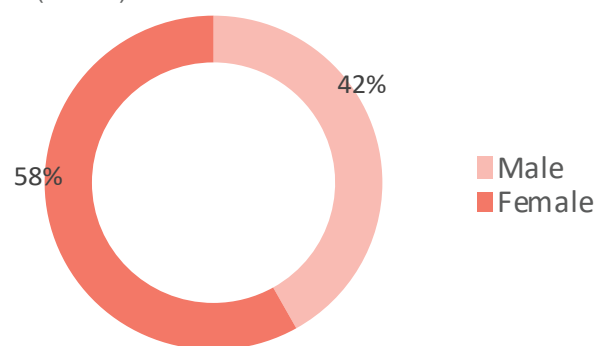

OVERVIEW

Nigeria's North Central and North West Zones are afflicted with a multidimensional crisis that is rooted in long-standing tensions between ethnic and religious groups and involves attacks by criminal groups and banditry/hirabah (such as kidnapping and grand larceny along major highways). The crisis has accelerated during the past years because of the intensification of attacks and has resulted in widespread displacement across the region.

Between 07 and 13 June 2021, armed clashes between herdsmen and farmers, and bandits and local communities have led to new waves of population displacement. Following these events, rapid assessments were conducted by DTM (Displacement Tracking Matrix) field staff with the purpose of informing the humanitarian community and government partners, and enable targeted response. Flash reports utilise direct observation and a broad network of key informants to gather representative data and collect information on the number, profile and immediate needs of affected populations.

The latest attacks affected 4,746 individuals including 151 injuries and 398 fatalities in Guma, Agatu and Katsina-Ala LGAs of Benue state, Bindawa and Faskari LGAs of Katsina state, Sabon Birni LGA of Sokoto state, Keana LGA of Nasarawa state and Maru and Zurmi LGAs of Zamfara state. The attacks caused people to flee to neighbouring localities.

GENDER (FIG. 1)