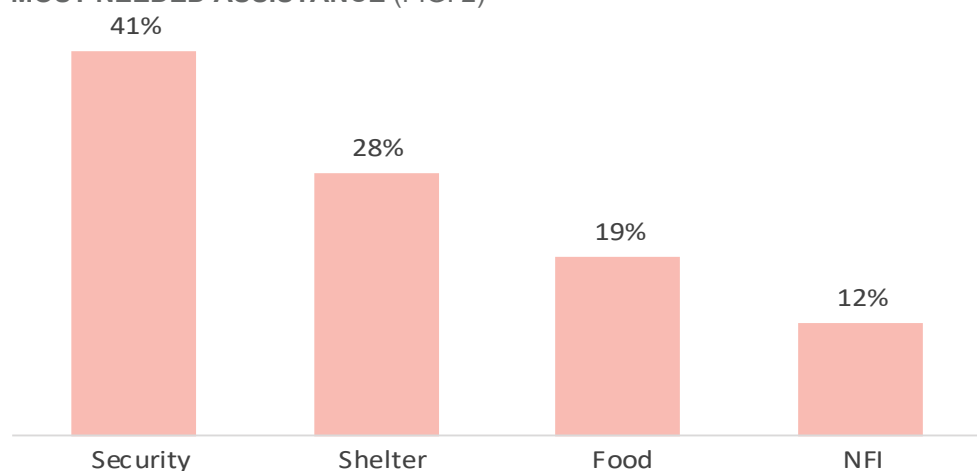

MOST NEEDED ASSISTANCE (FIG. 2)