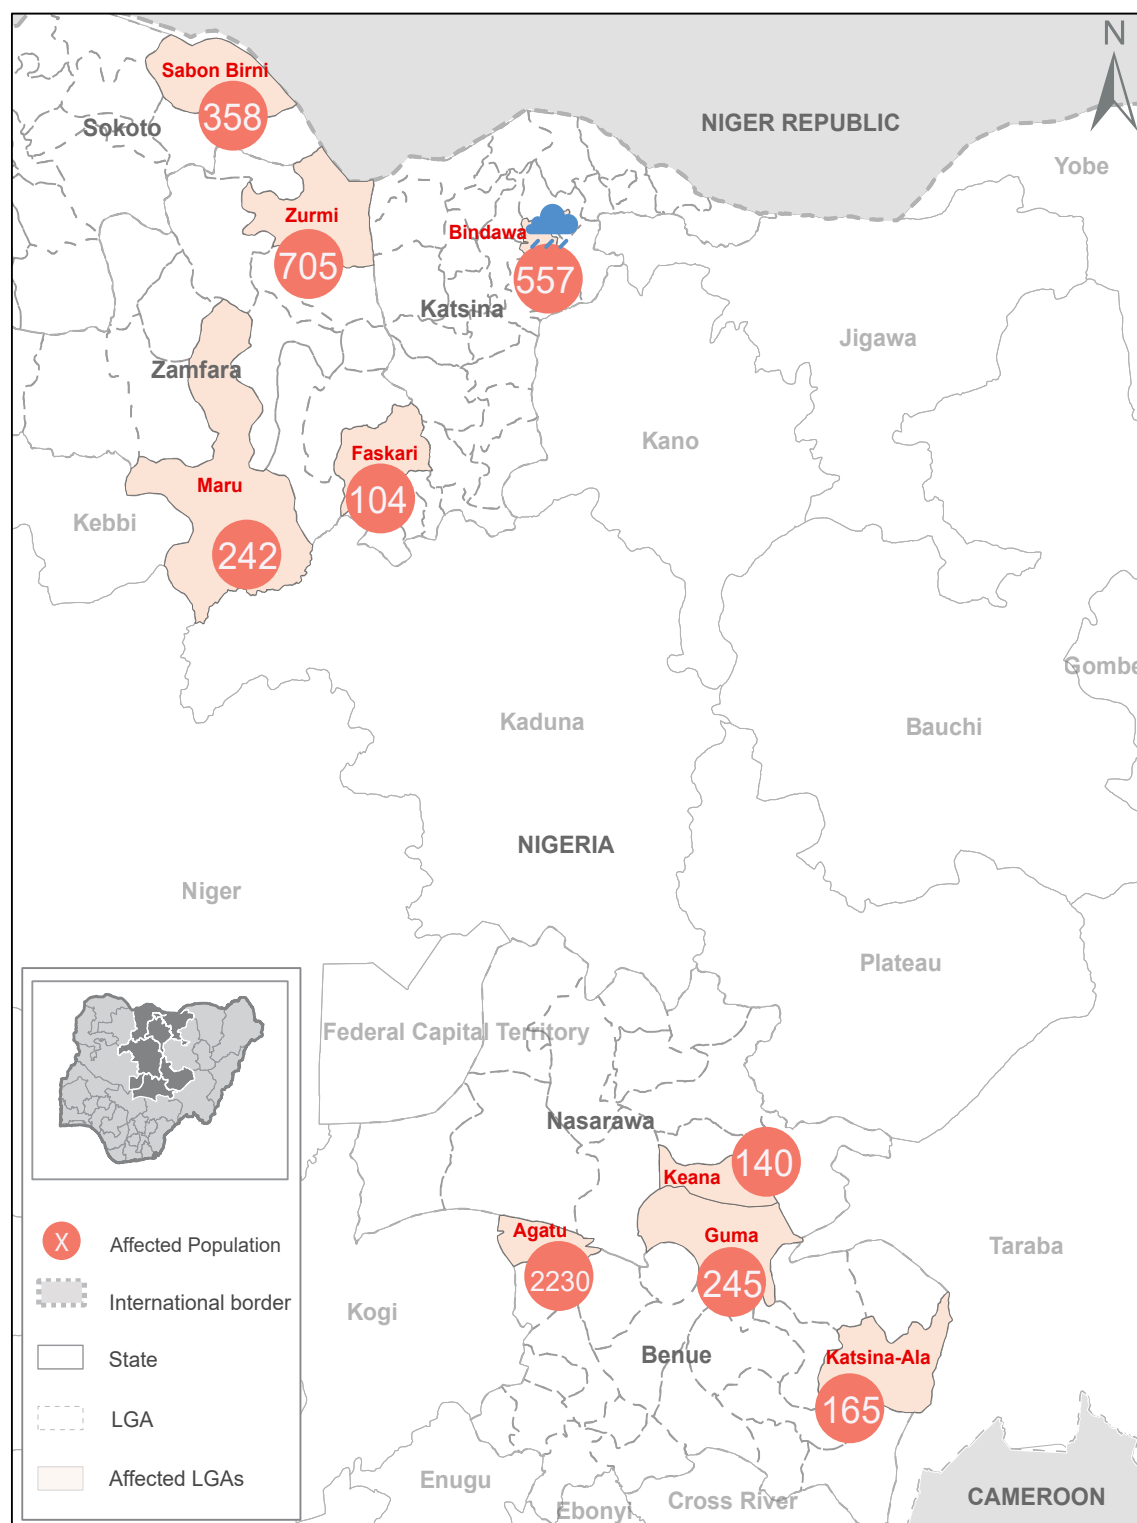

AFFECTED LOCATIONS

The map is for illustration purposes only. The depiction and use of boundaries, geographic names and related data shown are not warranted to be error free nor do they imply judgment on the legal status of any territory, or any endorsement or acceptance of such boundaries by IOM.

AFFECTED POPULATION (TABLE 1)

State	LGA	Cause of Incident	Number of Affected Households	Number of Affected Individuals	Casualties	Male	Female	Children	Number of Affected Shelters
Benue	Agatu	Attacks	392	2,230	124	903	1,327	1,099	84
Benue	Guma	Attacks	46	245	17	101	144	116	15
Benue	Katsina-ala	Attacks	29	165	67	83	82	35	35
Katsina	Bindawa	Rainfall	62	557	6	239	318	359	66
Katsina	Faskari	Attacks	17	104	2	48	56	61	0
Nasarawa	Keana	Attacks	27	140	4	55	85	71	0
Sokoto	Sabon birni	Attacks	74	358	37	156	202	167	0
Zamfara	Maru	Attacks	67	242	37	94	148	95	25
Zamfara	Zurmi	Attacks	122	705	104	288	417	340	0
Grand Total			836	4,746	398	1,967	2,779	2,343	225

"When quoting, paraphrasing, or in any other way using the information mentioned in this report, the source needs to be stated appropriately as follows: "Source: Displacement Tracking Matrix (DTM) of the International Organization for Migration (IOM), June 2021.""