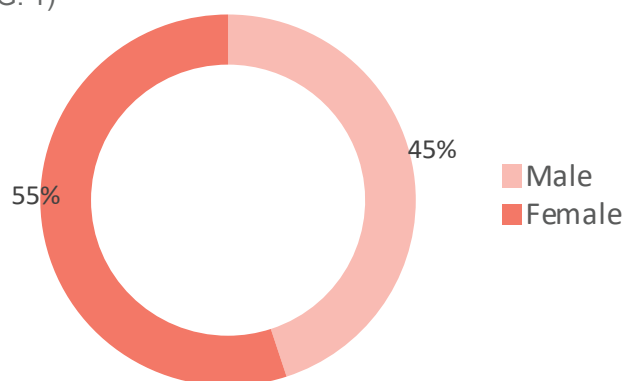

Damaged Shelters:
31

Casualties:
99

Movement Trigger:
Armed attacks

OVERVIEW

Nigeria's North Central and North West Zones are afflicted with a multidimensional crisis that is rooted in long-standing tensions between ethnic and religious groups and involves attacks by criminal groups and banditry/hirabah (such as kidnapping and grand larceny along major highways). The crisis has accelerated during the past years because of the intensification of attacks and has resulted in widespread displacement across the region.

Between 17 and 23 May 2021, armed clashes between herdsmen and farmers, and bandits and local communities have led to new waves of population displacement. Following these events, rapid assessments were conducted by DTM (Displacement Tracking Matrix) field staff with the purpose of informing the humanitarian community and government partners, and enable targeted response. Flash reports utilise direct observation and a broad network of key informants to gather representative data and collect information on the number, profile and immediate needs of affected populations.

The latest attacks affected 1,922 individuals including 69 injuries and 99 fatalities in Agatu LGA of Benue State, Jema'a and Chikun LGAs of Kaduna State and Faskari, Malumfashi and Batsari LGAs in Katsina State. The attacks caused people to flee to neighbouring localities.

GENDER (FIG. 1)