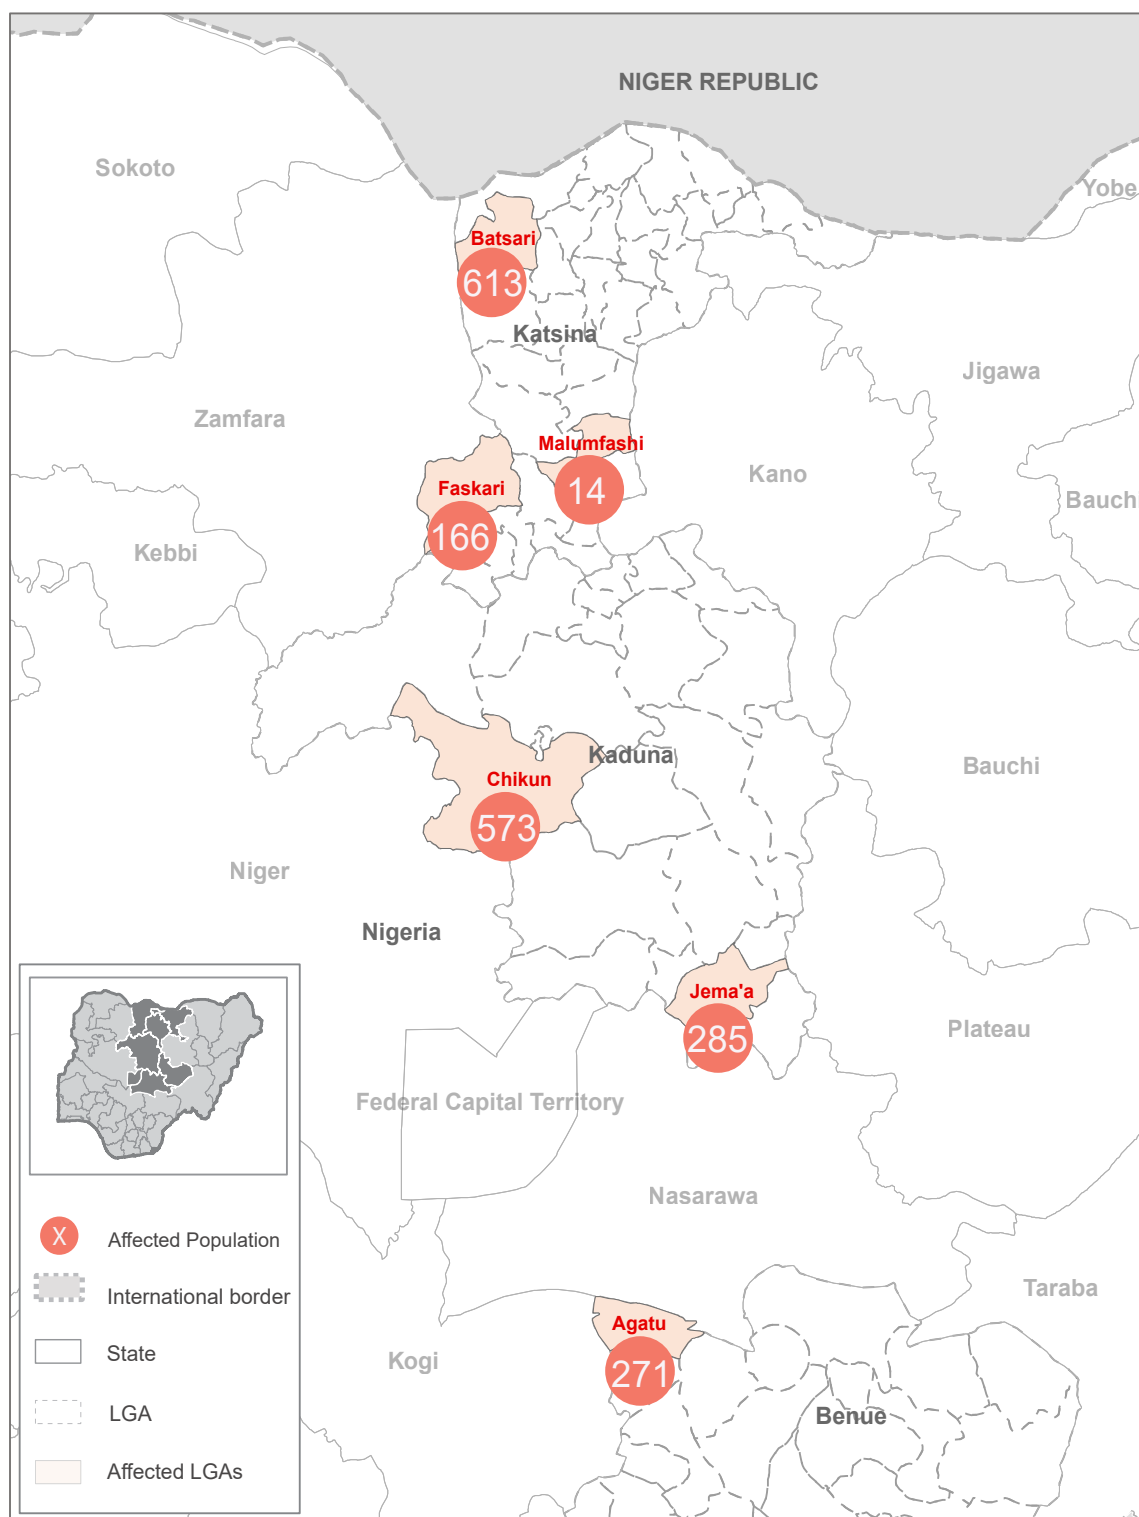

AFFECTED LOCATIONS

The map is for illustration purposes only. The depiction and use of boundaries, geographic names and related data shown are not warranted to be error free nor do they imply judgment on the legal status of any territory, or any endorsement or acceptance of such boundaries by IOM.

AFFECTED POPULATION (TABLE 1)

State	LGA	Cause of Incident	Number of Affected Household	Number of Affected Individuals	Casualties	Male	Female	Children	Number of Damaged Shelters
Benue	Agatu	Attacks	53	271	9	105	166	123	0
Kaduna	Chikun	Attacks	95	573	15	271	302	249	23
Kaduna	Jema'a	Attacks	57	285	4	127	158	128	8
Katsina	Batsari	Attacks	86	613	35	285	328	341	0
Katsina	Faskari	Attacks	21	166	34	67	99	79	0
Katsina	Malumfashi	Attacks	2	14	2	9	5	7	0
Grand Total			314	1,922	99	864	1,058	927	31

"When quoting, paraphrasing, or in any other way using the information mentioned in this report, the source needs to be stated appropriately as follows: "Source: Displacement Tracking Matrix (DTM) of the International Organization for Migration (IOM), May 2021.""