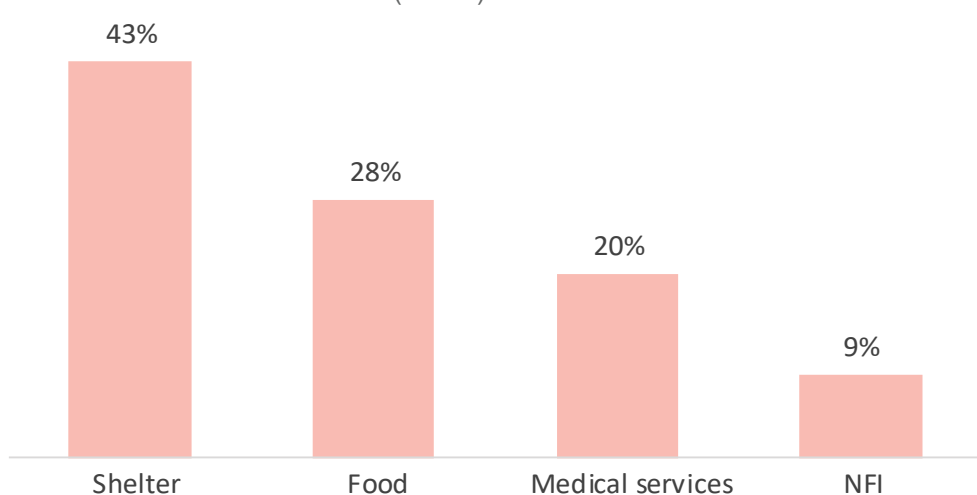

MOST NEEDED ASSISTANCE (FIG. 2)