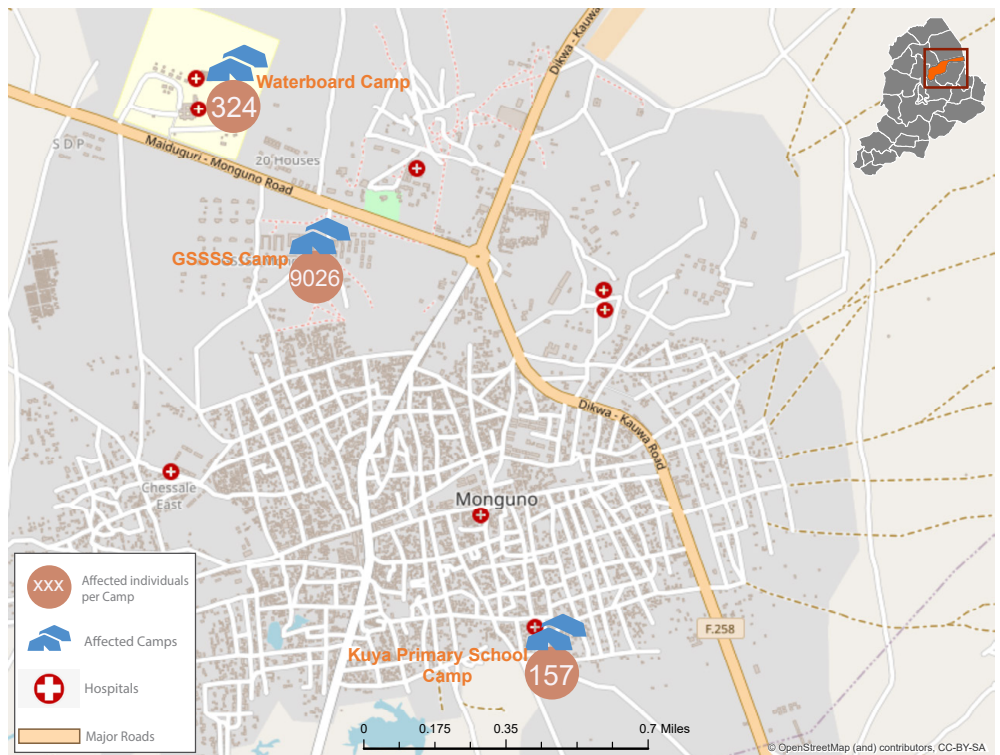

Monguno Local Government Area (LGA), Borno State.

Between 21 April and 05 May, fires broke out in Government Girls Secondary School Camp, Kuya Primary School Camp and Waterboard Camp, damaging 2,416 shelters in total and resulting in a great loss of properties for the affected IDPs.

GENDER (FIG. 1)

MOST NEEDED ASSISTANCE (FIG. 2)

The maps in this report are for illustration purposes only. The depiction and use of boundaries, geographic names, and related data shown on maps and included in this report are not warranted to be error free nor do they imply judgment on the legal status of any territory, or any endorsement or acceptance of such boundaries by IOM

Affected area in Waterboard Camp after fire outbreak ©IOM-DTM/2021

Residents of GSSSS Camp assessing the damages after the fire outbreak ©IOM-DTM/2021

GSSSS Camp

On 21 and 27 April 2021 at 11:45AM, 12:12PM and 04:20PM respectively, fires broke out at GSSSS Camp, in Monguno LGA of Borno State. This fire destroyed thousands of shelters and belongings of numerous IDP households.

The first incident fully destroyed 565 shelters affecting a total of 2,516 individuals in 565 households. The affected individuals included 1,651 children, 388 women and 477 men. The cause of the incident is still unknown.