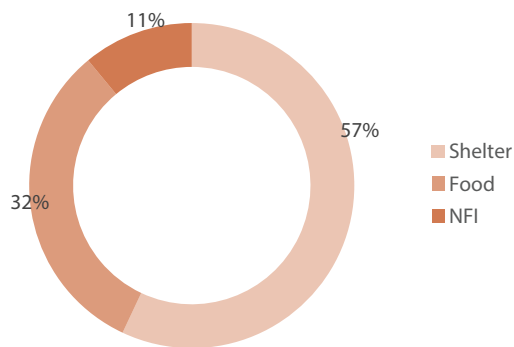

As a result of the fire outbreaks, the most needed assistance is shelter, as reported by 57% of the respondents, followed by Food (32%) and NFIs (11%).

Residents of GSSSS Camp and Waterboard Camp assessing the damages after the fire outbreak ©IOM-DTM/2021

GENDER (FIG. 1)

MOST NEEDED ASSISTANCE (FIG. 2)

The maps in this report are for illustration purposes only. The depiction and use of boundaries, geographic names, and related data shown on maps and included in this report are not warranted to be error free nor do they imply judgment on the legal status of any territory, or any endorsement or acceptance of such boundaries by IOM

The first incident fully destroyed 565 shelters affecting a total of 2,516 individuals in 565 households. The affected individuals included 1,651 children, 388 women and 477 men. The cause of the incident is still unknown.