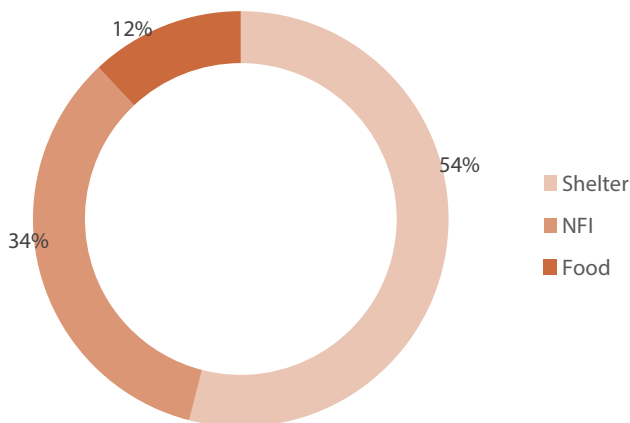

The maps in this report are for illustration purposes only. The depiction and use of boundaries, geographic names, and related data shown on maps and included in this report are not warranted to be error free nor do they imply judgment on the legal status of any territory, or any endorsement or acceptance of such boundaries by IOM

MOST NEEDED ASSISTANCE (FIG . 1)