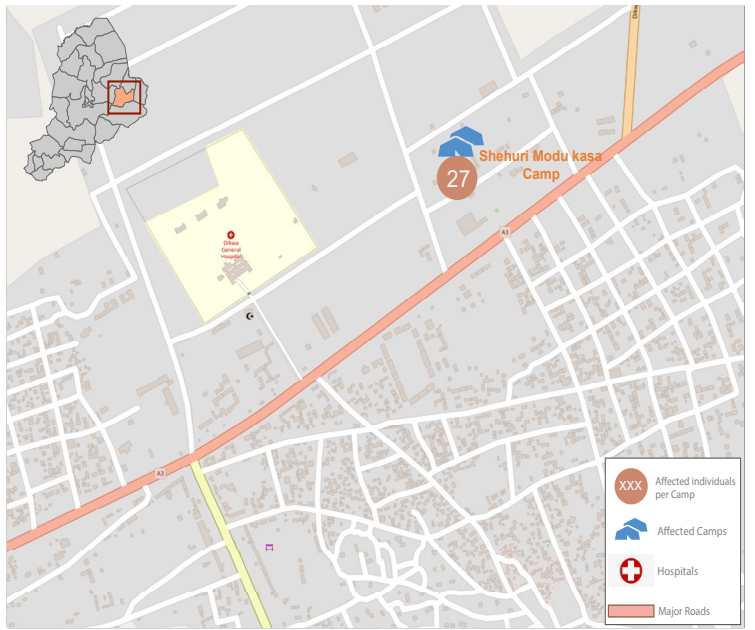

Response

At the time of writing, the affected populations has yet not been assisted and residents are currently repairing their damaged shelters.