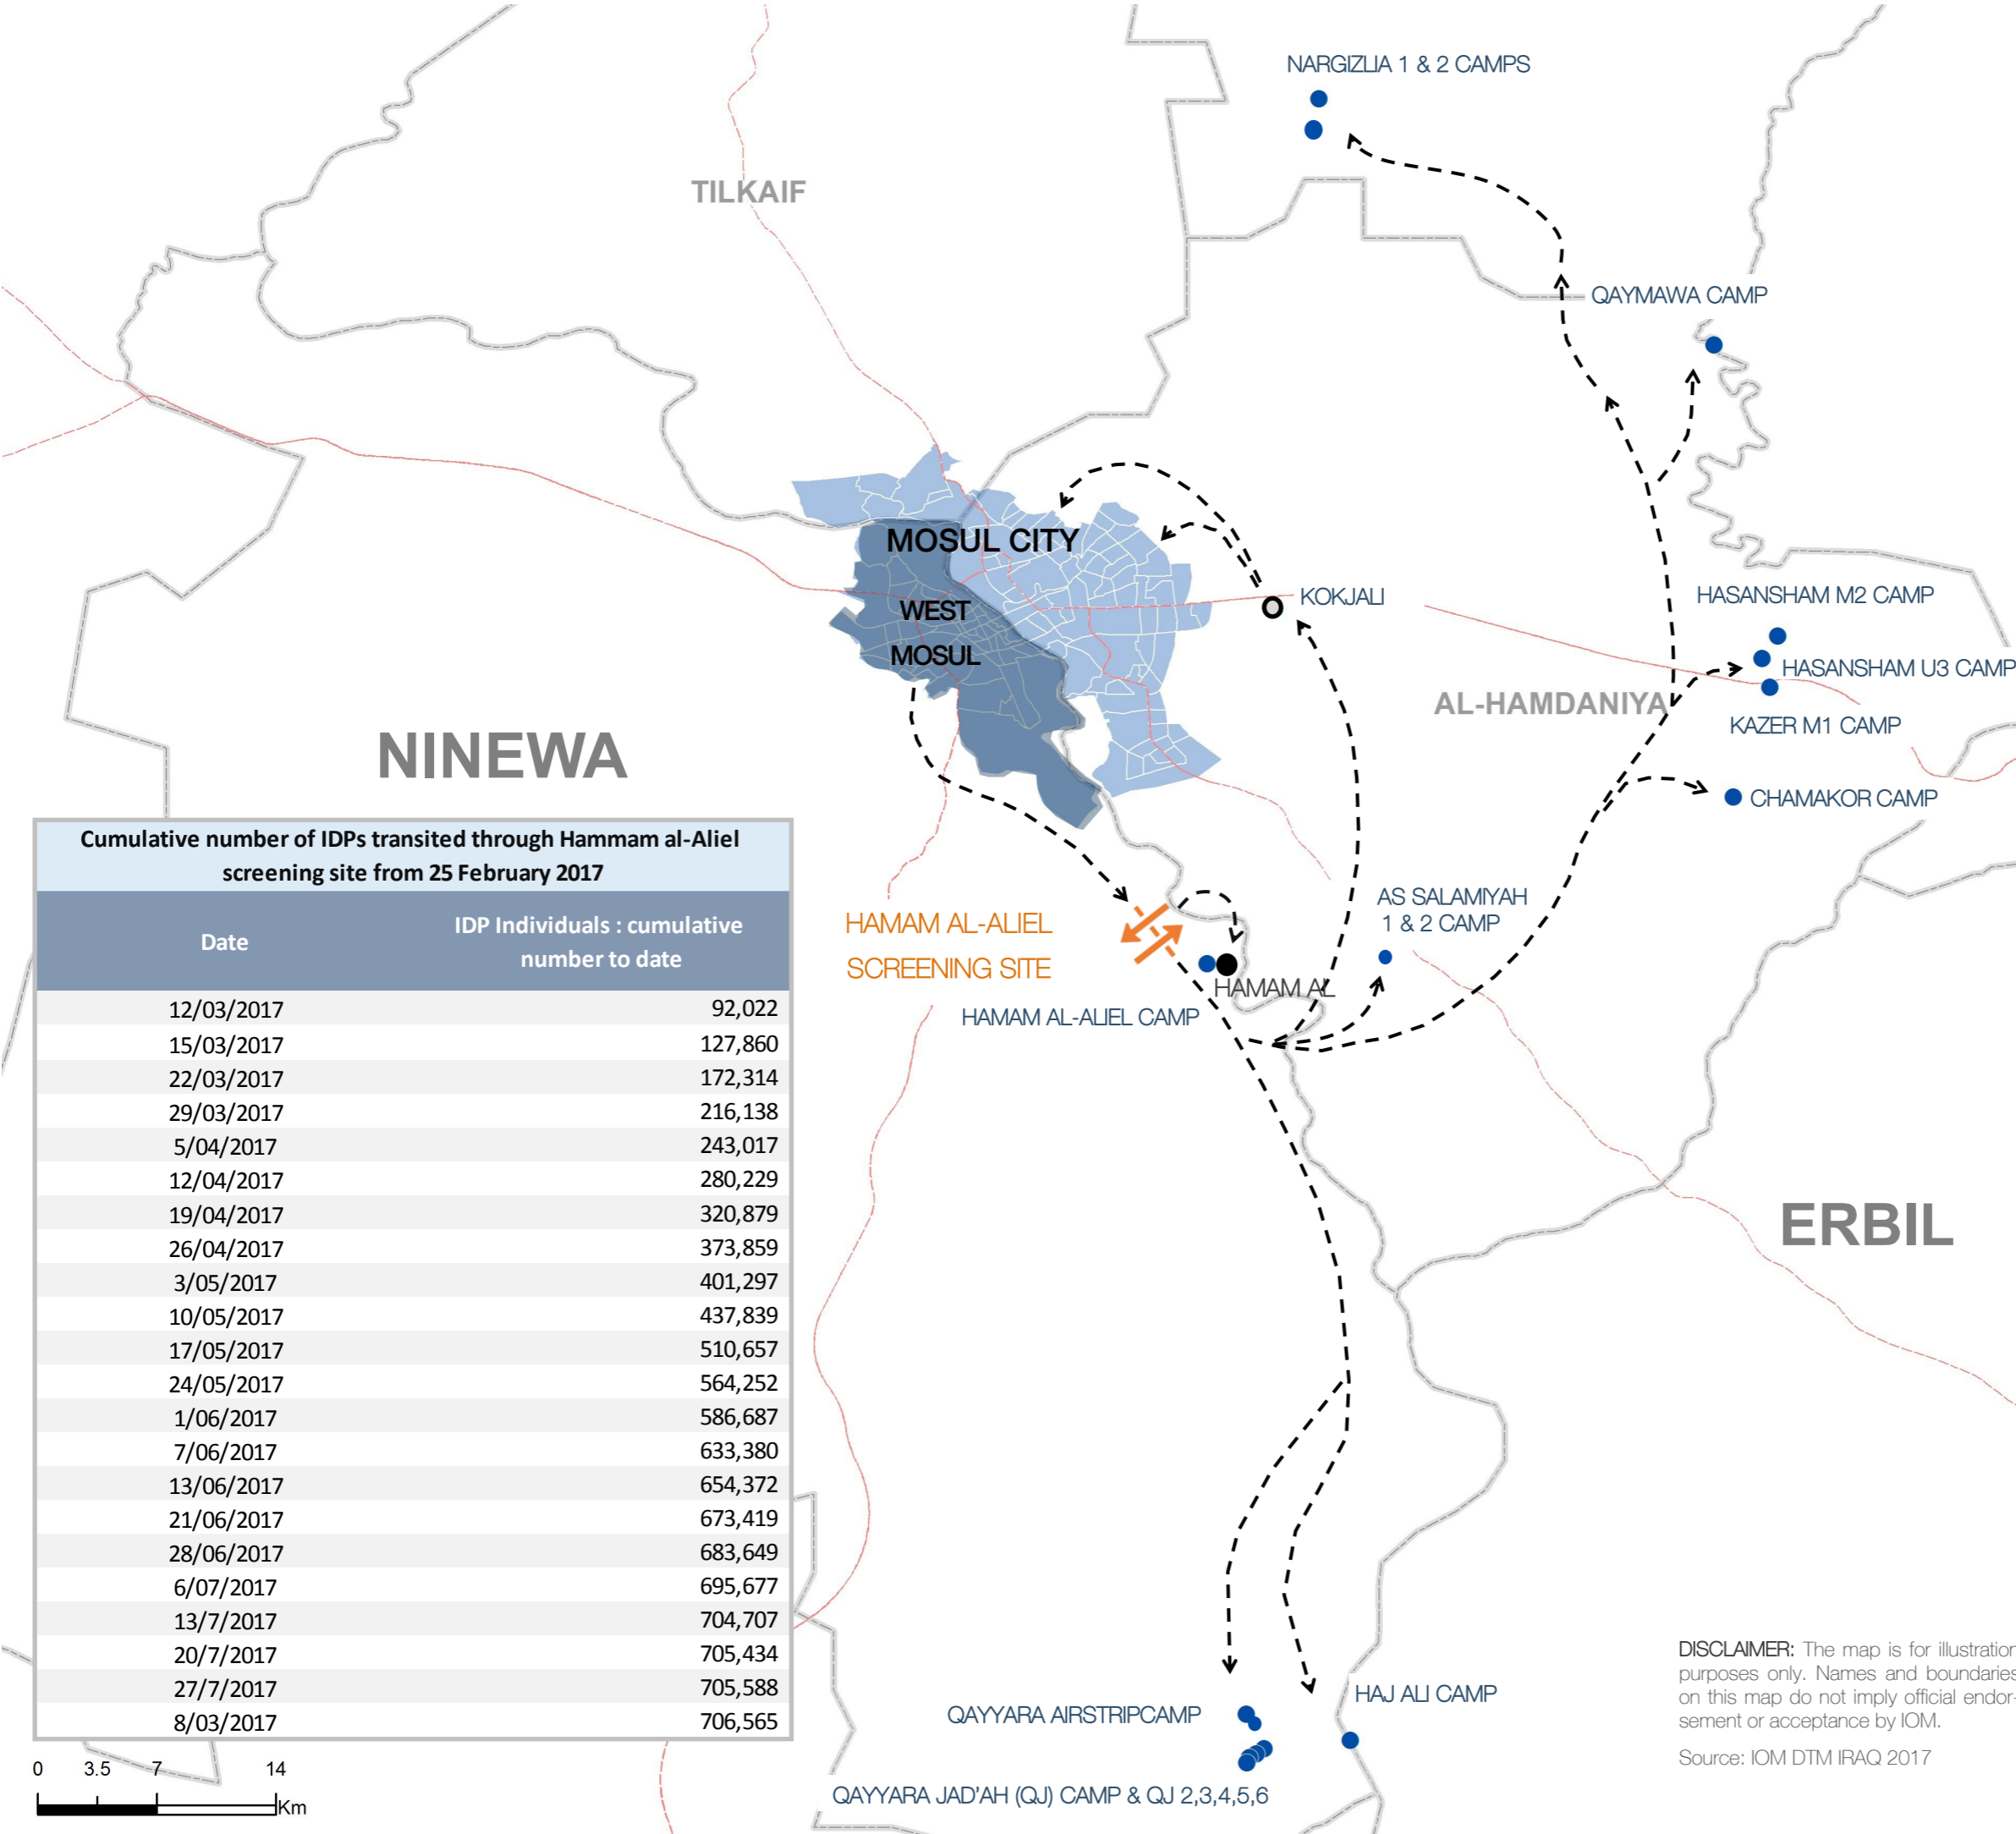

DTM WEST MOSUL DISPLACEMENT OVERVIEW

03.08.2017

IOM Iraq DTM has been monitoring displacement and return movements to and from the city of Mosul since military operations started on 17 October 2016. The operations to retake west Mosul city started on 19 February and displacement was recorded as of 25 February.

Military operations in west Mosul led to the displacement of thousands of individuals to camps and out-of-camp locations, which are continuously being identified and monitored, when accessible, by the DTM team. As DTM strives to expand its coverage and real time reporting, different mechanisms to monitor displacement and triangulate figures have been put in place, including using flow-monitoring information through Hammam Al-Aliel screening site.

In order to further support the activities of humanitarian actors and contribute to understanding the highly fluid displacement dynamics taking place in Ninewa governorate, the DTM is now weekly releasing the figures of IDPs who transit through Hammam al-Aliel screening site—from the beginning of west Mosul operations.

Please note that DTM Flow Monitoring figures and DTM Mosul Portal are two different tools that should be used independently from one another:

- The flow monitoring figures provide an indication of the cumulative number of IDPs displaced from west Mosul. They do not reflect the current number of IDPs from west Mosul who are still displaced, as some might have returned;
- The DTM Mosul Portal only reports the figures of IDPs and returnees whose location has been checked and verified. For this reason, not all IDPs from west Mosul are recorded in the DTM Mosul portal dataset yet.