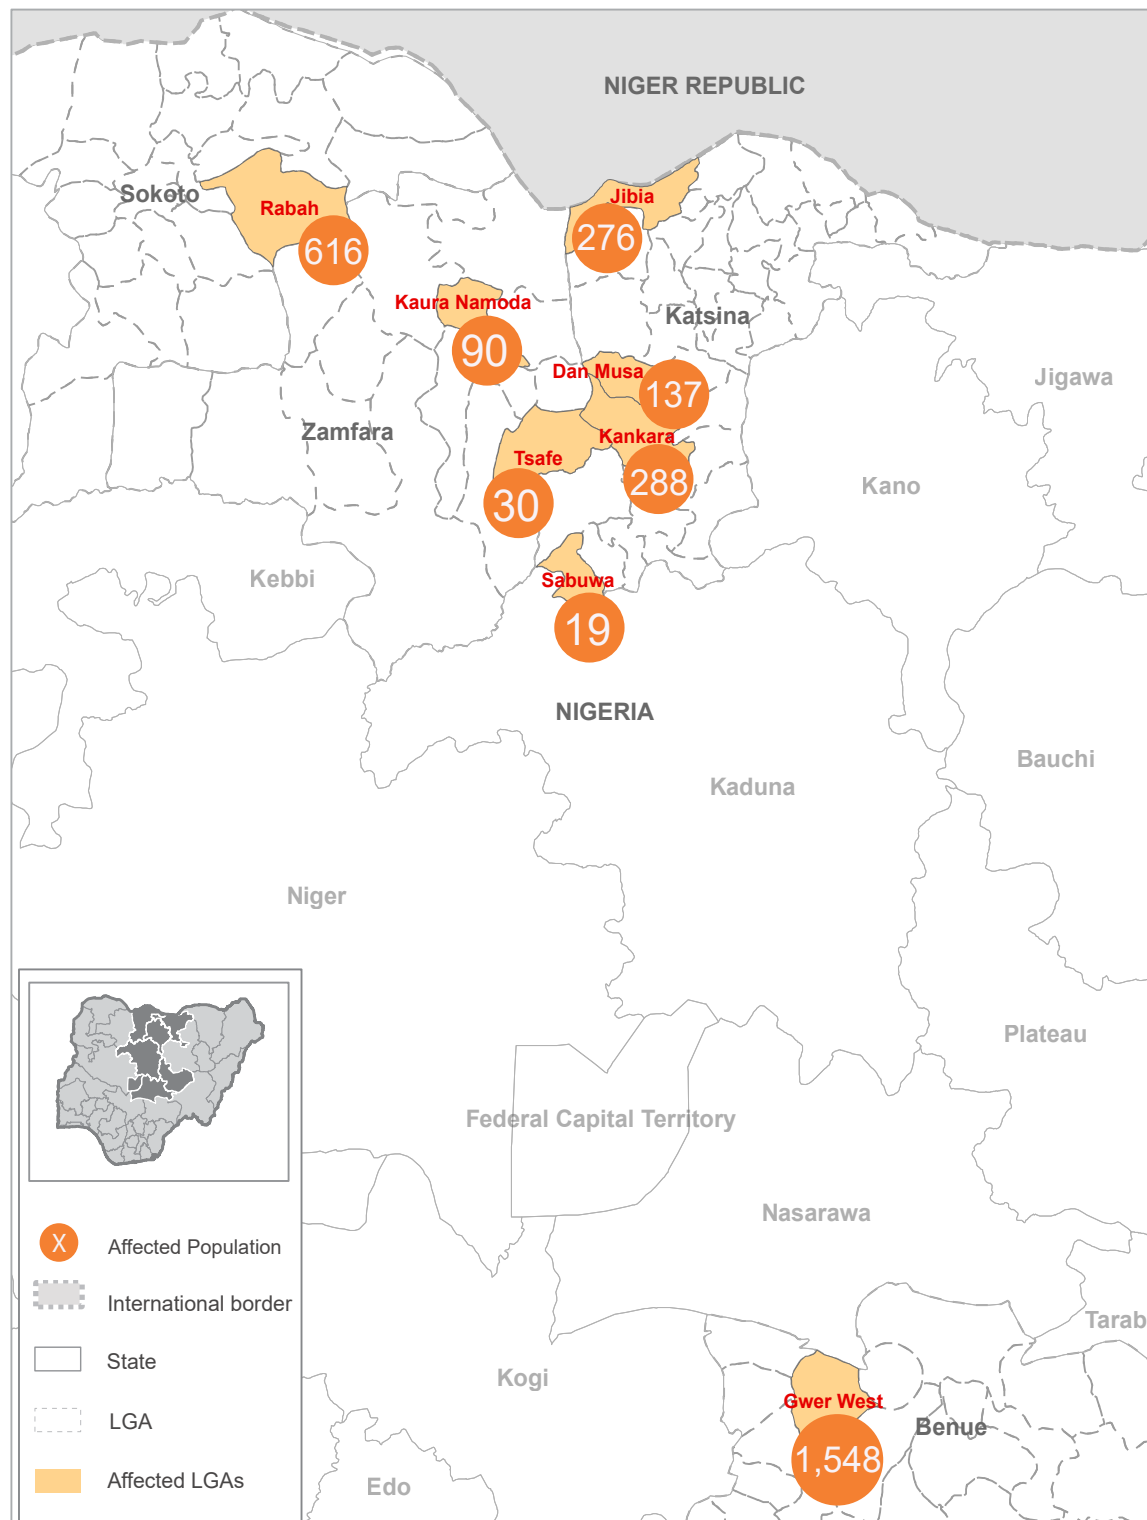

Affected Population:
3,004 Individuals

Damaged Shelters:
None

Casualties:
113

Movement Trigger:
Armed attacks

OVERVIEW

Nigeria's North Central and North West Zones are afflicted with a multidimensional crisis that is rooted in long-standing tensions between ethnic and religious groups and involves attacks by criminal groups and banditry/hirabah (such as kidnapping and grand larceny along major highways). The crisis has accelerated during the past years because of the intensification of attacks and has resulted in widespread displacement across the region.

Between 12 and 18 April, armed clashes between herdsmen and farmers, and bandits and local communities have led to new waves of population displacement. Following these events, rapid assessments were conducted by DTM (Displacement Tracking Matrix) field staff with the purpose of informing the humanitarian community and government partners, and enable targeted response. Flash reports utilise direct observation and a broad network of key informants to gather representative data and collect information on the number, profile and immediate needs of affected populations.

Latest attacks affected 3,004 individuals including 82 injuries and 113 fatalities in Sabuwa, Jibia, Dan Musa and Kankara LGAs of Katsina State and Kaura Namoda and Tsafe LGAs of Zamfara State and Gwer West LGA of Benue State and Rabah LGA of Sokoto State. The attacks caused people to flee to neighbouring localities.

GENDER (FIG. 1)

MOST NEEDED ASSISTANCE (FIG. 2)

AFFECTED LOCATIONS

The map is for illustration purposes only. The depiction and use of boundaries, geographic names and related data shown are not warranted to be error free nor do they imply judgment on the legal status of any territory, or any endorsement or acceptance of such boundaries by IOM.