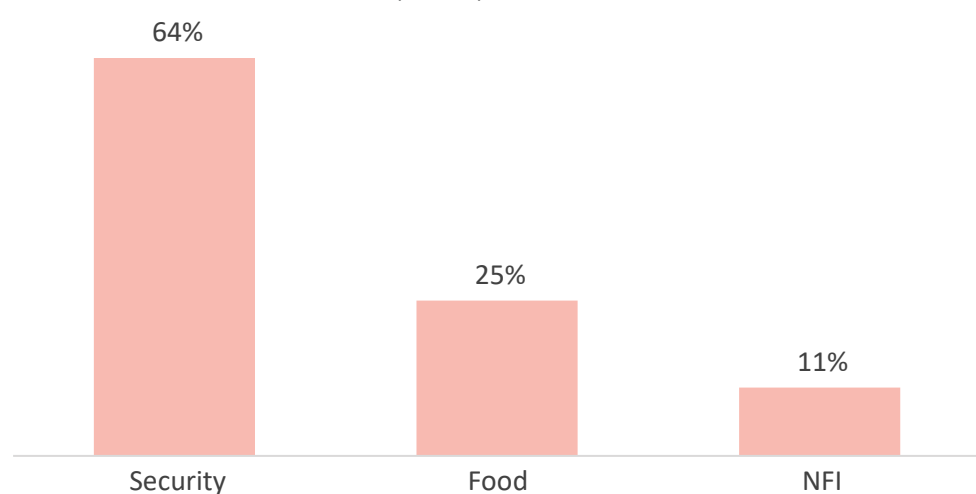

MOST NEEDED ASSISTANCE (FIG. 2)