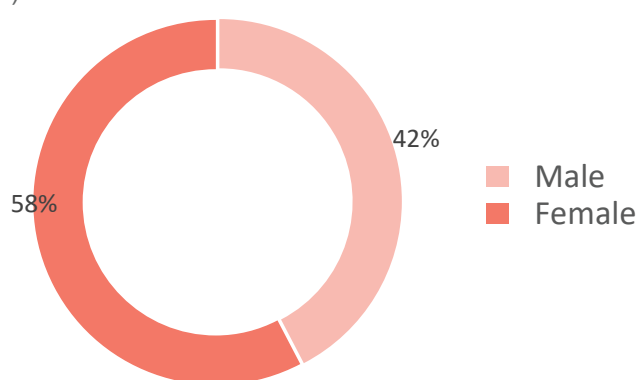

Casualties:
113

Movement Trigger:
Armed attacks

OVERVIEW

Nigeria's North Central and North West Zones are afflicted with a multidimensional crisis that is rooted in long-standing tensions between ethnic and religious groups and involves attacks by criminal groups and banditry/hirabah (such as kidnapping and grand larceny along major highways). The crisis has accelerated during the past years because of the intensification of attacks and has resulted in widespread displacement across the region.

Between 12 and 18 April, armed clashes between herdsmen and farmers, and bandits and local communities have led to new waves of population displacement. Following these events, rapid assessments were conducted by DTM (Displacement Tracking Matrix) field staff with the purpose of informing the humanitarian community and government partners, and enable targeted response. Flash reports utilise direct observation and a broad network of key informants to gather representative data and collect information on the number, profile and immediate needs of affected populations.

Latest attacks affected 3,004 individuals including 82 injuries and 113 fatalities in Sabuwa, Jibia, Dan Musa and Kankara LGAs of Katsina State and Kaura Namoda and Tsafe LGAs of Zamfara State and Gwer West LGA of Benue State and Rabah LGA of Sokoto State. The attacks caused people to flee to neighbouring localities.

GENDER (FIG. 1)