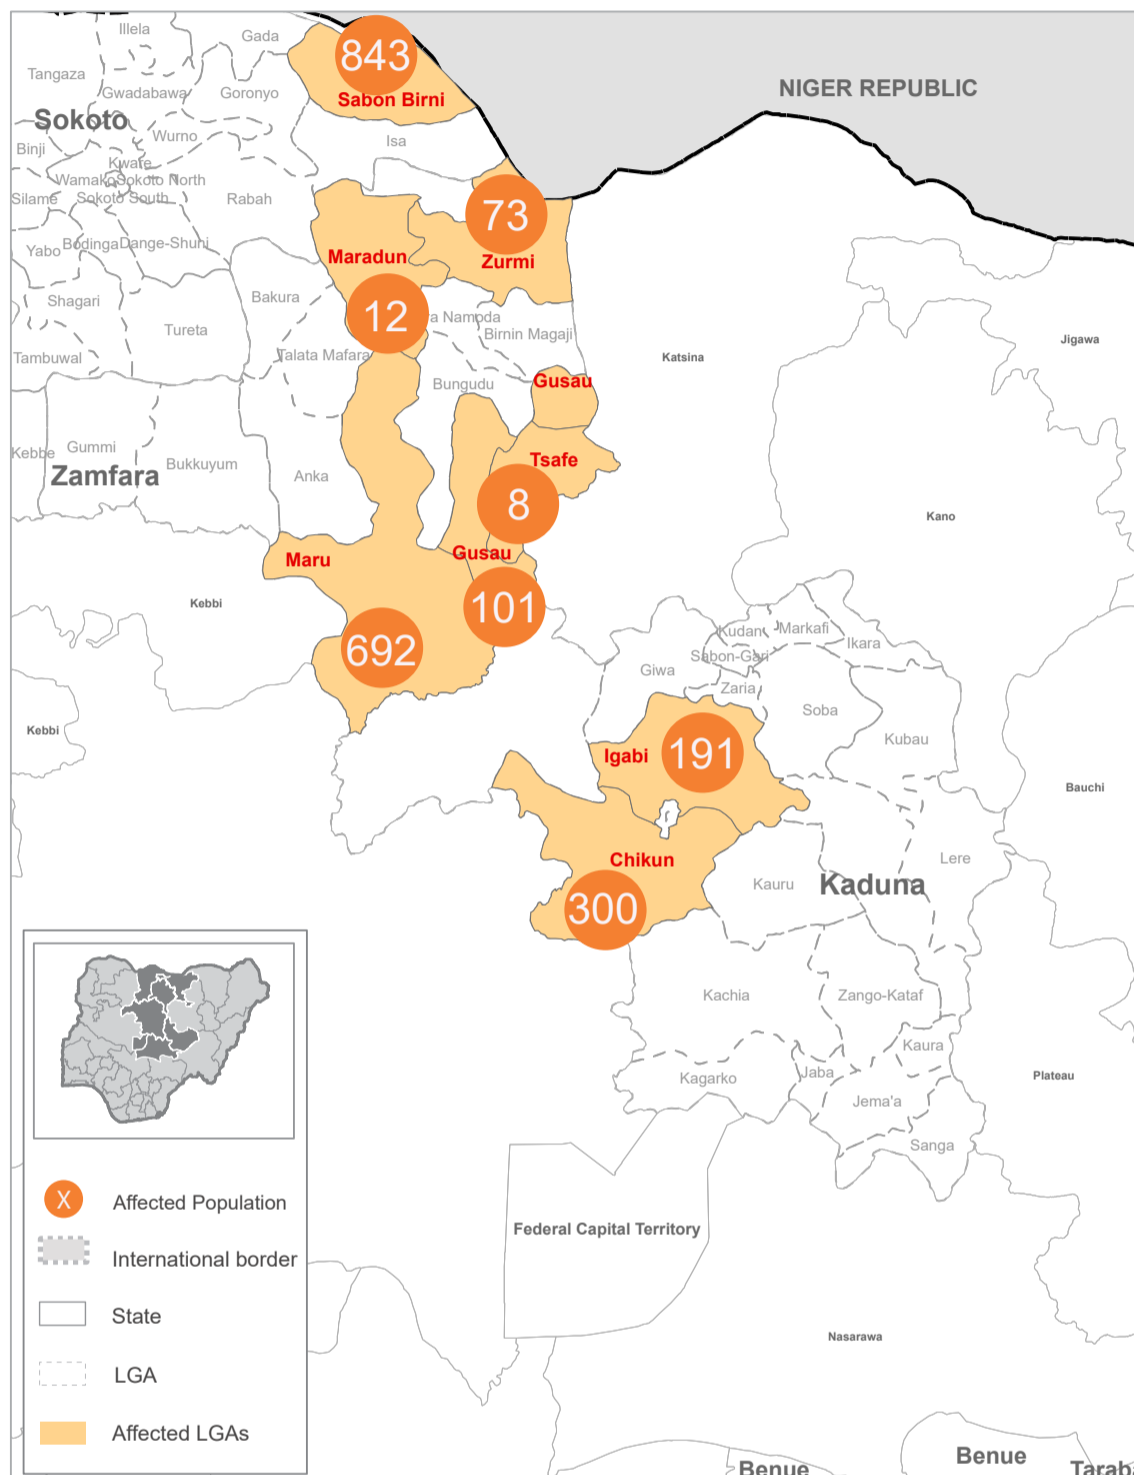

MOST NEEDED ASSISTANCE (FIG. 2)

The map is for illustration purposes only. The depiction and use of boundaries, geographic names and related data shown are not warranted to be error free nor do they imply judgment on the legal status of any territory, or any endorsement or acceptance of such boundaries by IOM.

AFFECTED POPULATION (TABLE 1)

State	LGA	Cause of Incidence	Number of Affected Household	Number of Affected Individuals	Number of casualties	Male	Female	Children	Number of Damaged Shelters
Kaduna	Chikun	Attacks	51	300	12	147	153	67	11
Kaduna	Igabi	Attacks	35	191	7	89	102	43	37
Sokoto	Sabon Birni	Attacks	233	843	10	358	485	207	0
Zamfara	Gusau	Attacks	13	101	4	39	62	25	0
Zamfara	Maradun	Attacks	1	12	3	5	7	3	0
Zamfara	Maru	Attacks	89	692	75	272	420	133	0
Zamfara	Tsafe	Attacks	1	8	3	4	4	2	0
Zamfara	Zurmi	Attacks	8	73	0	31	42	19	0
Grand Total			431	2,220	114	945	1,275	499	48

"When quoting, paraphrasing, or in any other way using the information mentioned in this report, the source needs to be stated appropriately as follows: "Source: Displacement Tracking Matrix (DTM) of the International Organization for Migration (IOM), March 2021.""