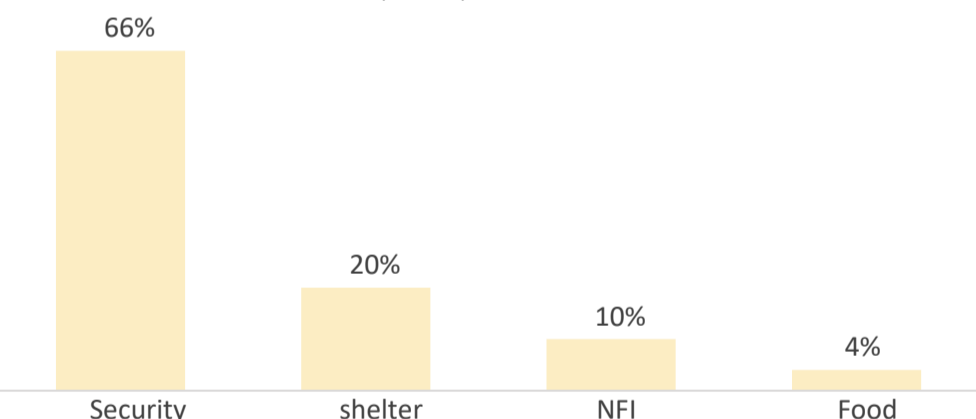

MOST NEEDED ASSISTANCE (FIG. 2)

The map is for illustration purposes only. The depiction and use of boundaries, geographic names and related data shown are not warranted to be error free nor do they imply judgment on the legal status of any territory, or any endorsement or acceptance of such boundaries by IOM.

AFFECTED POPULATION (TABLE 1)

State	LGA	Cause of Incidence	Number of Affected Household	Number of Affected Individuals	Number of casualties	Male	Female	Children	Number of Damaged Shelters
Kaduna	Chikun	Attacks	51	300	12	147	153	67	11
Kaduna	Igabi	Attacks	35	191	7	89	102	43	37
Sokoto	Sabon Birni	Attacks	233	843	10	358	485	207	0
Zamfara	Gusau	Attacks	13	101	4	39	62	25	0
Zamfara	Maradun	Attacks	1	12	3	5	7	3	0
Zamfara	Maru	Attacks	89	692	75	272	420	133	0
Zamfara	Tsafe	Attacks	1	8	3	4	4	2	0
Zamfara	Zurmi	Attacks	8	73	0	31	42	19	0
Grand Total			431	2,220	114	945	1,275	499	48

"When quoting, paraphrasing, or in any other way using the information mentioned in this report, the source needs to be stated appropriately as follows: "Source: Displacement Tracking Matrix (DTM) of the International Organization for Migration (IOM), March 2021.""