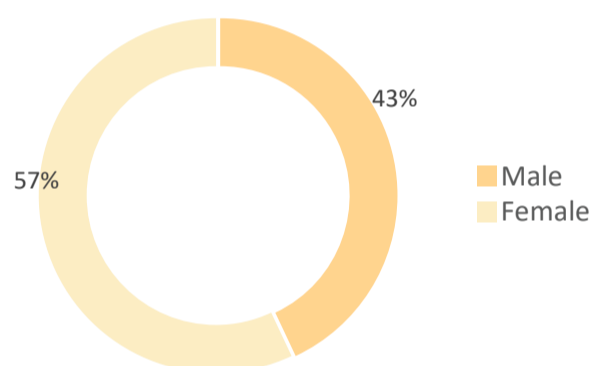

Casualties:
114 Individuals

Movement Trigger:
Armed attacks

OVERVIEW

Nigeria's North Central and North West Zones are afflicted with a multidimensional crisis that is rooted in long-standing tensions between ethnic and religious groups and involves attacks by criminal groups and banditry/hirabah (such as kidnapping and grand larceny along major highways). The crisis has accelerated during the past years because of the intensification of attacks and has resulted in widespread displacement across the region.

Between 22 and 28 February, armed clashes between herdsmen and farmers, and bandits and local communities have led to a fresh wave of population displacement. Following these events, a rapid assessment was conducted by DTM (Displacement Tracking Matrix) field staff with the purpose of informing the humanitarian community and government partners, and enable targeted response. Flash reports utilise direct observation and a broad network of key informants to gather representative data and collect information on the number, profile and immediate needs of affected populations.

Latest attacks affected 2,220 individuals, including 53 injuries and 61 fatalities, in Chikun and Igabi LGAs of Kaduna State, Sabon Birni LGA of Sokoto State and Maru, Maradun, Tsafe, Zurmi, Gusau LGA of Zamfara State. The attacks caused people to flee to neighbouring localities.

GENDER (FIG. 1)