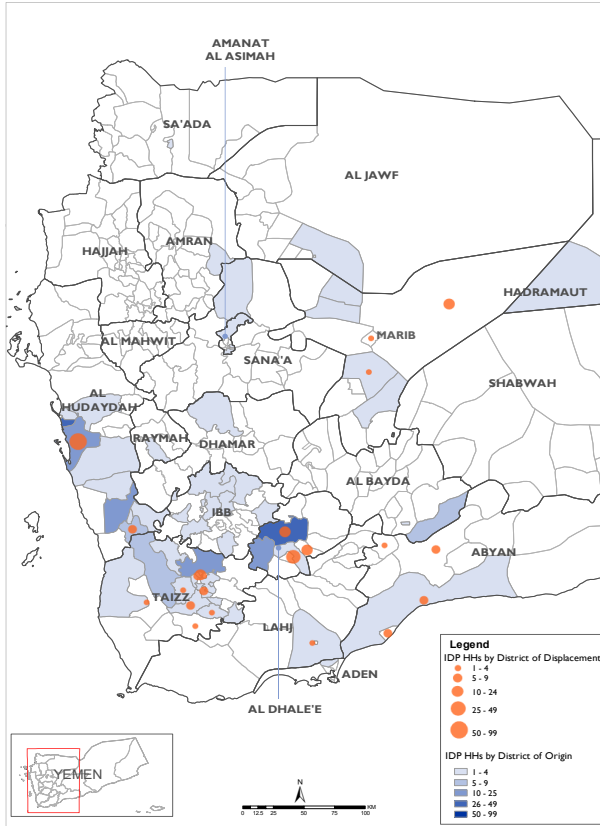

# RAPID DISPLACEMENT TRACKING (RDT)

Reporting Period : 24 - 30 Jan 2021

Published on: 31 January 2021

Displaced Households by District of Displacement and Origin	Number of Displaced Households (IDP HHS) per Governorate			
	Governorate of Displacement	IDP HH Displaced during the week	IDP HH who left displaced location within the week	Total IDP HH
		24 to 30 Jan	24 to 30 Jan	01 Jan to 30 Jan
Hajjah	N/A	N/A	N/A	N/A
Al Dhale'e	76	0	182	
Al Hudaydah	66	0	95	
Taizz	43	0	170	
Amanat Al Asimah	N/A	N/A	N/A	
Ibb	N/A	N/A	N/A	
Marib	16	0	86	
Amran	N/A	N/A	N/A	
Sana'a	N/A	N/A	N/A	
Shabwah	0	0	6	
Lahj	1	0	6	
Aden	0	0	0	
Sa'ada	N/A	N/A	N/A	
Abyan	24	4	27	
Dhamar	N/A	N/A	N/A	
Hadramaut	8	0	21	
Al Bayda	0	0	0	
Al Jawf	0	0	0	
Raymah	N/A	N/A	N/A	
Al Mahwit	N/A	N/A	N/A	
Socotra	0	0	0	
Al Maharah	0	0	0	
<b>Total</b>	<b>234</b>	<b>4</b>	<b>593</b>	

\*Based on data collected during 24 - 30 Jan, 2021

DISPLACEMENT TRACKING	WEEKLY UPDATE	IDP HH WHO LEFT DISPLACED LOCATIONS	Displaced People
DTM's Rapid Displacement Tracking (RDT) tool collects and reports on numbers of households forced to flee on a daily basis, allowing for regular reporting of new displacements in terms of numbers, geography and needs.	Between 24 and 30 January, newly displaced households were recorded in Al Dhale'e (76 HH), Al Hudaydah (66 HH), and Taizz (43 HH). Most of these displacements were the result of increased fighting in Al Hudaydah (93 HH), Al Dhale'e (53 HH) and Taizz (39 HH).	Since the beginning of 2021, DTM also identified other 6 previously displaced households who left the displaced location and moved to either their place of origin or some other displaced location.	 <b>593</b> Households <b>3,558</b> Individuals <small>*Reported during Jan 01 - Jan 30, 2021</small>
			<b>UPDATE:</b> Additional 39 HHs were displaced between Jan 17 - Jan 23, 2021, and have been added in the total households.
			 <b>45</b> Households <b>270</b> Individuals <small>*Reported during Jan 01 - Jan 30, 2021</small>