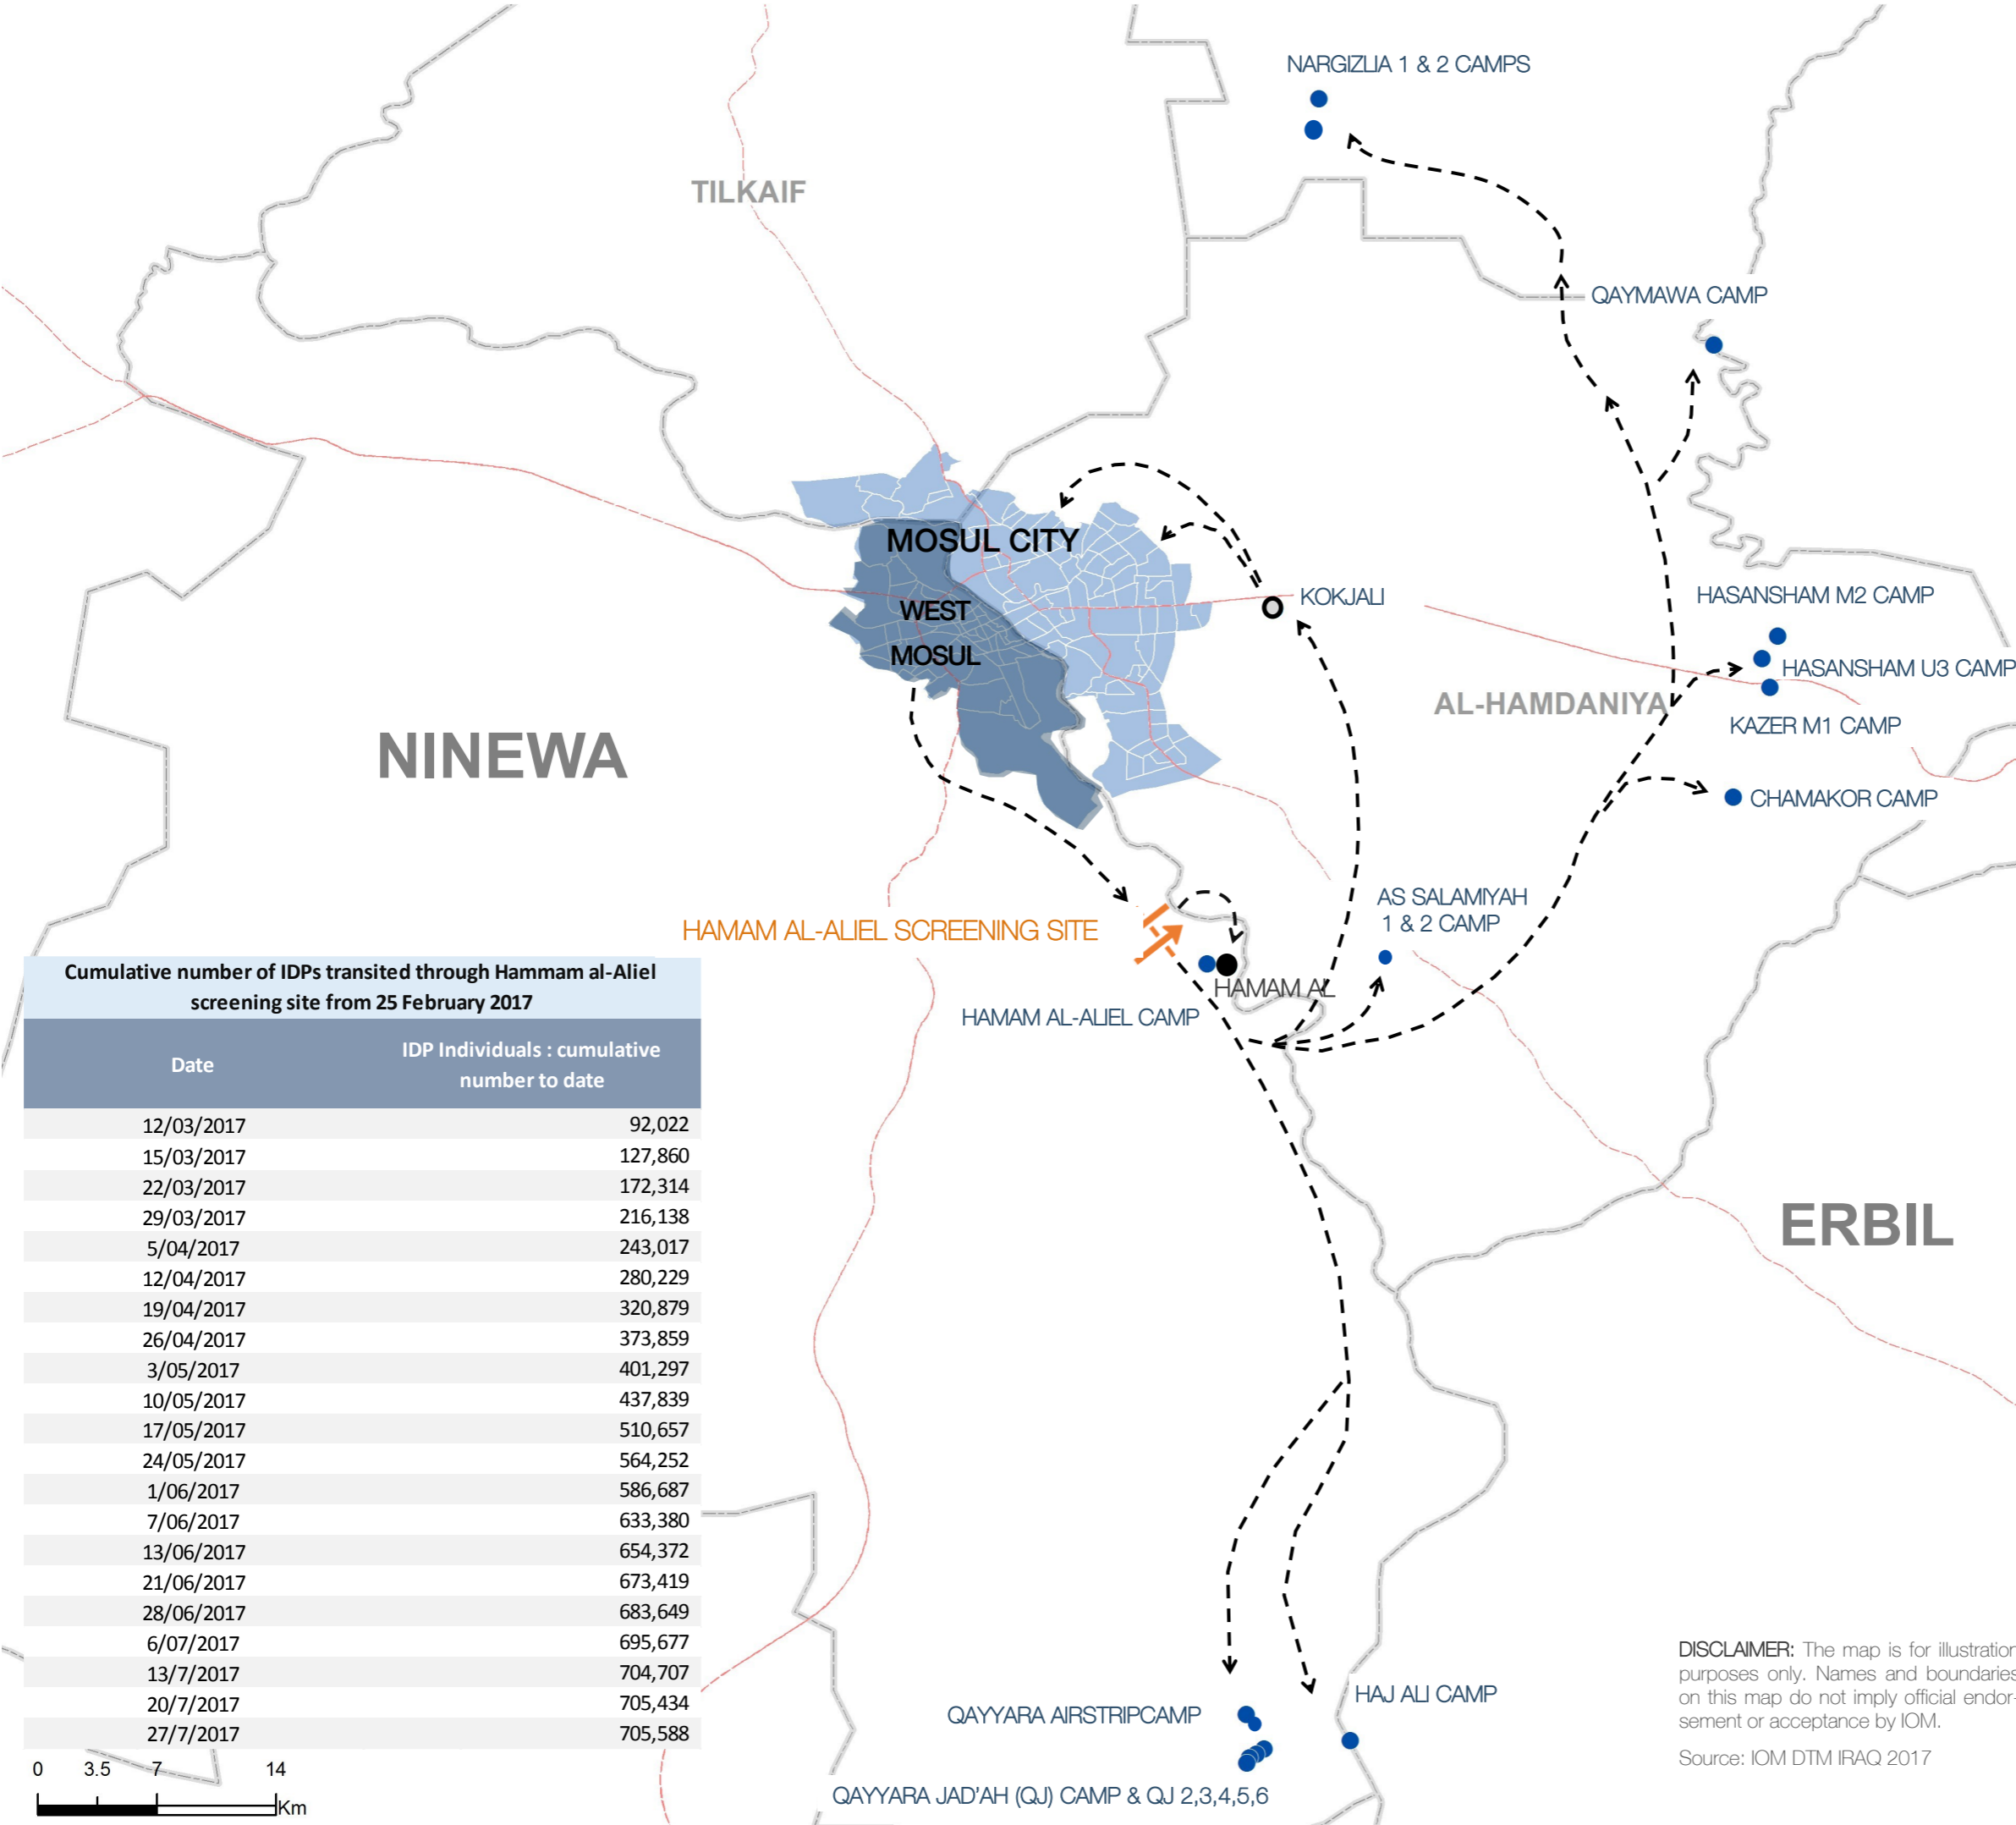

DTM WEST MOSUL DISPLACEMENT OVERVIEW

27.07.2017

IOM Iraq DTM has been monitoring displacement and return movements to and from the city of Mosul since military operations started on 17 October 2016. The operations to retake west Mosul city started on 19 February and displacement was recorded as of 25 February.

Military operations in west Mosul led to the displacement of thousands of individuals to camps and out-of-camp locations, which are continuously being identified and monitored, when accessible, by the DTM team. As DTM strives to expand its coverage and real time reporting, different mechanisms to monitor displacement and triangulate figures have been put in place, including using flow-monitoring information through Hammam Al-Aliel screening site.

In order to further support the activities of humanitarian actors and contribute to understanding the highly fluid displacement dynamics taking place in Ninewa governorate, the DTM is now weekly releasing the figures of IDPs who transit through Hammam al-Aliel screening site—from the beginning of west Mosul operations.

Please note that DTM Flow Monitoring figures and DTM Mosul Portal are two different tools that should be used independently from one another:

- The flow monitoring figures provide an indication of the cumulative number of IDPs displaced from west Mosul. They do not reflect the current number of IDPs from west Mosul who are still displaced, as some might have returned;
- The DTM Mosul Portal only reports the figures of IDPs and returnees whose location has been checked and verified. For this reason, not all IDPs from west Mosul are recorded in the DTM Mosul portal dataset yet.