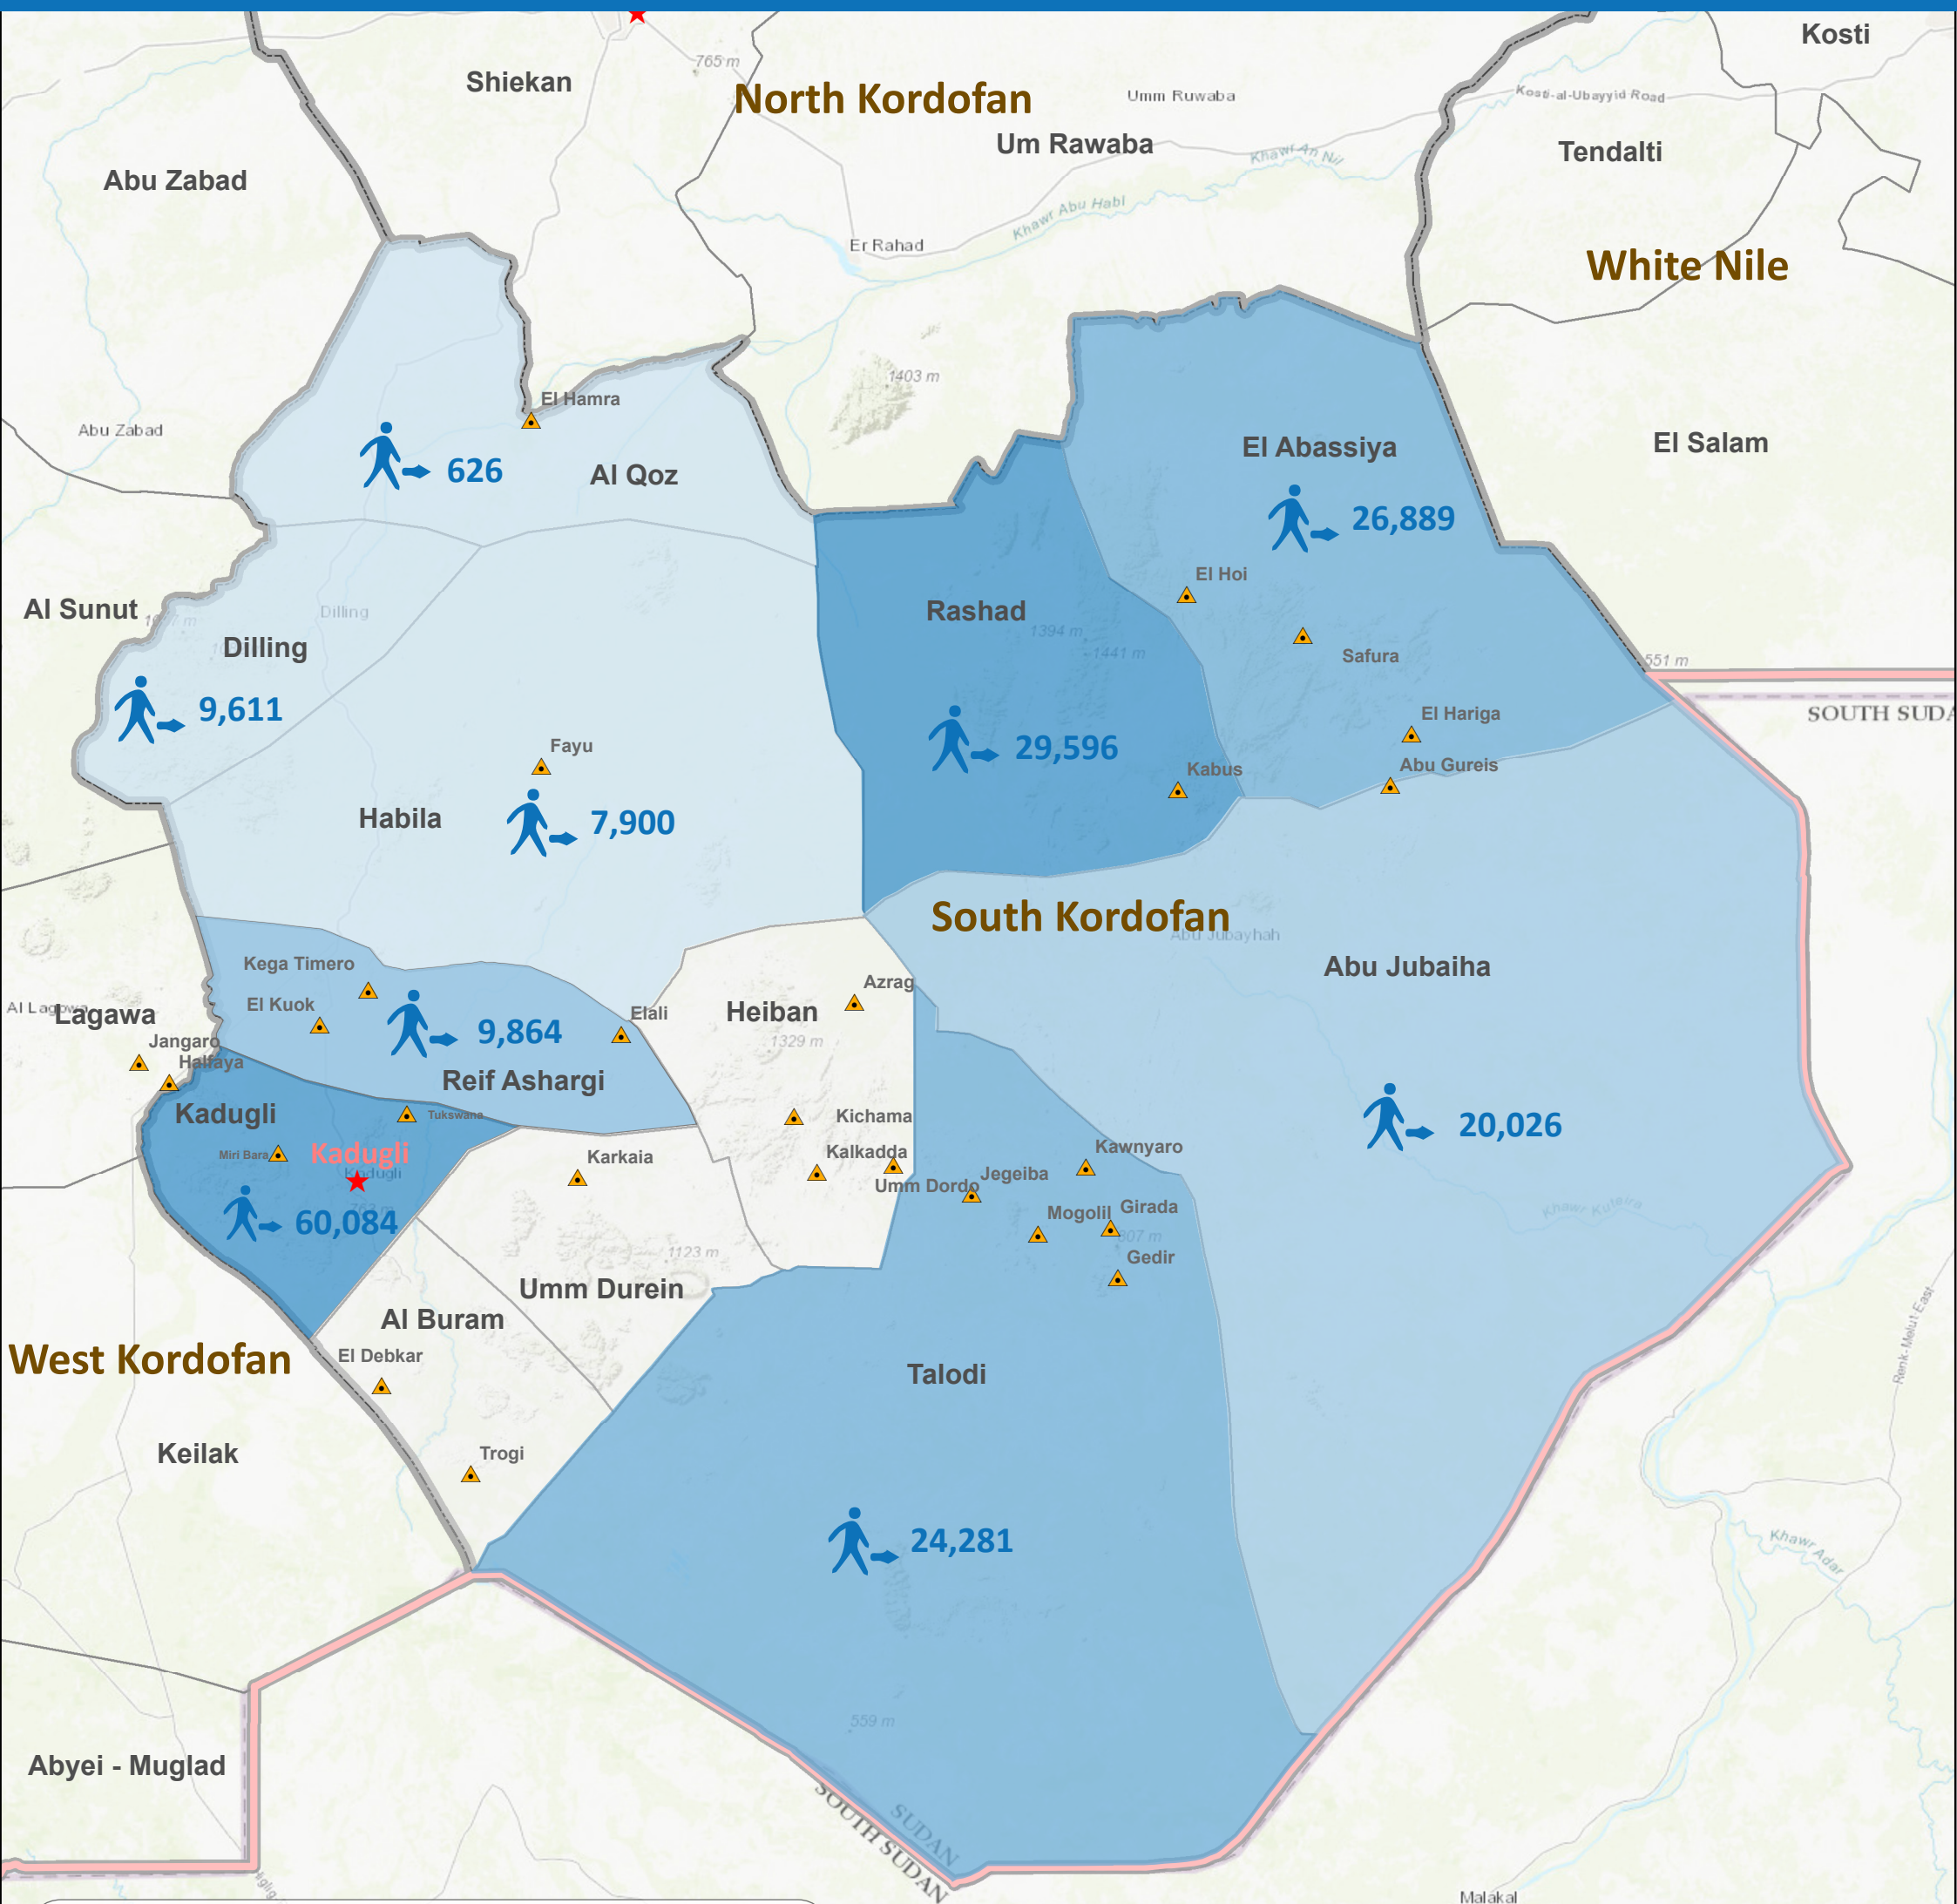

# SUMMARY ON THE IDP'S CASELOADS IN SOUTH KORDOFAN STATE

## Legend

- Administrative Centres
- Capital
- Locality
- State
- International
- IDPS
- 1 - 9,611
- 9,612 - 20,026
- 20,027 - 26,889
- 26,890 - 60,084

The names and boundaries on this map do not imply official endorsement or acceptance by the Government of Sudan or IOM. This map is for planning purposes only. IOM cannot guarantee that this map is error free and therefore we accept no liability for consequential and indirect damages arising from the use of this map product.

0 12.5 25 50 75 100 Kilometers