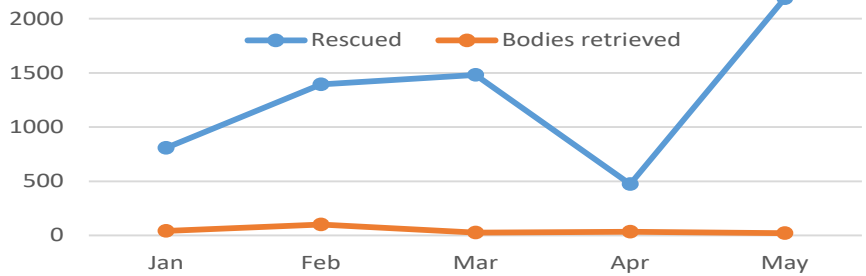

6,343
RESCUED
in 2017

RESCUED & BODIES RETRIEVED IN 2017

ITALY

In 2017,

50,267
ARRIVALS

were recorded by sea to Italy through the Central Mediterranean route

1,442
DEATHS

were recorded along the Central Mediterranean route in 2017

Disclaimer: Figures based on updates from Libyan Coast Guard, Libyan Coast Security, Libyan Red Crescent and other Implementing partners. DTM findings on migrants also include persons who originate from refugee producing countries. Figures on Maritime Incidents in Libya are estimates based on initial reports at the time of each incident, and are regularly updated as more information becomes available.