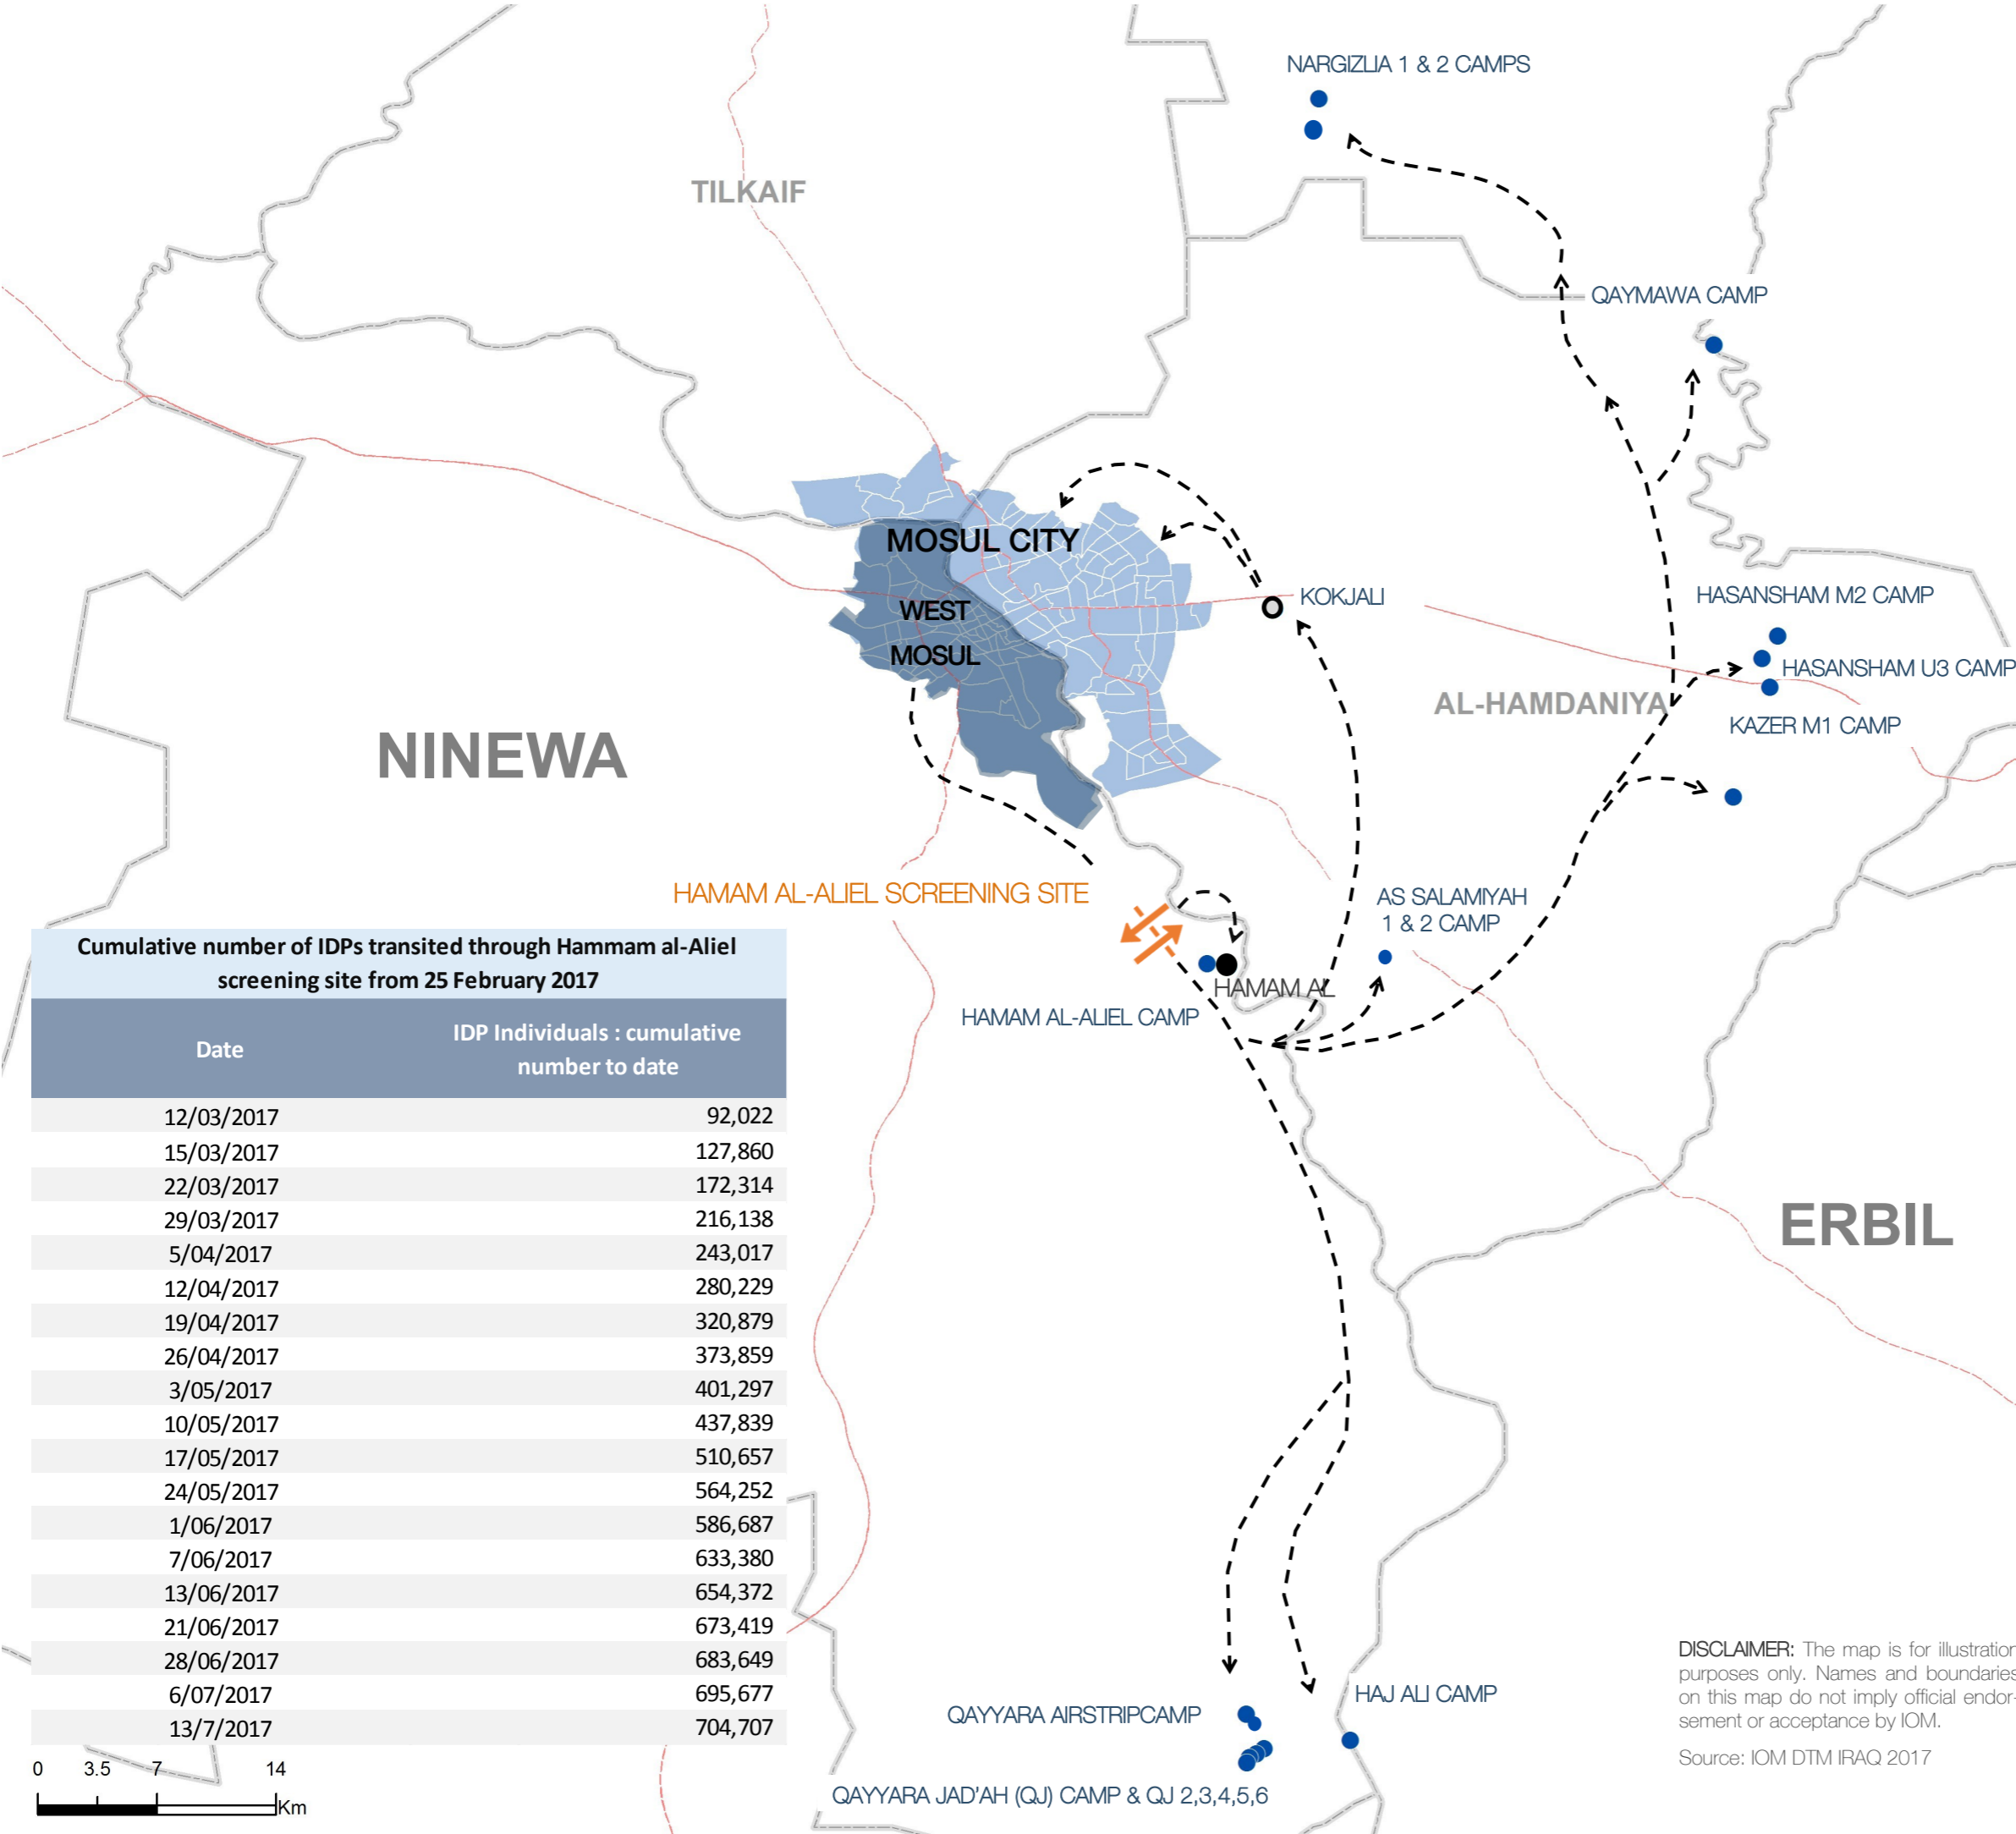

## DTM WEST MOSUL DISPLACEMENT OVERVIEW

13.07.2017

IOM Iraq DTM has been monitoring displacement and return movements to and from the city of Mosul since military operations started on 17 October 2016. The operations to retake west Mosul city started on 19 February and displacement was recorded as of 25 February.

Military operations in west Mosul led to the displacement of thousands of individuals to camps and out-of-camp locations, which are continuously being identified and monitored, when accessible, by the DTM team. As DTM strives to expand its coverage and real time reporting, different mechanisms to monitor displacement and triangulate figures have been put in place, including using flow-monitoring information through Hammam Al-Aliel screening site.

In order to further support the activities of humanitarian actors and contribute to understanding the highly fluid displacement dynamics taking place in Ninewa governorate, the DTM is now weekly releasing the figures of IDPs who transit through Hammam al-Aliel screening site—from the beginning of west Mosul operations.

Please note that DTM Flow Monitoring figures and DTM Mosul Portal are two different tools that should be used independently from one another:

- The flow monitoring figures provide an indication of the cumulative number of IDPs displaced from west Mosul. They do not reflect the current number of IDPs from west Mosul who are still displaced, as some might have returned;
- The DTM Mosul Portal only reports the figures of IDPs and returnees whose location has been checked and verified. For this reason, not all IDPs from west Mosul are recorded in the DTM Mosul portal dataset yet.