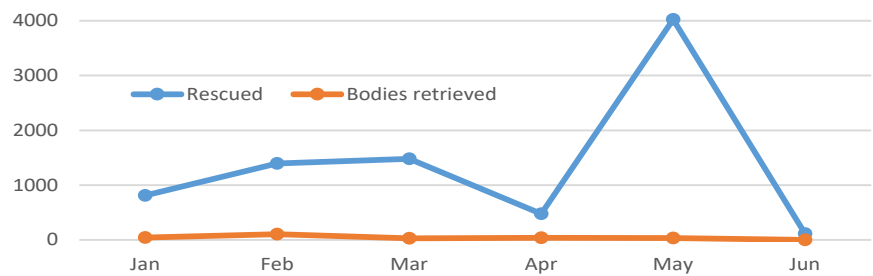

**8,293
RESCUED**
in 2017

RESCUED & BODIES RETRIEVED IN 2017

ITALY

In 2017,

**61,234
ARRIVALS**

were recorded by sea to Italy through the Central Mediterranean route

**1,622
DEATHS**

were recorded along the Central Mediterranean route in 2017

Disclaimer: Figures based on updates from Libyan Coast Guard, Libyan Coast Security, Libyan Red Crescent and other Implementing partners. DTM findings on migrants also include persons who originate from refugee producing countries. Figures on Maritime Incidents in Libya are estimates based on initial reports at the time of each incident, and are regularly updated as more information becomes available.