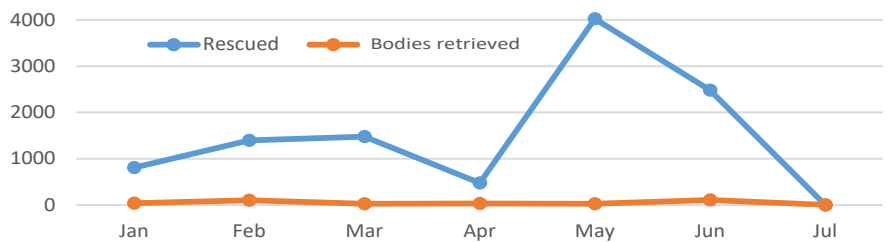

**10,666**  
**RESCUED**  
in 2017

**RESCUED & BODIES RETRIEVED IN 2017**

**ITALY**

In 2017,

**85,150**  
**ARRIVALS**

were recorded by sea to Italy through the Central Mediterranean route

**2,150**  
**DEATHS**

were recorded along the Central Mediterranean route in 2017

Disclaimer: Figures based on updates from Libyan Coast Guard, Libyan Coast Security, Libyan Red Crescent and other Implementing partners. DTM findings on migrants also include persons who originate from refugee producing countries. Figures on Maritime Incidents in Libya are estimates based on initial reports at the time of each incident, and are regularly updated as more information becomes available.