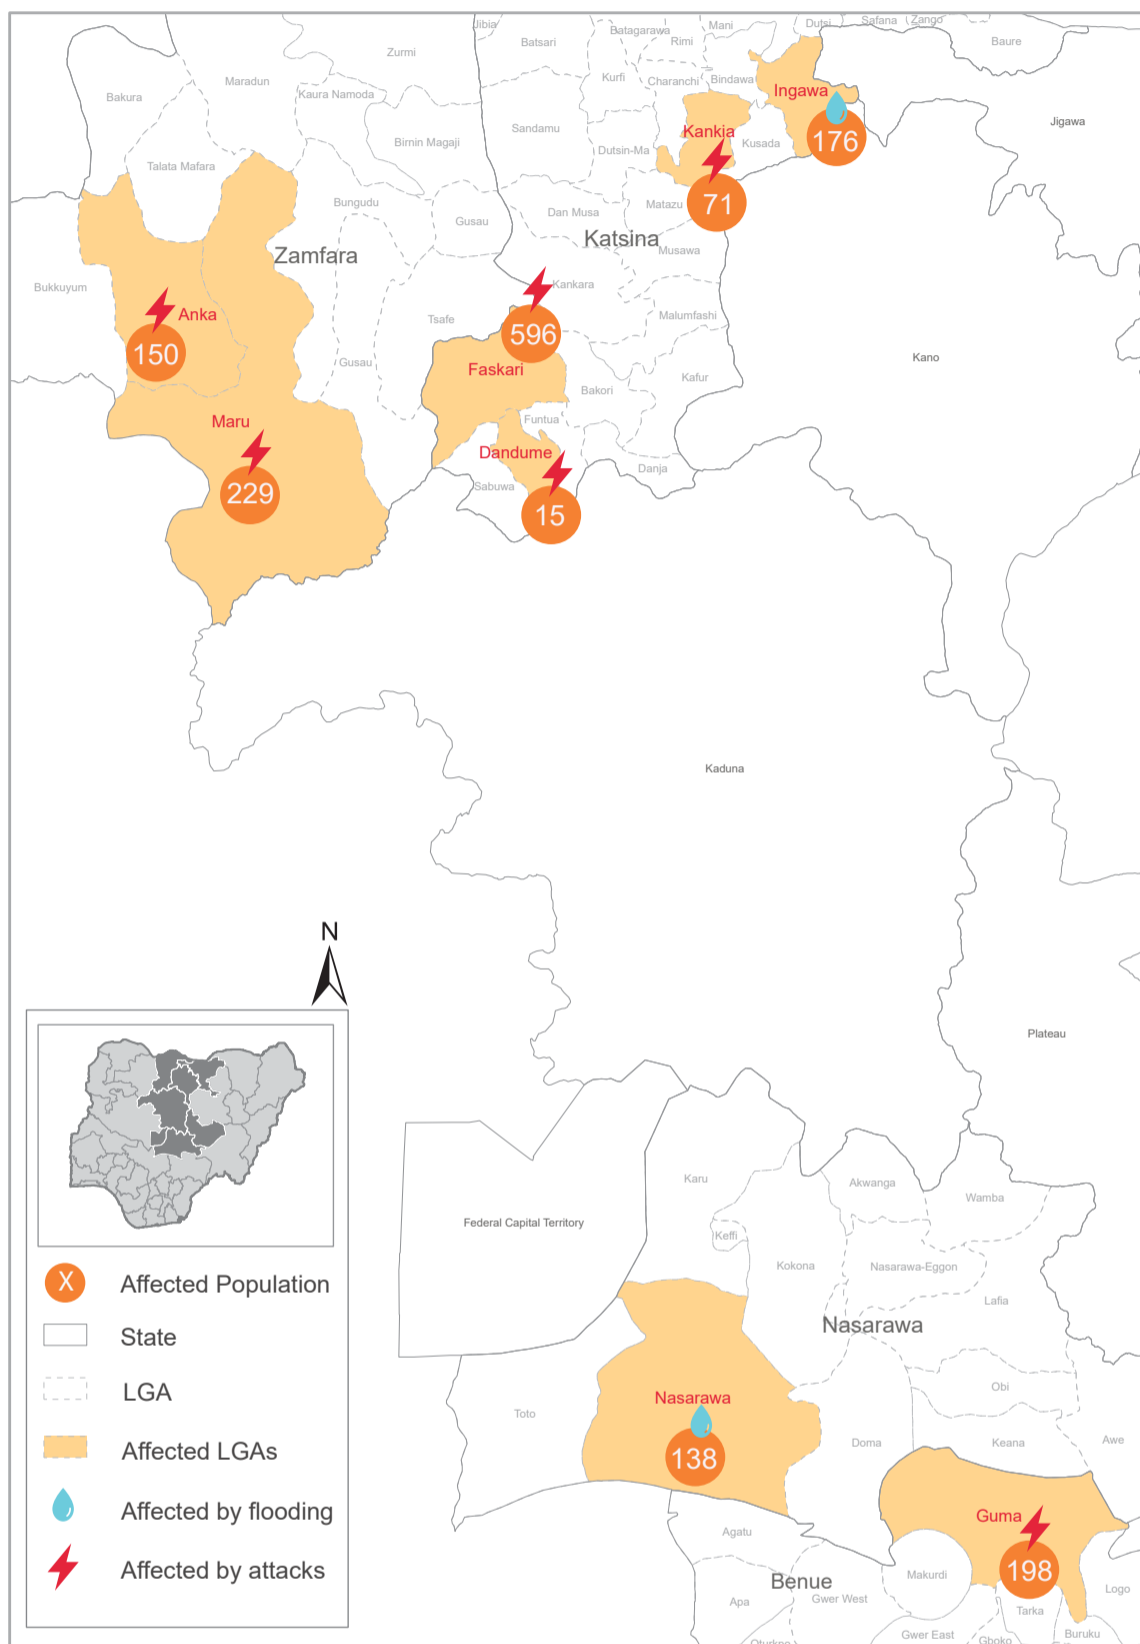

Affected Population:
1,573 Individuals

Casualties:
38 Individuals

Damaged Shelters:
78 Block Shelters

Movement Trigger:
Armed attacks/
Floods

OVERVIEW

The crisis in Nigeria's North Central and North West zones, which involves long-standing tensions between ethnic and linguistic groups; attacks by criminal groups; and banditry/hirabah (such as kidnapping and grand larceny along major highways) led to fresh wave of population displacement.

Latest attacks affected 1,259 individuals, including 40 injuries and 38 fatalities, in Anka, Maru LGAs of Zamfara State, Guma LGA of Benue State and Faskari, Dandume, Kankia LGAs of Katsina State between the 21 - 27 September, 2020. The attacks caused people to flee to neighboring localities. Also, 314 individuals were displaced due to flooding in Katsina and Nasarawa States from heavy rainfalls that occurred during the reporting period.

A rapid assessment was conducted by field staff to assess the impact on people and immediate needs.