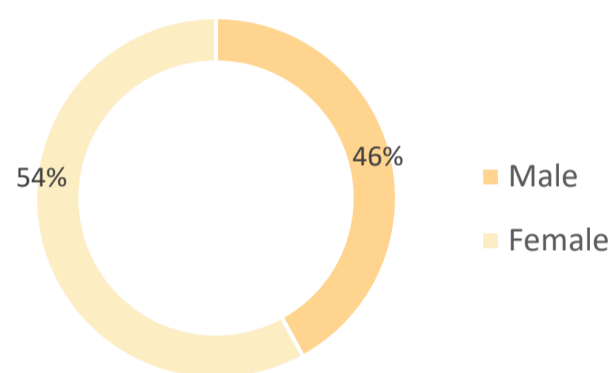

GENDER (FIG. 1)