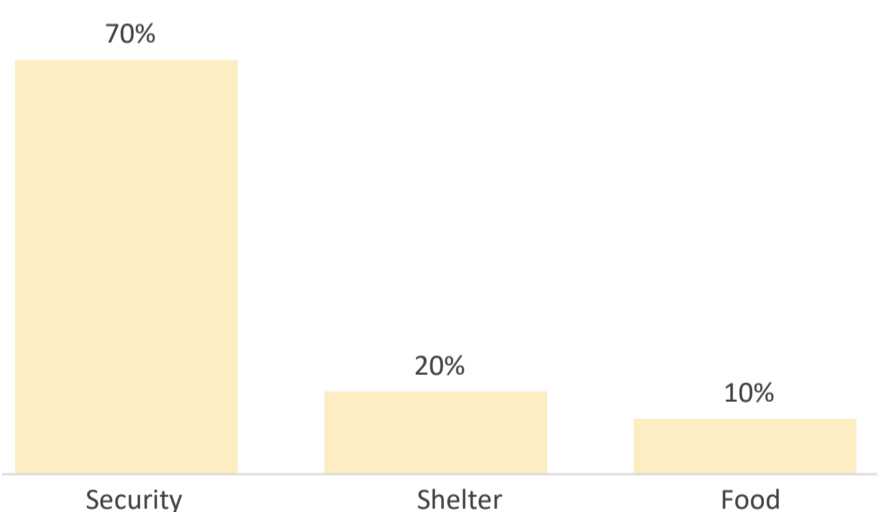

MOST NEEDED ASSISTANCE (FIG. 2)

AFFECTED POPULATION (TABLE 1)

State	LGA	Cause of Incident	Number of Affected Households	Number of Affected Individuals	Number of Casualties	Male	Female	Children	Number of Damaged Shelters	Number of Damaged Toilets	Number of Damaged Shower Points
Benue	Guma	Attacks	33	198	4	91	107	43	0	0	0
Katsina	Dandume	Attacks	1	15	0	7	8	7	0	0	0
Katsina	Faskari	Attacks	124	596	31	273	323	157	0	0	0
Katsina	Ingawa	Floods	31	176	0	81	95	46	57	12	12
Katsina	Kankia	Attacks	8	71	0	33	38	15	0	0	0
Nasarawa	Nasarawa	Rainfall	27	138	0	61	77	28	21	21	21
Zamfara	Anka	Attacks	21	150	3	66	84	38	0	0	0
Zamfara	Maru	Attacks	30	229	0	107	122	57	0	0	0
Grand Total			275	1,573	38	719	854	391	78	33	33

"When quoting, paraphrasing, or in any other way using the information mentioned in this report, the source needs to be stated appropriately as follows: "Source: Displacement Tracking Matrix (DTM) of the International Organization for Migration (IOM), September 2020.""