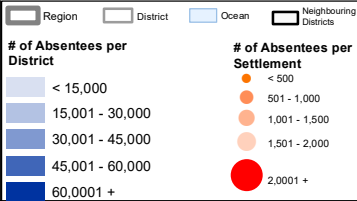

SOMALIA DTM: Baseline Mobility Assessment Round 1

Map Production Date : 1st June 2020

displacement@iom.int | dtmsupport@iom.int

Region: Lower Shabelle

Source Data : ESRI, IOM, OCHA, OSM, UNHCR

Disclaimer : This map is for illustration purposes only. Names and boundaries on this map do not imply official endorsement or acceptance by IOM.