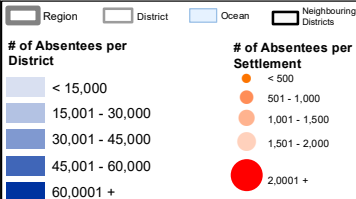

SOMALIA DTM: Baseline Mobility Assessment Round 1

Map Production Date : 1st June 2020

displacement.iom.int | dtmsupport@iom.int

Region: Hiraan

Source Data : ESRI, IOM, OCHA, OSM, UNHCR

Disclaimer : This map is for illustration purposes only. Names and boundaries on this map do not imply official endorsement or acceptance by IOM.