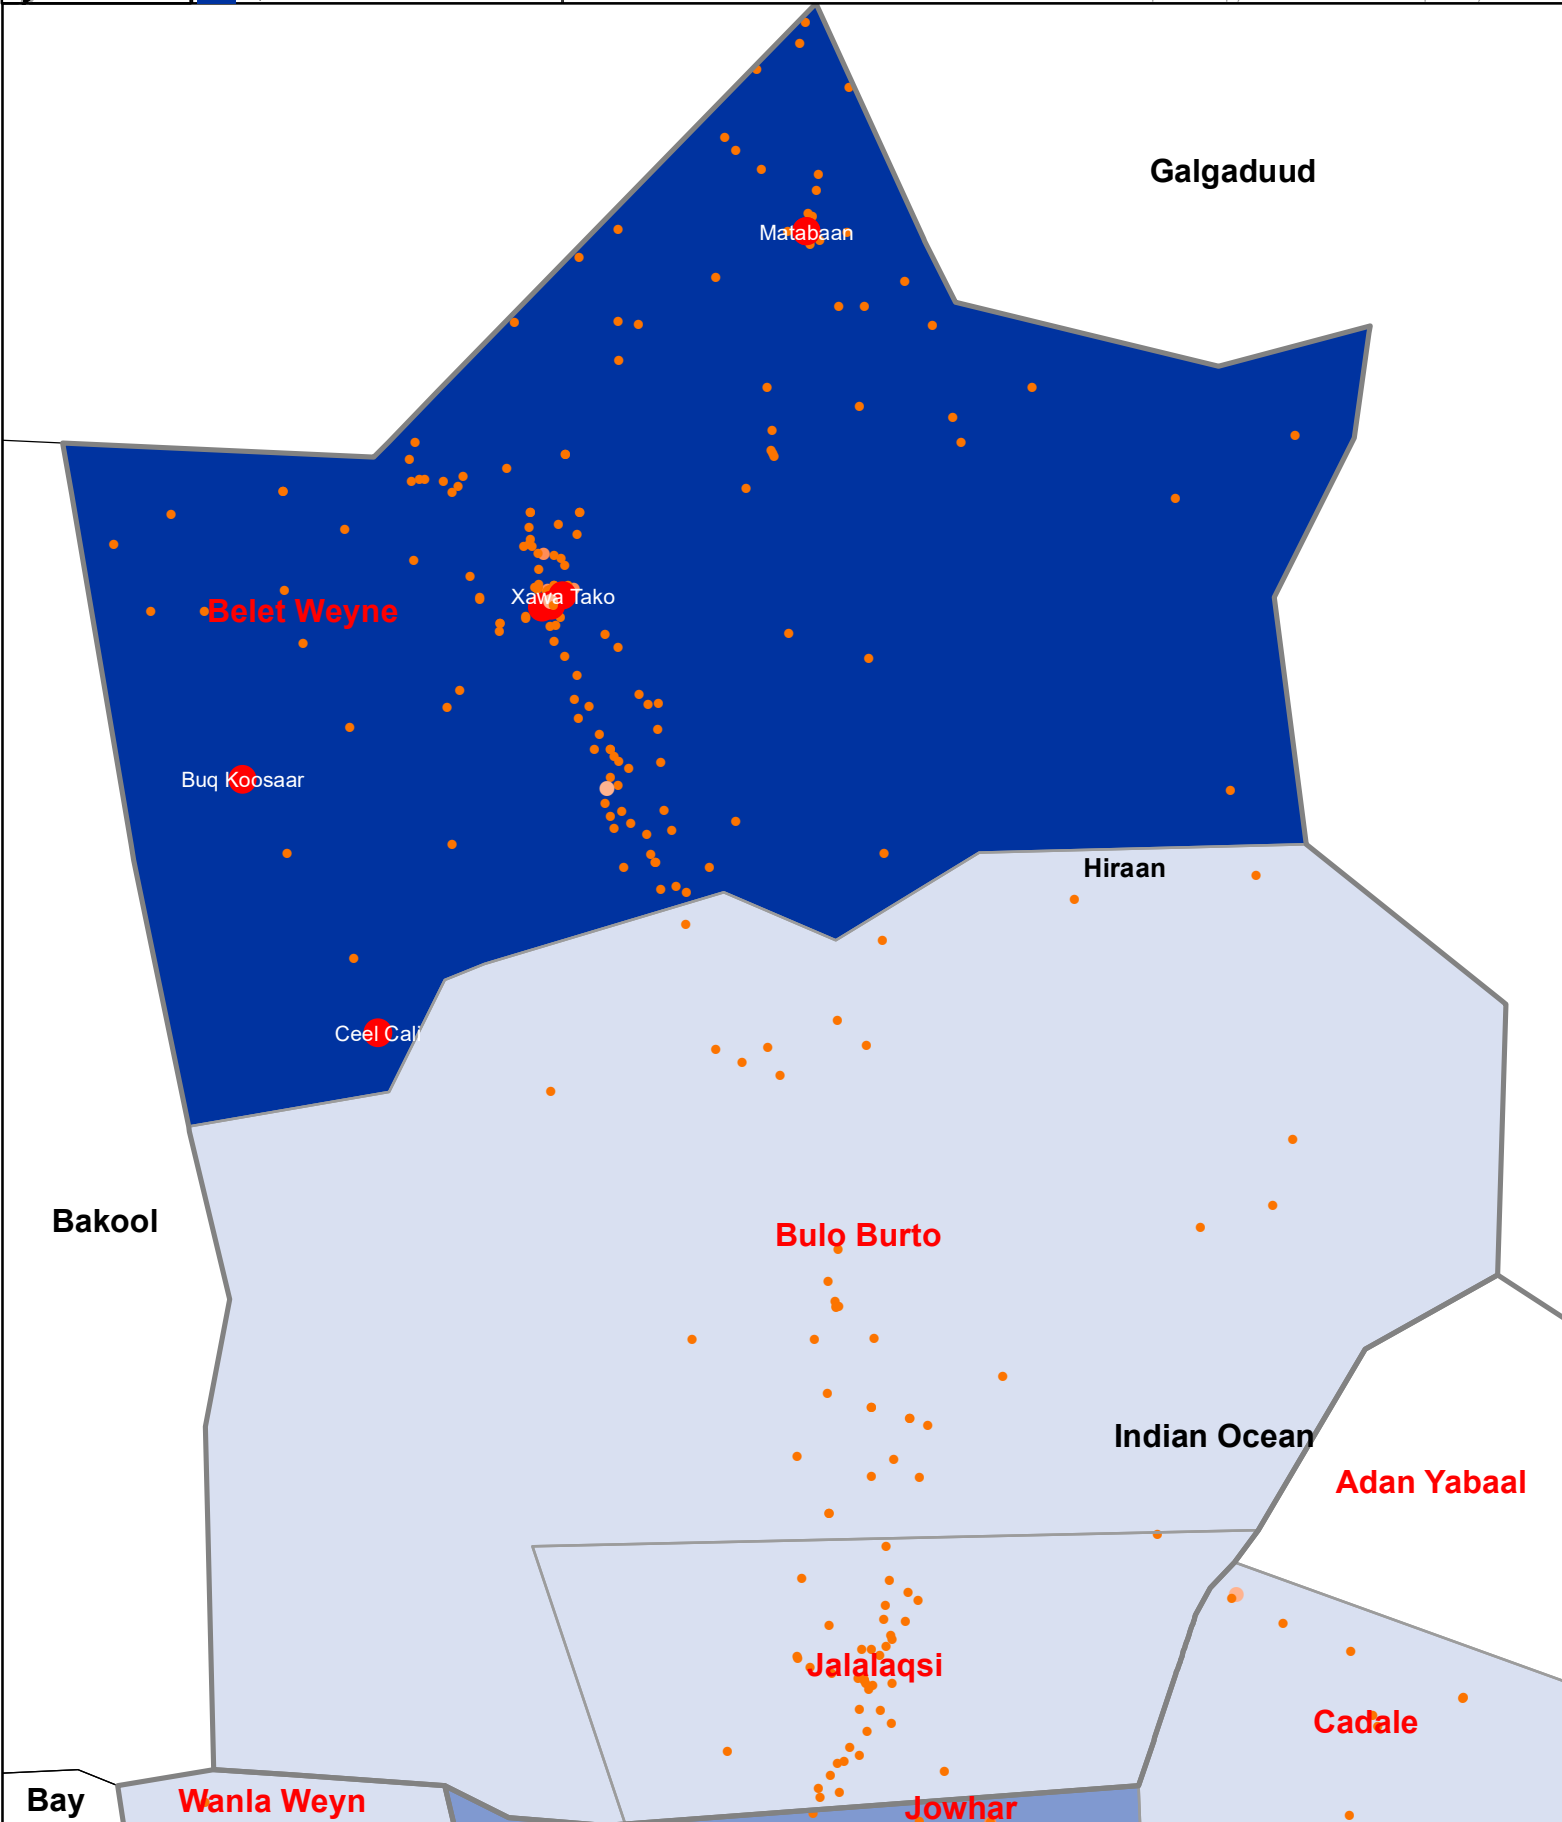

SOMALIA DTM: Baseline Mobility Assessment Round 1

Map Production Date : 1st June 2020

displacement.iom.int | dtmsupport@iom.int

Region: Hiraan

Source Data : ESRI, IOM, OCHA, OSM, UNHCR

Disclaimer : This map is for illustration purposes only. Names and boundaries on this map do not imply official endorsement or acceptance by IOM.

SOMALIA DTM: Baseline Mobility Assessment Round 1

Map Production Date : 1st June 2020

displacement@iom.int | dtmsupport@iom.int

Region: Lower Shabelle

Source Data : ESRI, IOM, OCHA, OSM, UNHCR

Disclaimer : This map is for illustration purposes only. Names and boundaries on this map do not imply official endorsement or acceptance by IOM.

SOMALIA DTM: Baseline Mobility Assessment Round 1

Region: Middle Shabelle

Source Data : ESRI, IOM, OCHA, OSM, UNHCR

Disclaimer : This map is for illustration purposes only. Names and boundaries on this map do not imply official endorsement or acceptance by IOM.