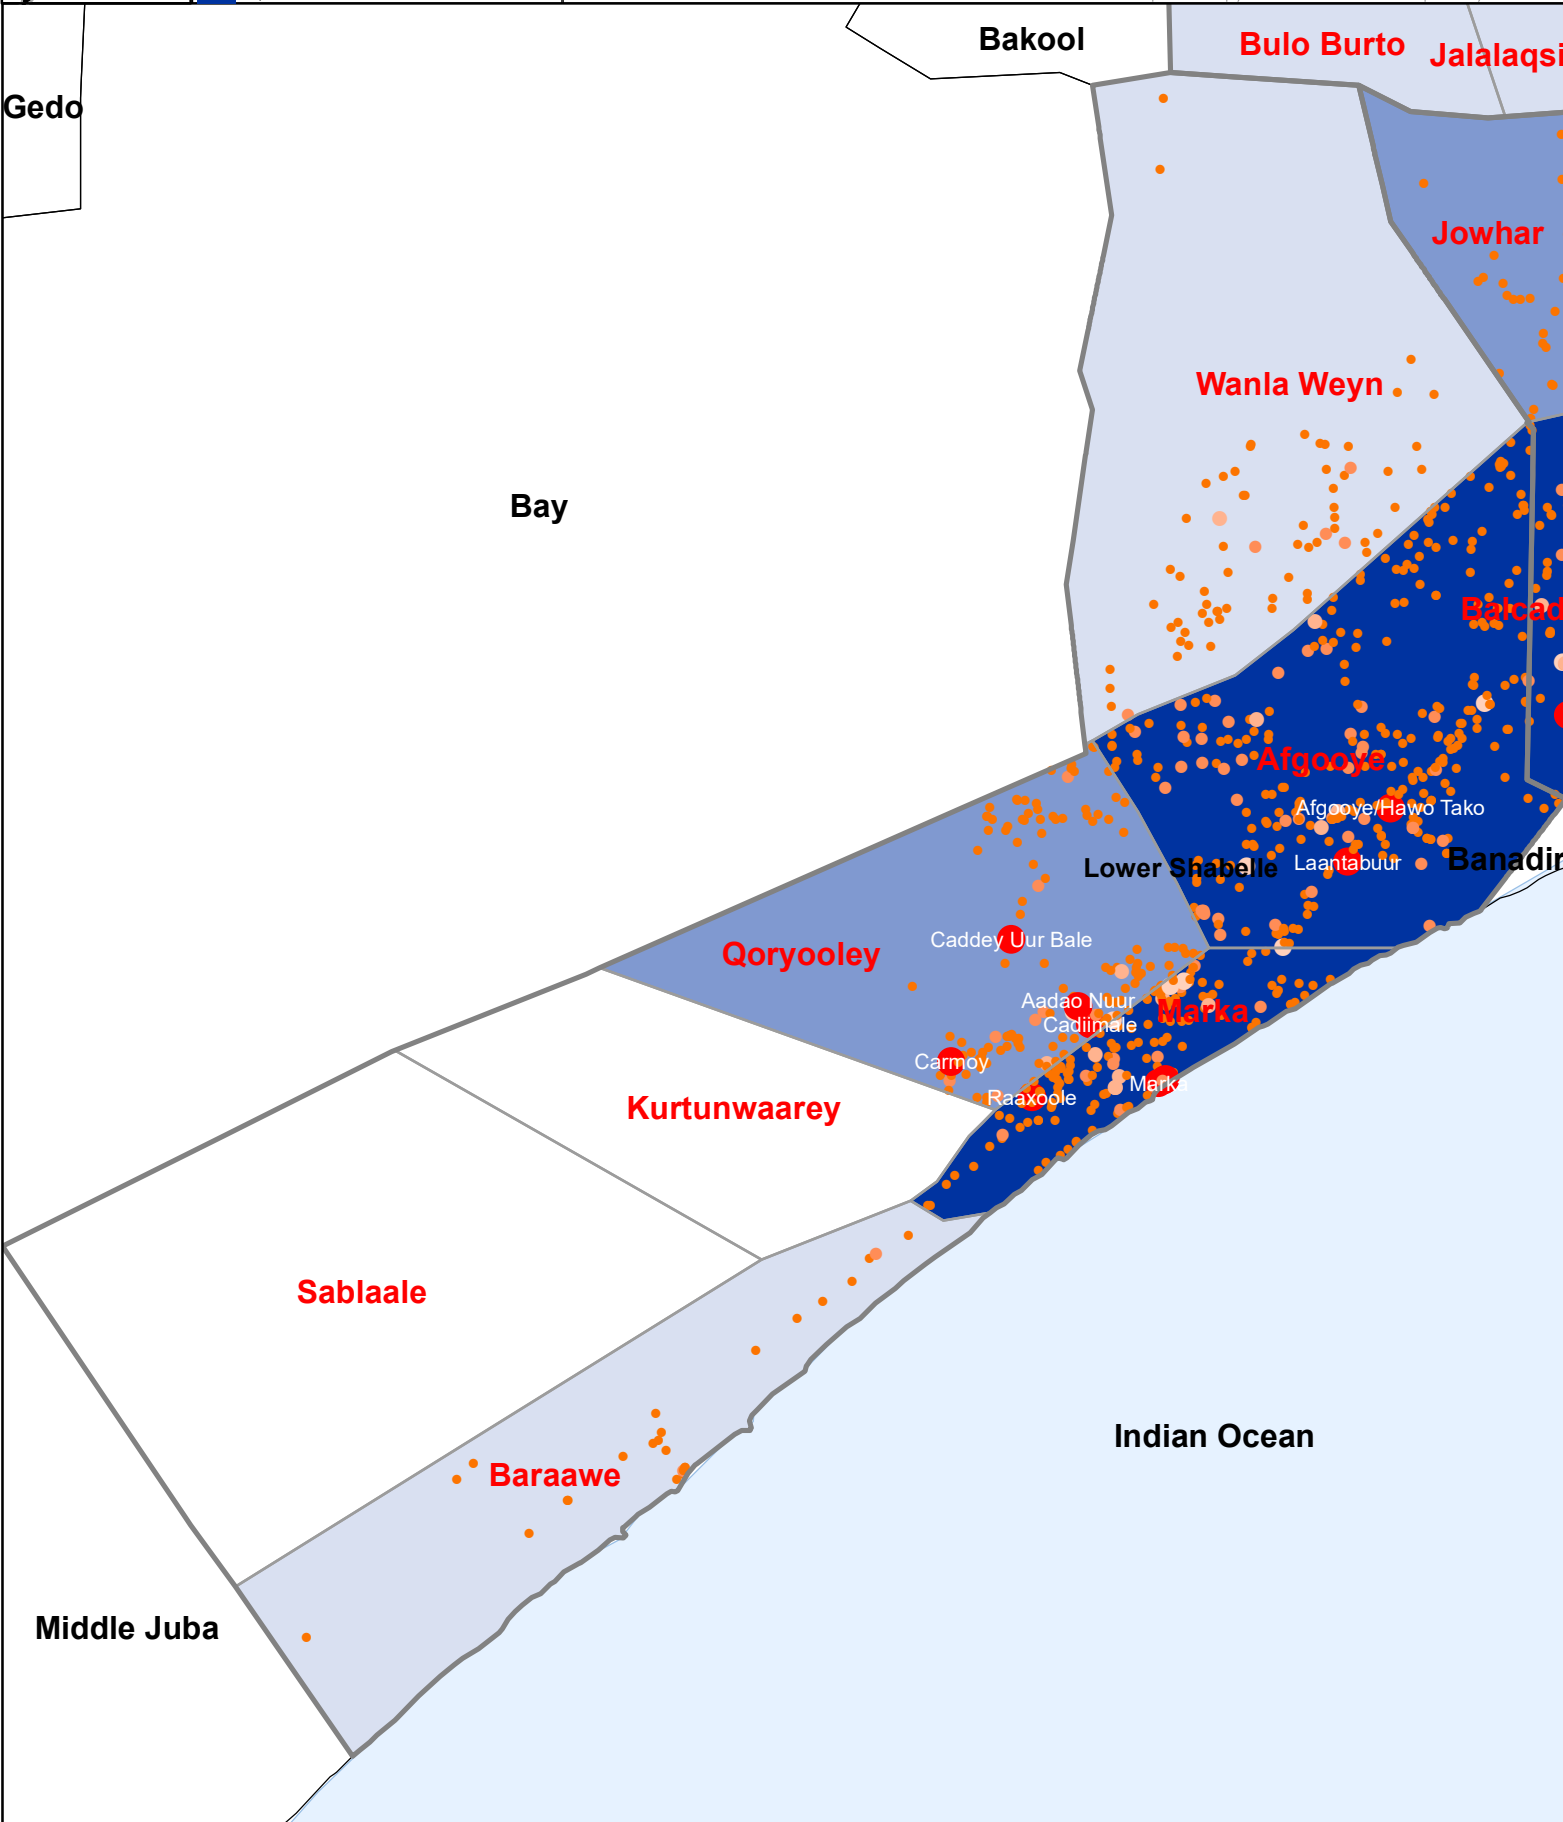

SOMALIA DTM: Baseline Mobility Assessment Round 1

Map Production Date : 1st June 2020

displacement.iom.int | dtmsupport@iom.int

Region: Hiraan

Source Data : ESRI, IOM, OCHA, OSM, UNHCR

Disclaimer : This map is for illustration purposes only. Names and boundaries on this map do not imply official endorsement or acceptance by IOM.

SOMALIA DTM: Baseline Mobility Assessment Round 1

Map Production Date : 1st June 2020

displacement@iom.int | dtmsupport@iom.int

Region: Lower Shabelle

Source Data : ESRI, IOM, OCHA, OSM, UNHCR

Disclaimer : This map is for illustration purposes only. Names and boundaries on this map do not imply official endorsement or acceptance by IOM.

SOMALIA DTM: Baseline Mobility Assessment Round 1

Region: Middle Shabelle

Source Data : ESRI, IOM, OCHA, OSM, UNHCR

Disclaimer : This map is for illustration purposes only. Names and boundaries on this map do not imply official endorsement or acceptance by IOM.