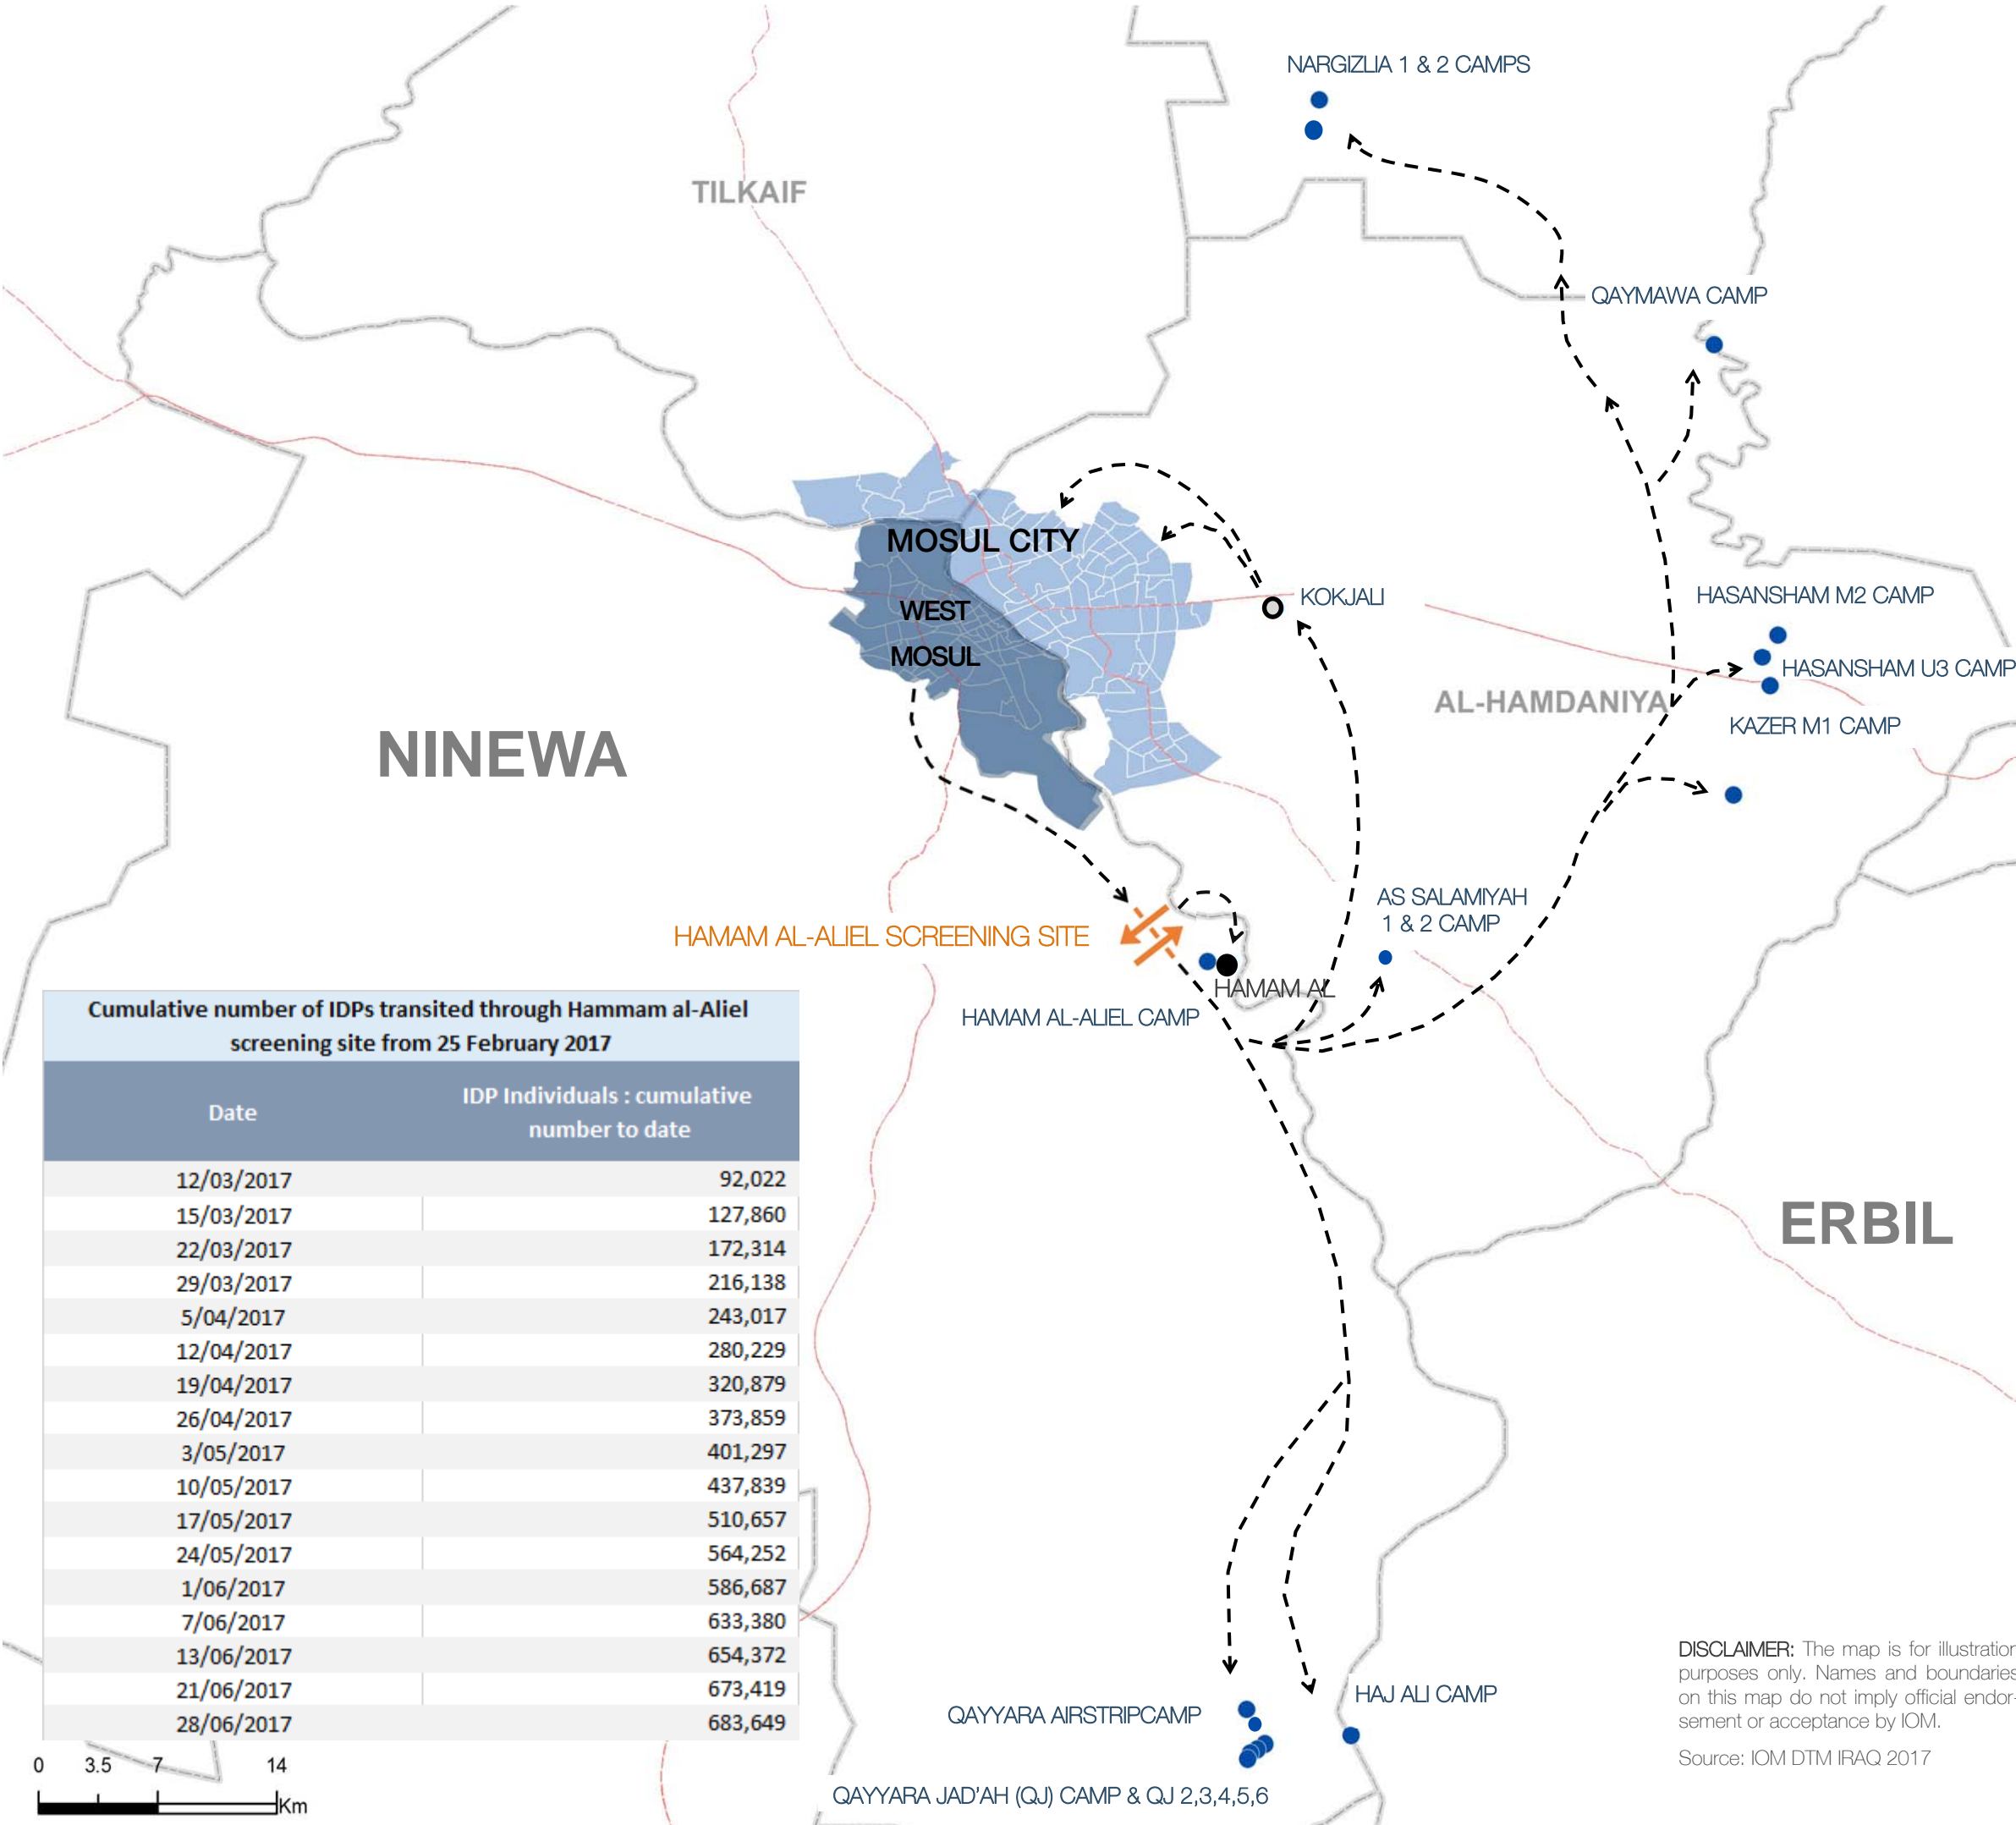

DTM WEST MOSUL DISPLACEMENT OVERVIEW

29.06.2017

IOM Iraq DTM has been monitoring displacement and return movements to and from the city of Mosul since military operations started on 17 October 2016. The operations to retake west Mosul city started on 19 February and displacement was recorded as of 25 February.

Military operations in west Mosul led to the displacement of thousands of individuals to camps and out-of-camp locations, which are continuously being identified and monitored, when accessible, by the DTM team. As DTM strives to expand its coverage and real time reporting, different mechanisms to monitor displacement and triangulate figures have been put in place, including using flow-monitoring information through Hammam Al-Aliel screening site.

In order to further support the activities of humanitarian actors and contribute to understanding the highly fluid displacement dynamics taking place in Ninewa governorate, the DTM is now weekly releasing the figures of IDPs who transit through Hammam al-Aliel screening site—from the beginning of west Mosul operations.

Please note that DTM Flow Monitoring figures and DTM Mosul Portal are two different tools that should be used independently from one another:

- The flow monitoring figures provide an indication of the cumulative number of IDPs displaced from west Mosul. They do not reflect the current number of IDPs from west Mosul who are still displaced, as some might have returned;
- The DTM Mosul Portal only reports the figures of IDPs and returnees whose location has been checked and verified. For this reason, not all IDPs from west Mosul are recorded in the DTM Mosul portal dataset yet.