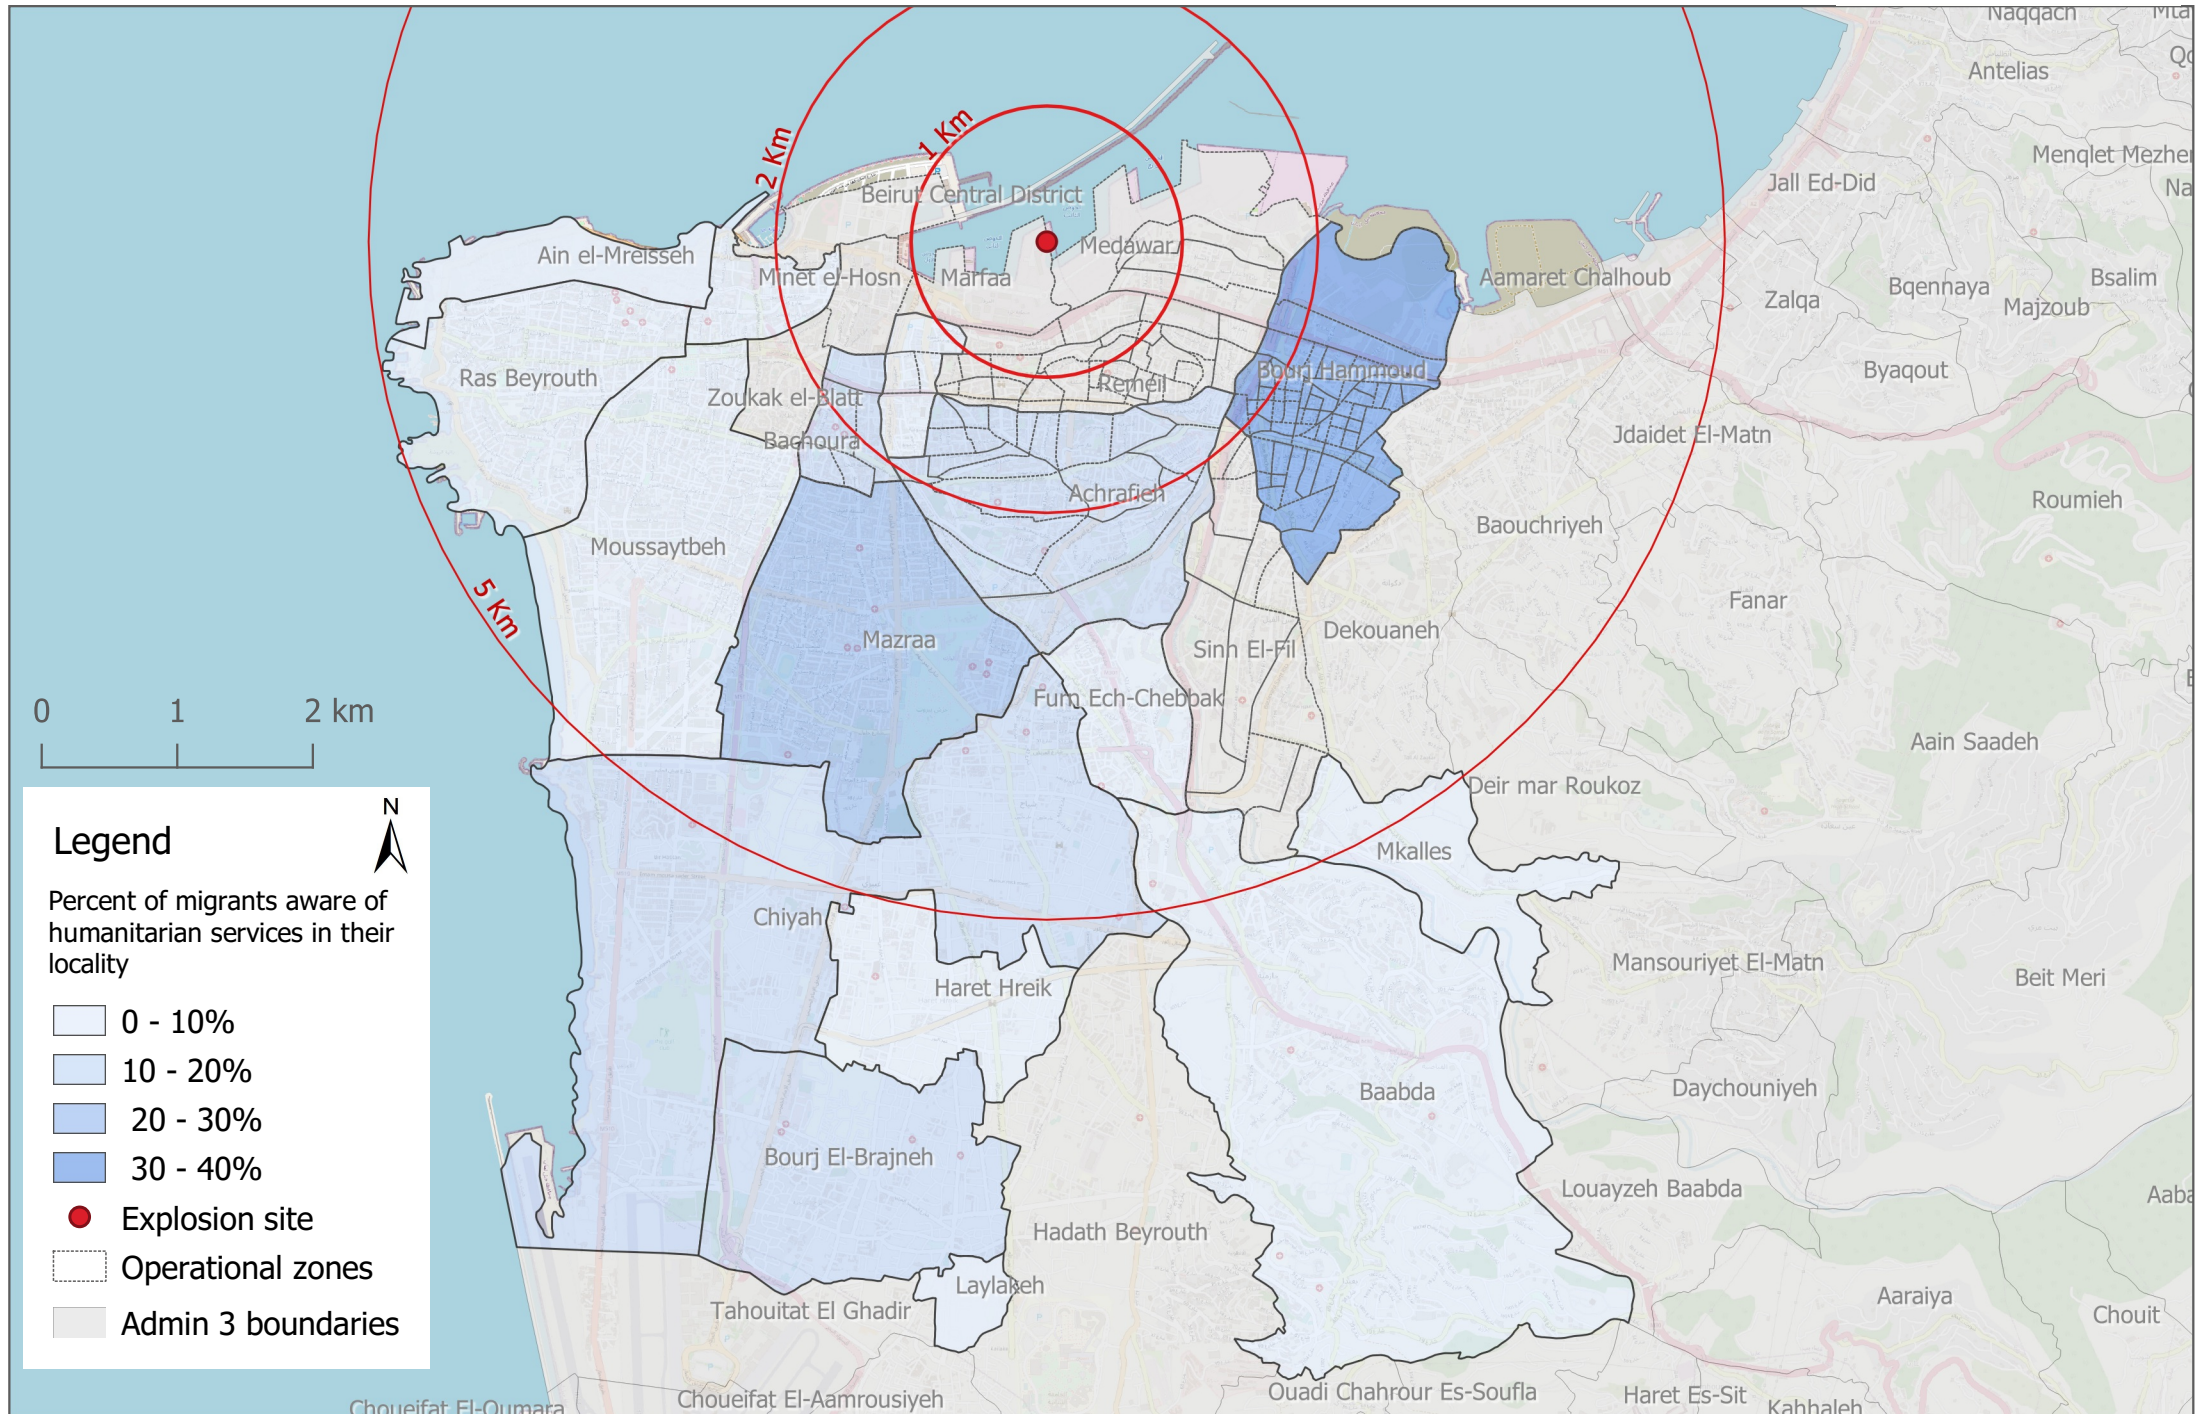

MIGRANT WORKER VULNERABILITY

Migrants aware of available humanitarian services in their locality

Map production date: 21 August, 2020

Source data: IOM Lebanon, Humanitarian Data Exchange, OpenStreetMap

This map is for illustration purposes only. The boundaries and names shown and the designations used on this map do not imply official endorsement or acceptance by the International Organization for Migration.