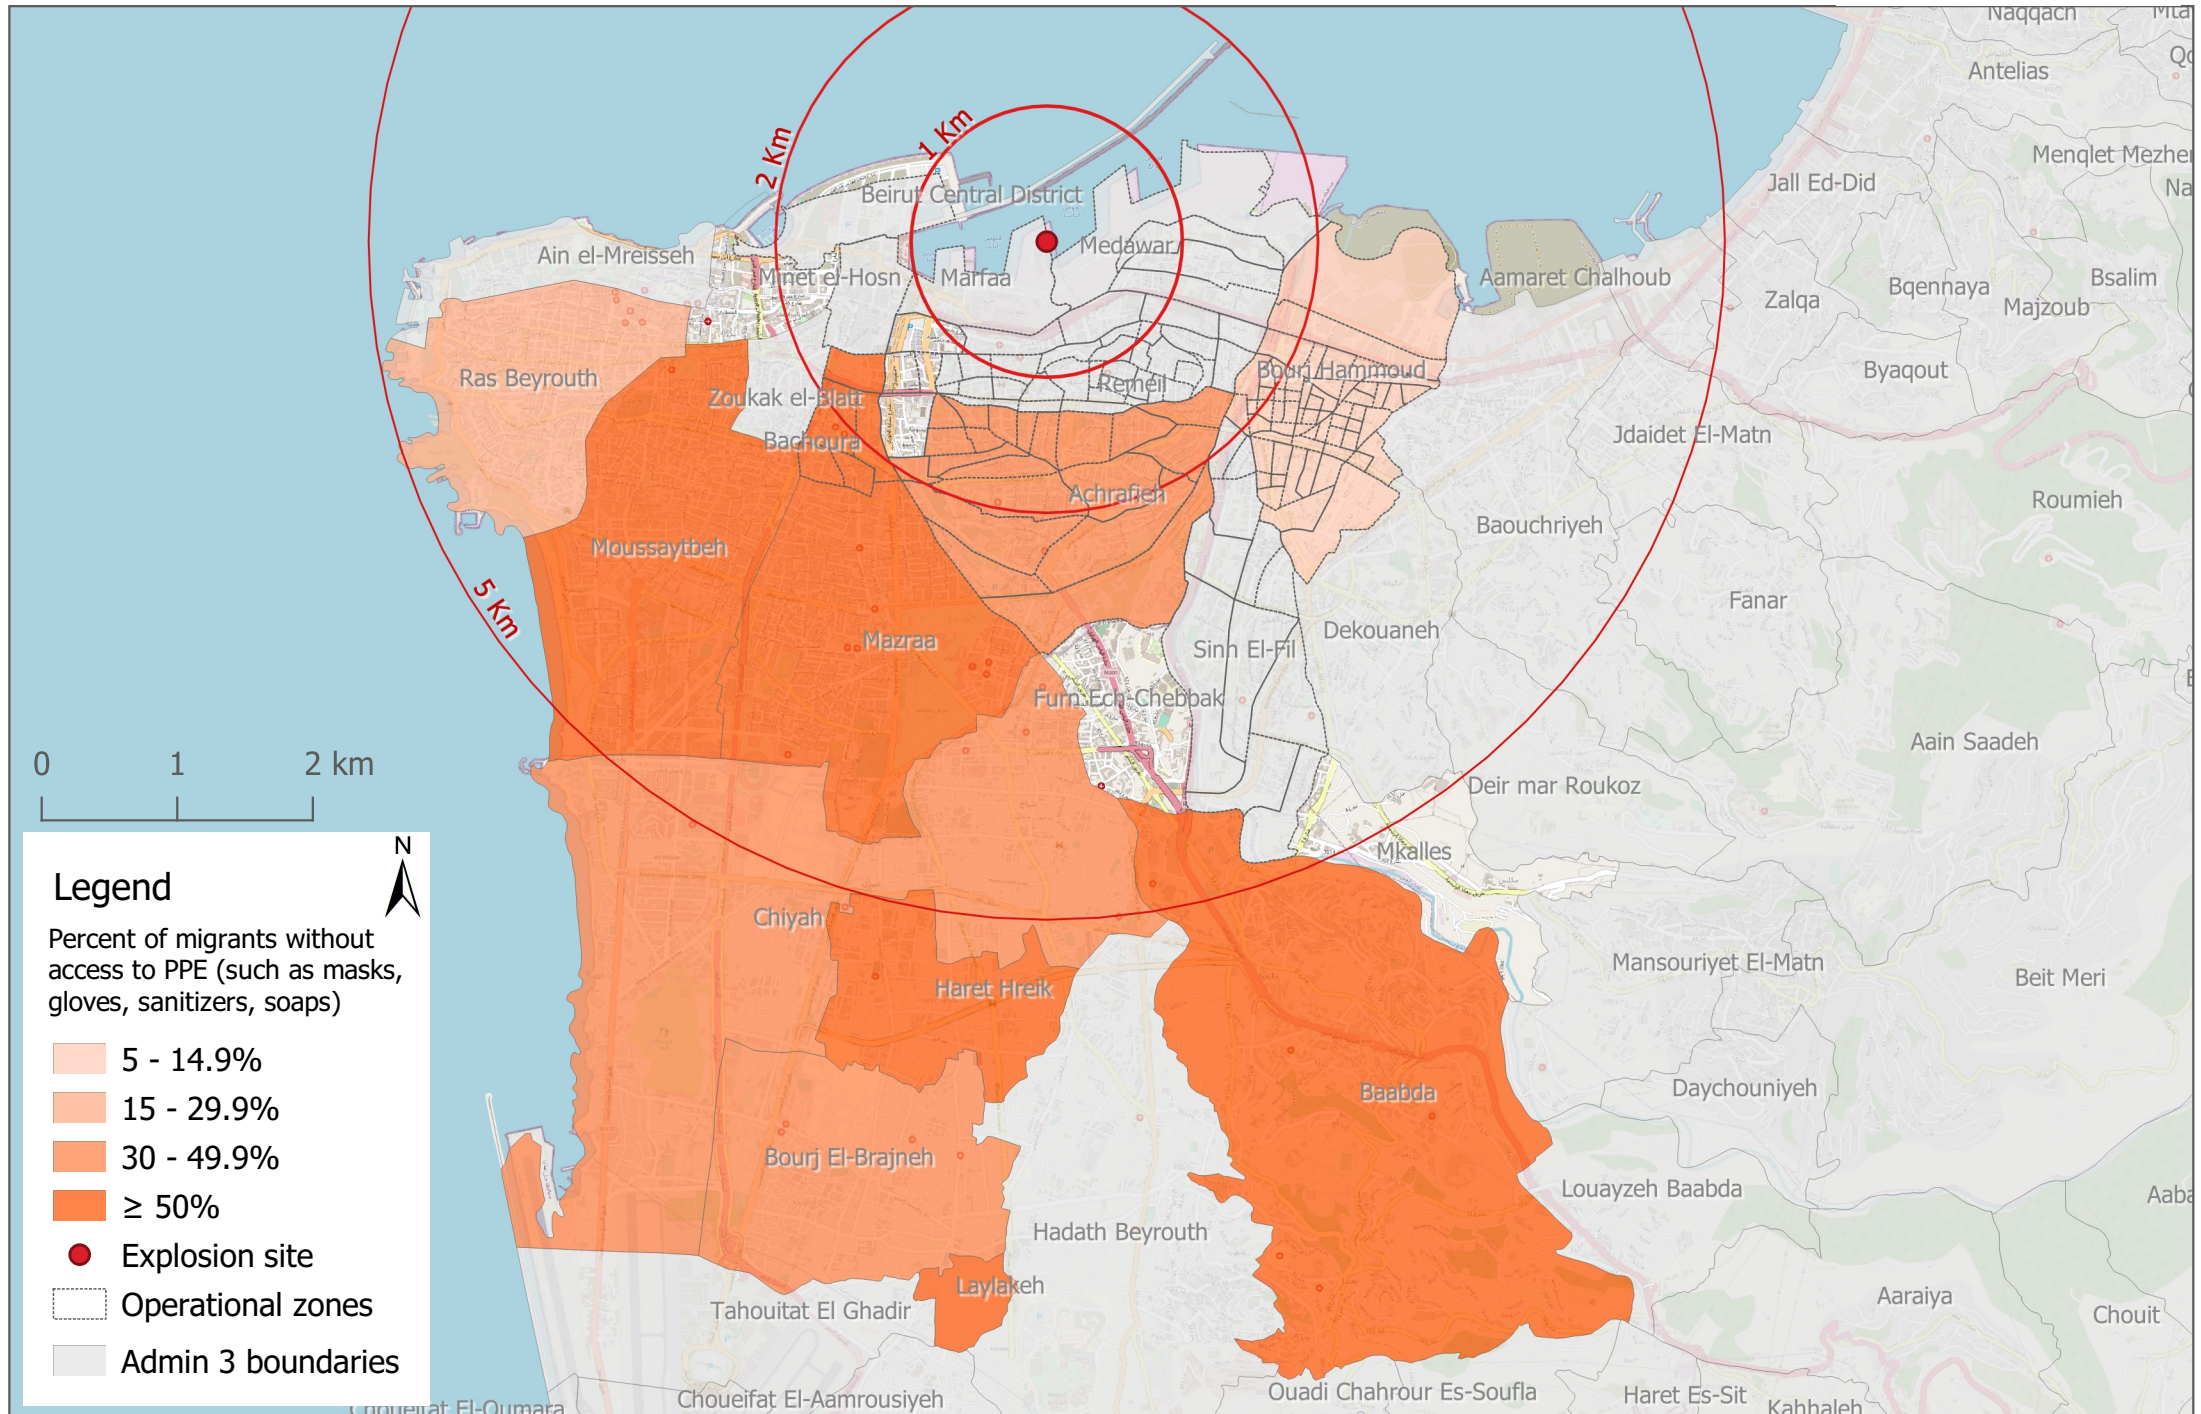

MIGRANT WORKER VULNERABILITY

Migrants with lack of access to personal protective equipment residing in the vicinity of the Beirut explosion

Map production date: 20 August, 2020

Source data: IOM Lebanon, Humanitarian Data Exchange, OpenStreetMap

This map is for illustration purposes only. The boundaries and names shown and the designations used on this map do not imply official endorsement or acceptance by the International Organization for Migration.