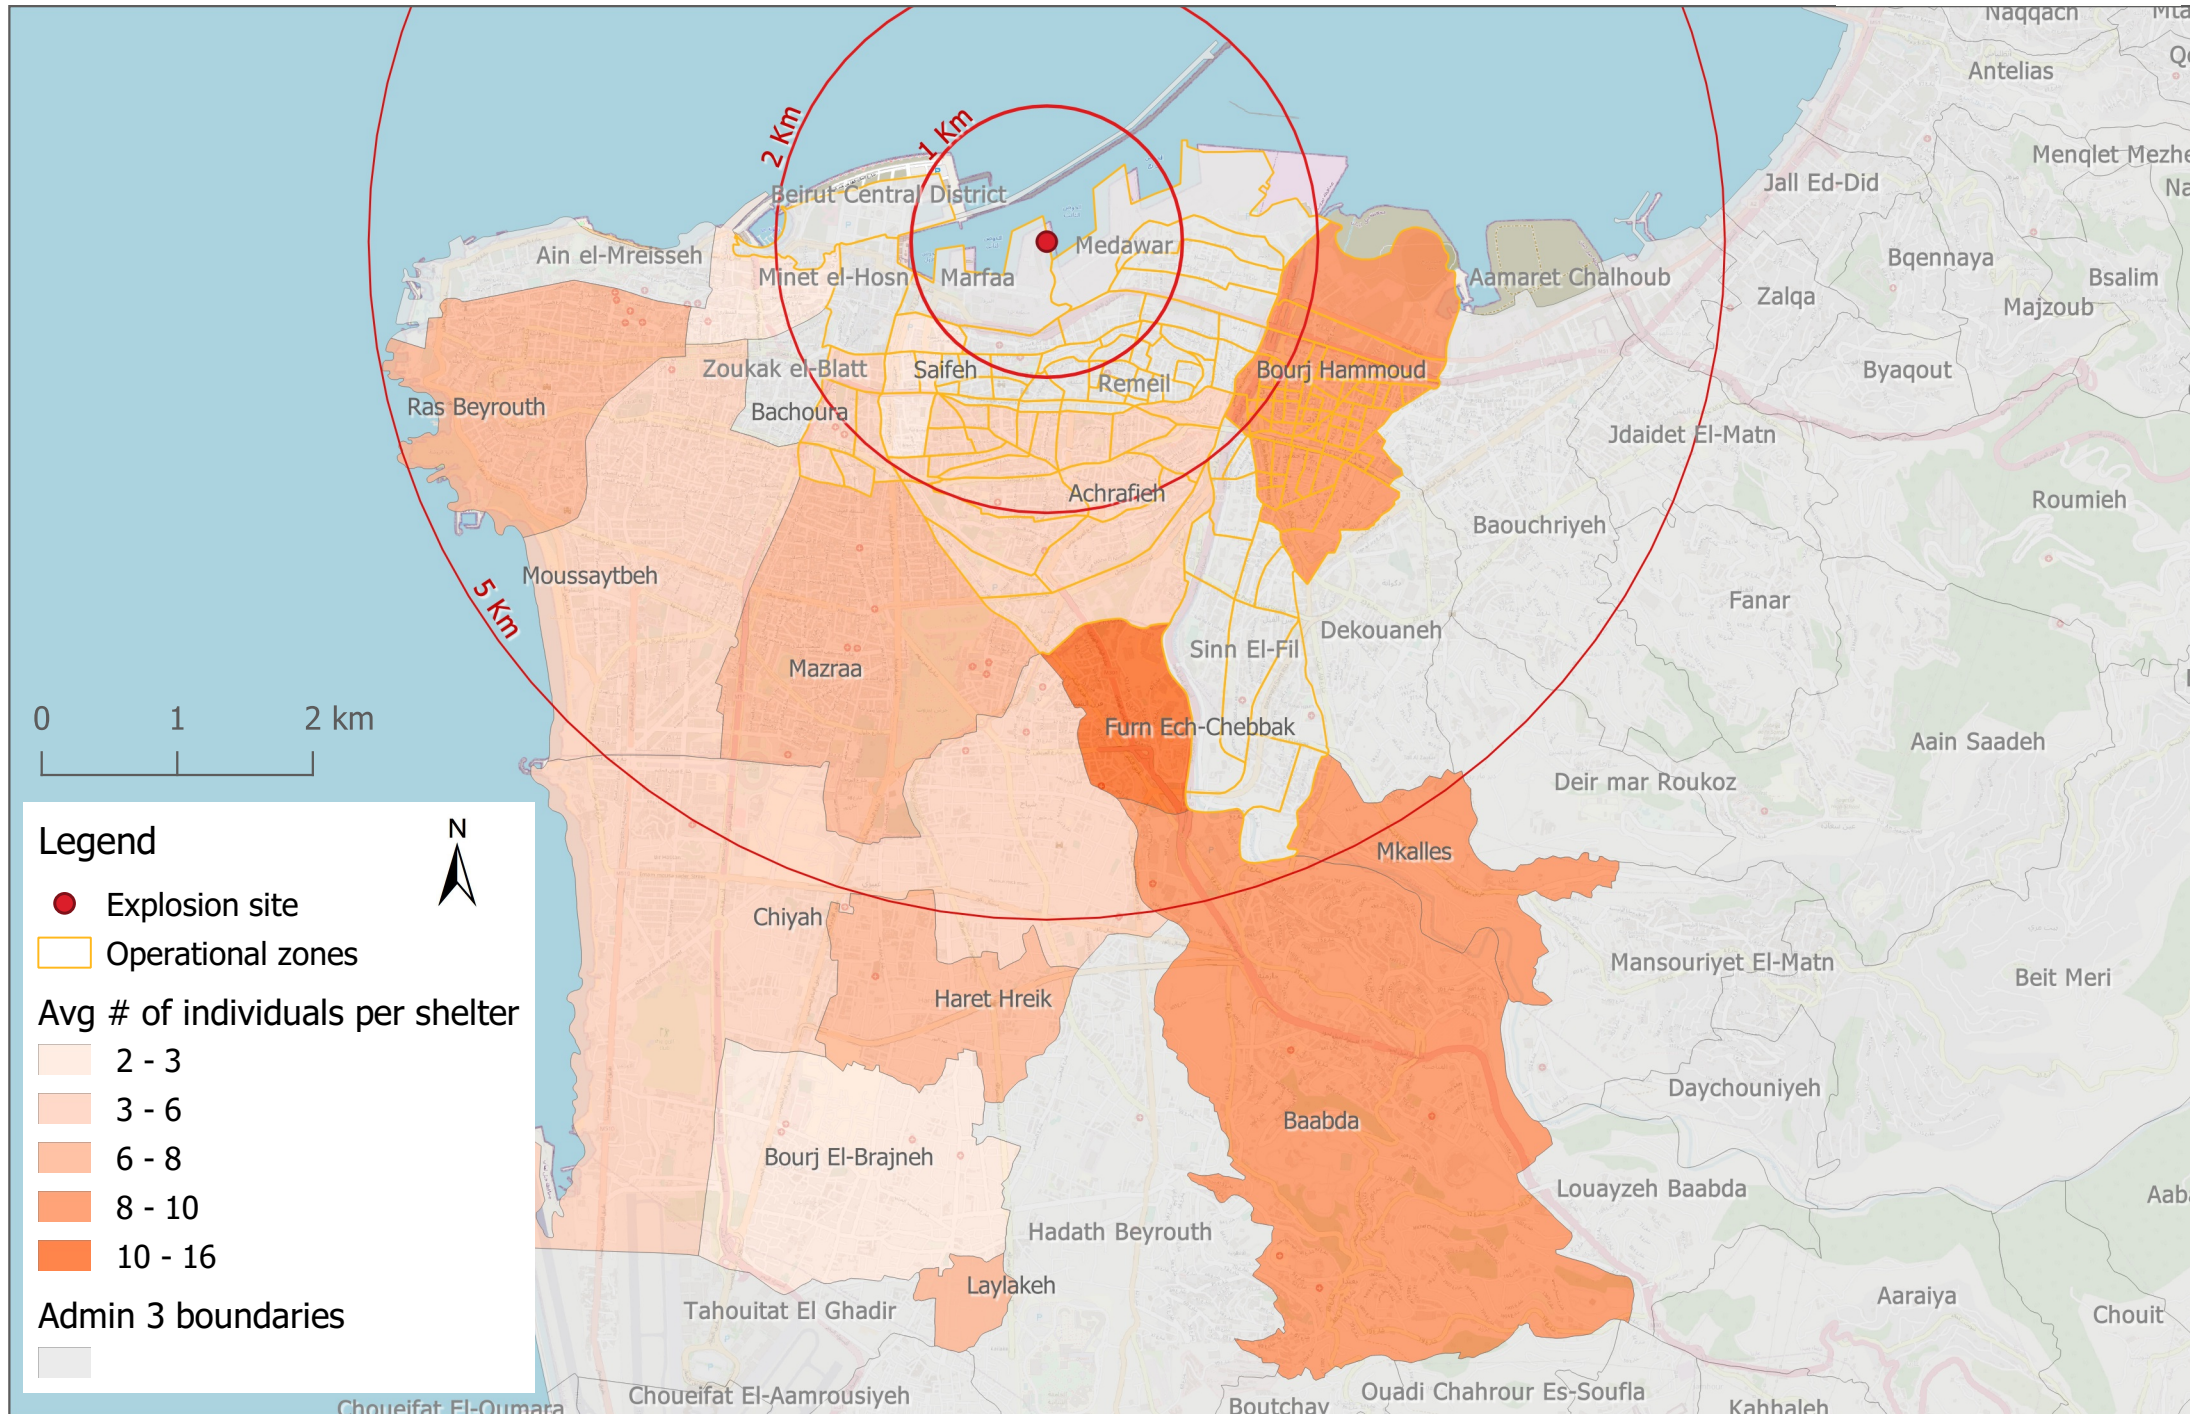

# MIGRANT WORKER VULNERABILITY

Migrants residing in the vicinity of the Beirut explosion

Map production date: 19 August, 2020

Source data: IOM Lebanon, Humanitarian Data Exchange, OpenStreetMap

This map is for illustration purposes only. The boundaries and names shown and the designations used on this map do not imply official endorsement or acceptance by the International Organization for Migration.