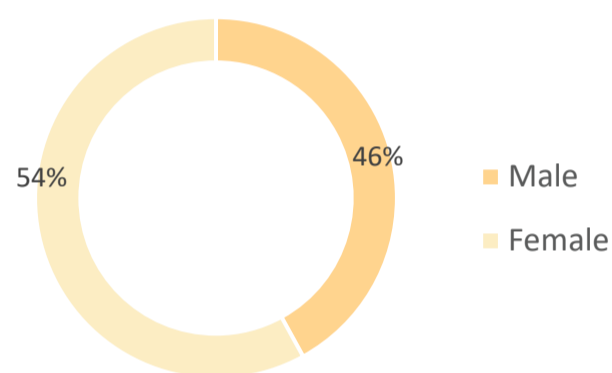

Affected Population:
18,349 Individuals

Casualties:
40 Individuals

Damaged Shelters:
2,155 Block
Shelters

Movement Trigger:
Armed attacks/
Floods

OVERVIEW

The crisis in Nigeria's North Central and North West zones, which involves long-standing tensions between ethnic and linguistic groups; attacks by criminal groups; and banditry/hirabah (such as kidnapping and grand larceny along major highways) led to fresh wave of population displacement.

Latest attacks affected 3,552 individuals, including 153 injuries and 40 fatalities, in Zagon Kataf LGA of Kaduna State, Akwanga LGA of Nasarawa State, Bassa LGA of Plateau State and Kaura Namoda LGA of Zamfara State between the 03 - 09 August, 2020. While 14,795 individuals were displaced due to flooding in Kaduna, Katsina, Zamfara and Sokoto States. The attacks caused people to flee to neighboring localities.

A rapid assessment was conducted by field staff to assess the impact on people and immediate needs.

GENDER (FIG. 1)

MOST NEEDED ASSISTANCE (FIG. 2)

The map is for illustration purposes only. The depiction and use of boundaries, geographic names and related data shown are not warranted to be error free nor do they imply judgment on the legal status of any territory, or any endorsement or acceptance of such boundaries by IOM.