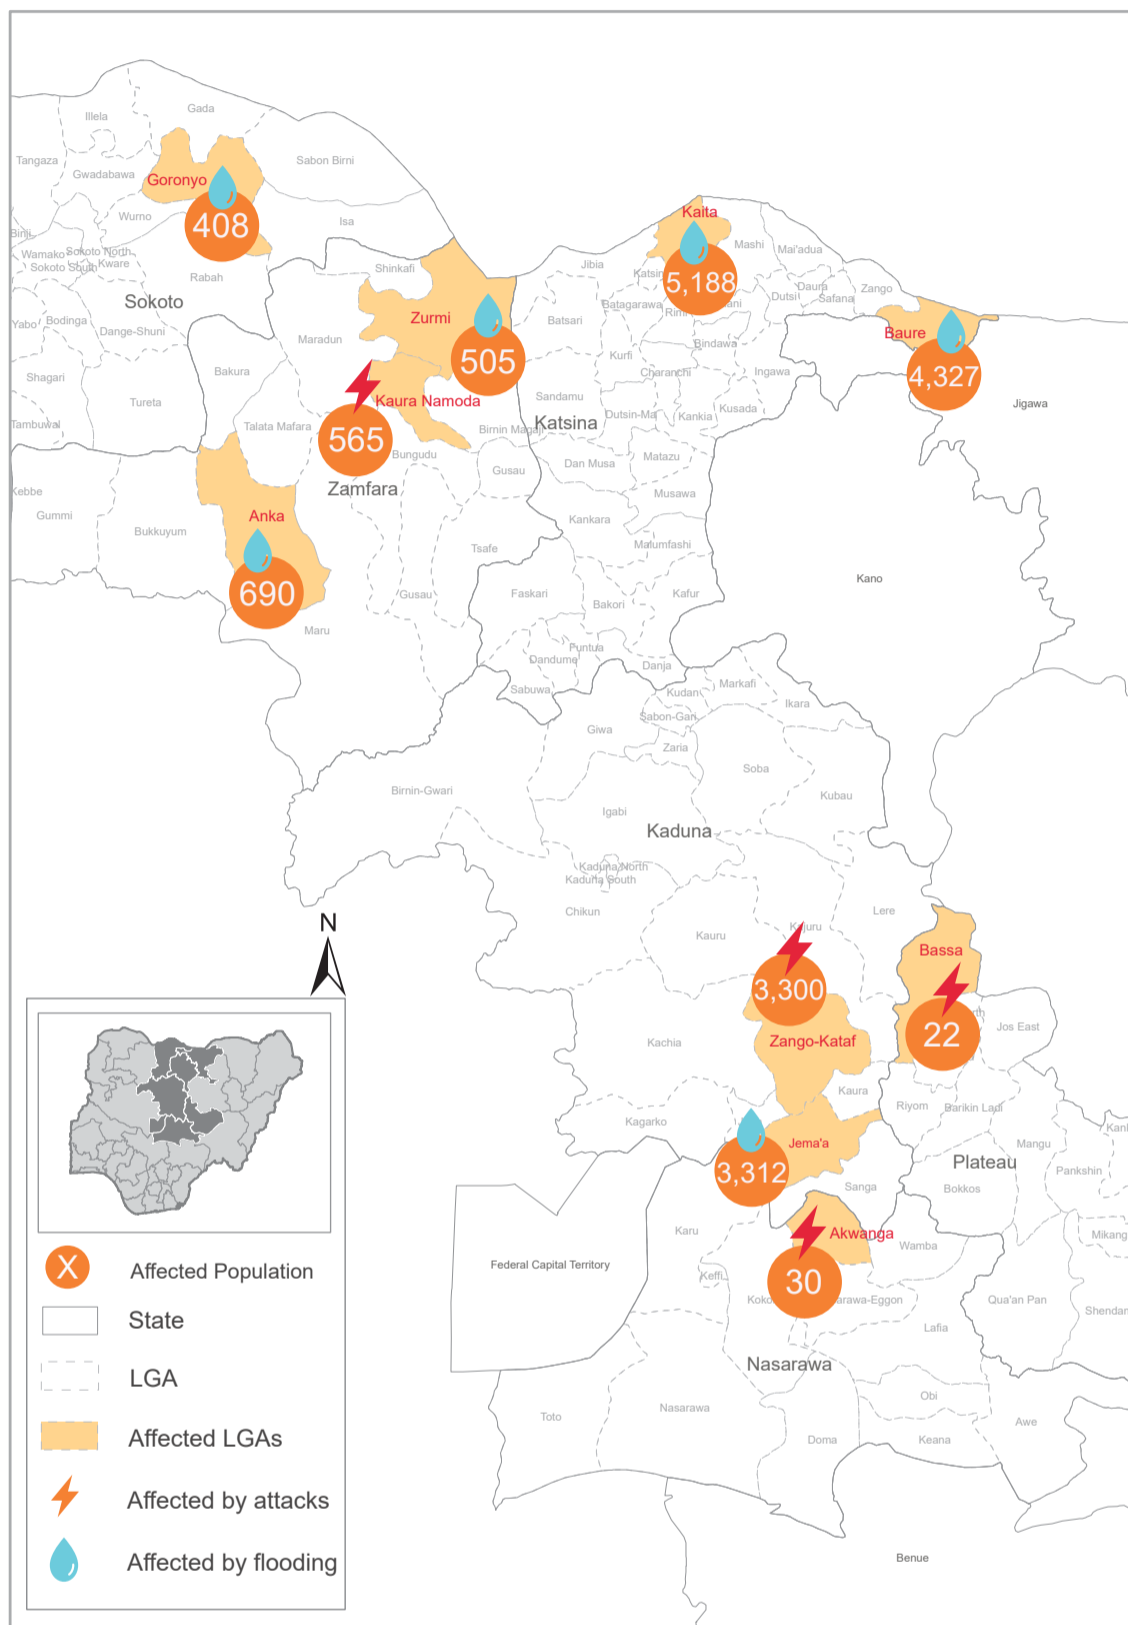

Affected Population:
18,349 Individuals

Casualties:
40 Individuals

Damaged Shelters:
2,155 Block
Shelters

Movement Trigger:
Armed attacks/
Floods

OVERVIEW

The crisis in Nigeria's North Central and North West zones, which involves long-standing tensions between ethnic and linguistic groups; attacks by criminal groups; and banditry/hirabah (such as kidnapping and grand larceny along major highways) led to fresh wave of population displacement.

Latest attacks affected 3,552 individuals, including 153 injuries and 40 fatalities, in Zagon Kataf LGA of Kaduna State, Akwanga LGA of Nasarawa State, Bassa LGA of Plateau State and Kaura Namoda LGA of Zamfara State between the 03 - 09 August, 2020. While 14,795 individuals were displaced due to flooding in Kaduna, Katsina, Zamfara and Sokoto States. The attacks caused people to flee to neighboring localities.

A rapid assessment was conducted by field staff to assess the impact on people and immediate needs.

GENDER (FIG. 1)

MOST NEEDED ASSISTANCE (FIG. 2)

The map is for illustration purposes only. The depiction and use of boundaries, geographic names and related data shown are not warranted to be error free nor do they imply judgment on the legal status of any territory, or any endorsement or acceptance of such boundaries by IOM.