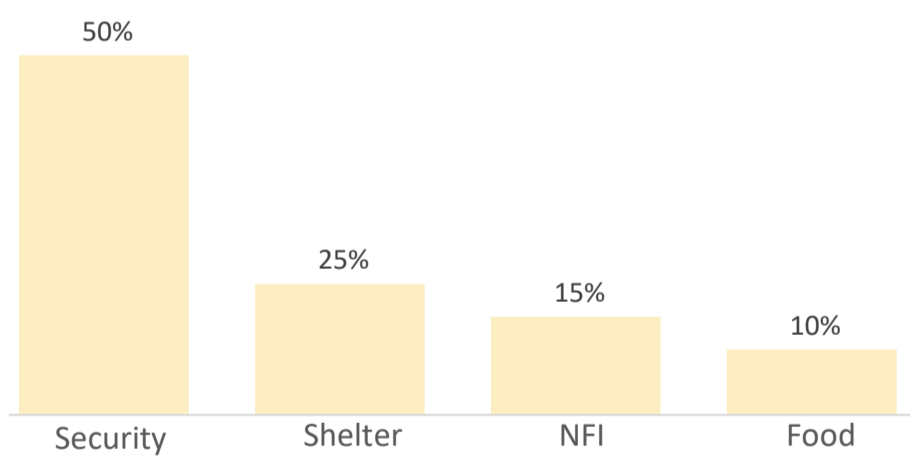

Affected Population:
18,349 Individuals

Casualties:
40 Individuals

Damaged Shelters:
2,155 Block
Shelters

Movement Trigger:
Armed attacks/
Floods

OVERVIEW

The crisis in Nigeria's North Central and North West zones, which involves long-standing tensions between ethnic and linguistic groups; attacks by criminal groups; and banditry/hirabah (such as kidnapping and grand larceny along major highways) led to fresh wave of population displacement.

Latest attacks affected 3,552 individuals, including 153 injuries and 40 fatalities, in Zagon Kataf LGA of Kaduna State, Akwanga LGA of Nasarawa State, Bassa LGA of Plateau State and Kaura Namoda LGA of Zamfara State between the 03 - 09 August, 2020. While 14,795 individuals were displaced due to flooding in Kaduna, Katsina, Zamfara and Sokoto States. The attacks caused people to flee to neighboring localities.

A rapid assessment was conducted by field staff to assess the impact on people and immediate needs.

GENDER (FIG. 1)

MOST NEEDED ASSISTANCE (FIG. 2)

The map is for illustration purposes only. The depiction and use of boundaries, geographic names and related data shown are not warranted to be error free nor do they imply judgment on the legal status of any territory, or any endorsement or acceptance of such boundaries by IOM.