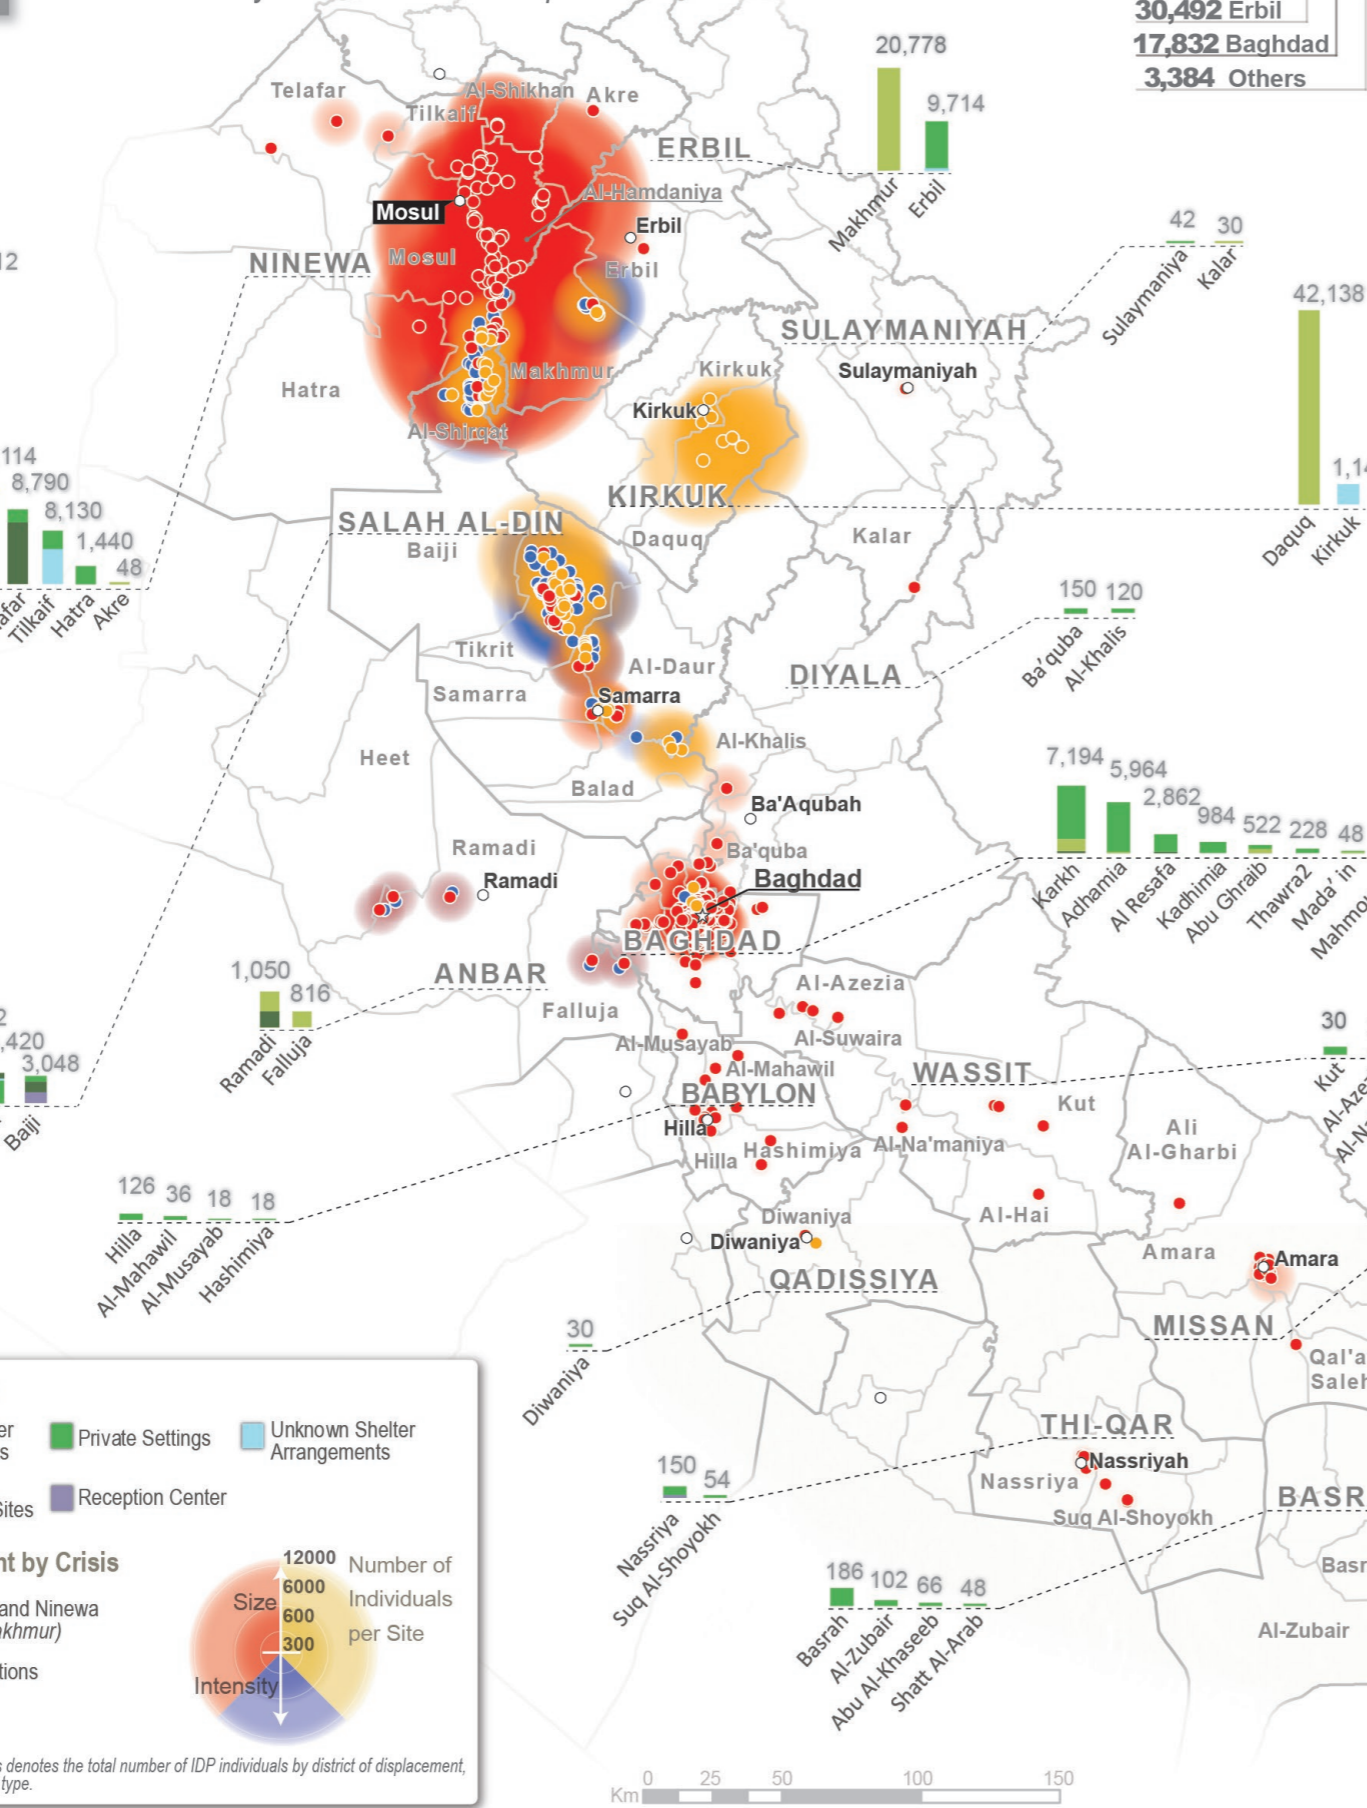

DISPLACEMENT TRACKING MATRIX

MOSUL CORRIDOR EMERGENCY DISPLACEMENT ANALYSIS TRACKING

The Emergency Tracking (ET) system tool is aimed at tracking sudden population displacements or return movements triggered by specific crises. The ET figures are not cumulative, rather they provide a snapshot of the population currently displaced on the indicated date. This dashboard merges three ET datasets: **1) Salah al-Din and Ninewa ET** covers the displacement caused by the military operations in Shirqat and Baiji districts (Salah al-Din governorate), and Qayara sub-district (Ninewa governorate) since mid-June 2016; **2) Hawija ET** covers the displacement due to the clashes in Hawija district (Kirkuk governorate) since August 2016; **3) Mosul Operations ET** covers the displacement caused by military operations since 17 October 2016. The dashboard includes also the displacement caused by the military operations in **Makhmur district** at the end of March 2016.

as of 27 JUNE 2017

114,088 IDP Families
684,528 Individuals¹

Ninewa 406,056 | **Salah al-Din 183,486** | **Kirkuk 43,278**

IDP Individuals by Governorate of Displacement

150,864 IDP individuals by District of Origin - Salah al-Din and Ninewa*

12	Al-Hawija
216	Telafar
258	Balad
666	Al-Ba'aj
1,290	Hatra
1,986	Al-Daur
8,220	Makhmur
10,830	Mosul
31,944	Baiji
95,442	Al-Shirqat

435,216 IDP individuals by District of Origin - Mosul Operations

18	Sinjar
120	Baiji
288	Makhmur
1,860	Al-Hamdaniya
2,220	Telafar
9,534	Tilkaif
18,402	Hatra
50,436	Al-Ba'aj
352,338	Mosul