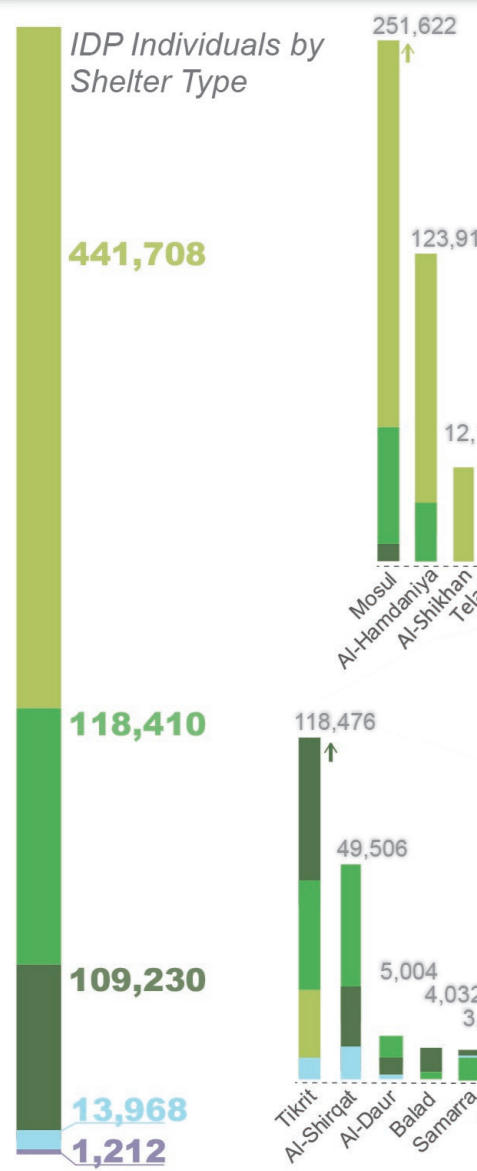

DISPLACEMENT TRACKING MATRIX

MOSUL CORRIDOR EMERGENCY DISPLACEMENT ANALYSIS TRACKING

The Emergency Tracking (ET) system tool is aimed at tracking sudden population displacements or return movements triggered by specific crises. The ET figures are not cumulative, rather they provide a snapshot of the population currently displaced on the indicated date. This dashboard merges three ET datasets: **1) Salah al-Din and Ninewa ET** covers the displacement caused by the military operations in Shirqat and Baiji districts (Salah al-Din governorate), and Qayara sub-district (Ninewa governorate) since mid-June 2016; **2) Hawija ET** covers the displacement due to the clashes in Hawija district (Kirkuk governorate) since August 2016; **3) Mosul Operations ET** covers the displacement caused by military operations since 17 October 2016. The dashboard includes also the displacement caused by the military operations in **Makhmur district** at the end of March 2016.

as of 27 JUNE 2017

114,088 IDP Families
684,528 Individuals¹

Ninewa 406,056 | **Salah al-Din 183,486** | **Kirkuk 43,278**

IDP Individuals by Governorate of Displacement

150,864 IDP individuals by District of Origin - Salah al-Din and Ninewa*

98,448 IDP individuals by District of Origin - Al-Hawija

¹Figures for number of individual IDPs have been calculated by multiplying the number of families by 6, the average size of an Iraqi family.
Source: Thematic data, IOM-DTM; Administrative, IOM-DTM; Basemap: Esri, USGS, NOAA. This map is for illustration purposes only. Names and boundaries on this map do not imply official endorsement or acceptance by IOM. For more information: iraqdtm@iom.int
map code: K2M8V1700612IRQ33FA3L-IOMERBMOSUL1007