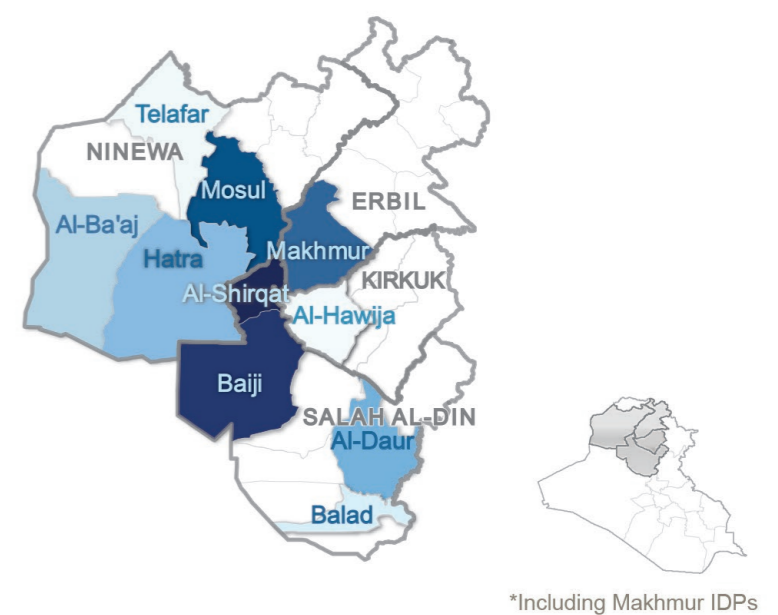

DISPLACEMENT TRACKING MATRIX

MOSUL CORRIDOR EMERGENCY DISPLACEMENT ANALYSIS TRACKING

The Emergency Tracking (ET) system tool is aimed at tracking sudden population displacements or return movements triggered by specific crises. The ET figures are not cumulative, rather they provide a snapshot of the population currently displaced on the indicated date. This dashboard merges three ET datasets: **1) Salah al-Din and Ninewa ET** covers the displacement caused by the military operations in Shirqat and Baiji districts (Salah al-Din governorate), and Qayara sub-district (Ninewa governorate) since mid-June 2016; **2) Hawija ET** covers the displacement due to the clashes in Hawija district (Kirkuk governorate) since August 2016; **3) Mosul Operations ET** covers the displacement caused by military operations since 17 October 2016. The dashboard includes also the displacement caused by the military operations in **Makhmur district** at the end of March 2016.

as of 27 JUNE 2017

114,088 IDP Families
684,528 Individuals¹

Ninewa 406,056 | **Salah al-Din 183,486** | **Kirkuk 43,278**

IDP Individuals by Governorate of Displacement

150,864 IDP individuals by District of Origin - Salah al-Din and Ninewa*

12	Al-Hawija
216	Telafar
258	Balad
666	Al-Ba'aj
1,290	Hatra
1,986	Al-Daur
8,220	Makhmur
10,830	Mosul
31,944	Baiji
95,442	Al-Shirqat

435,216 IDP individuals by District of Origin - Mosul Operations

18	Sinjar
120	Baiji
288	Makhmur
1,860	Al-Hamdaniya
2,220	Telafar
9,534	Tilkaif
18,402	Hatra
50,436	Al-Ba'aj
352,338	Mosul