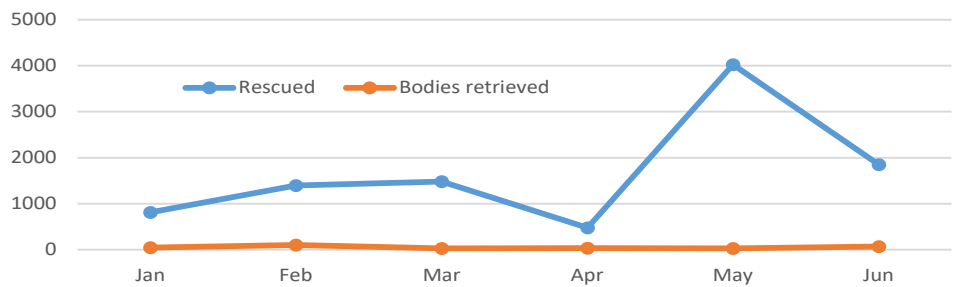

10,034
RESCUED
in 2017

RESCUED & BODIES RETRIEVED IN 2017

ITALY

In 2017,
71,978
ARRIVALS

were recorded by sea to Italy through the Central Mediterranean route

2,011
DEATHS

were recorded along the Central Mediterranean route in 2017

Disclaimer: Figures based on updates from Libyan Coast Guard, Libyan Coast Security, Libyan Red Crescent and other Implementing partners. DTM findings on migrants also include persons who originate from refugee producing countries. Figures on Maritime Incidents in Libya are estimates based on initial reports at the time of each incident, and are regularly updated as more information becomes available.