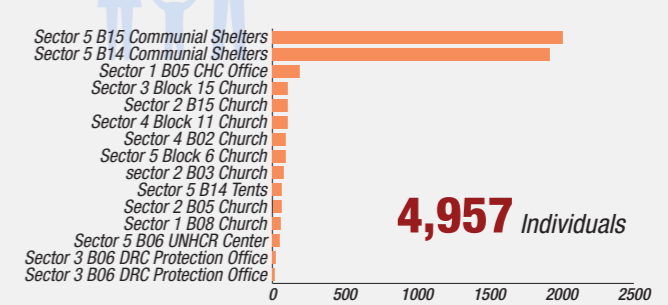

**Overview**

Internally Displaced Persons (IDPs) have been sheltering at the Bentiu protection of civilian (PoC) site since December 2013. There are currently 114,537 IDPs seeking protection in the site. Humanitarian partners and UNMISS are working with the communities to improve the living conditions in the site.

**Population Heat Map for Bentiu PoC**

**Population per Sector**

**SqM per Person**

**Population <5 and ≥5 years**

**Population living in communal shelters and tents**

**Male and Female Population breakdown**

**PoC Structures\***

**Population trend Dec 2015 - Jun 2017**