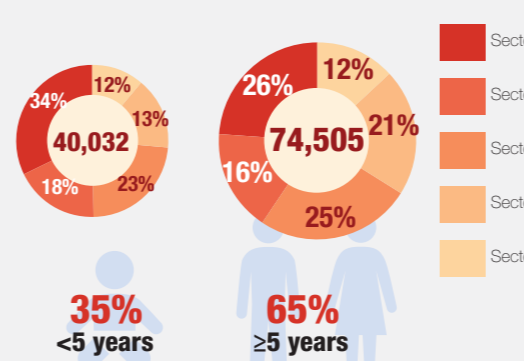

**Overview**

Internally Displaced Persons (IDPs) have been sheltering at the Bentiu protection of civilian (PoC) site since December 2013. There are currently 114,537 IDPs seeking protection in the site. Humanitarian partners and UNMISS are working with the communities to improve the living conditions in the site.

**Population Heat Map for Bentiu PoC**

**Population per Sector**

**SqM per Person**

**Population <5 and ≥5 years**

**Population living in communal shelters and tents**

**Male and Female Population breakdown**

**PoC Structures\***

**Population trend Dec 2015 - Jun 2017**