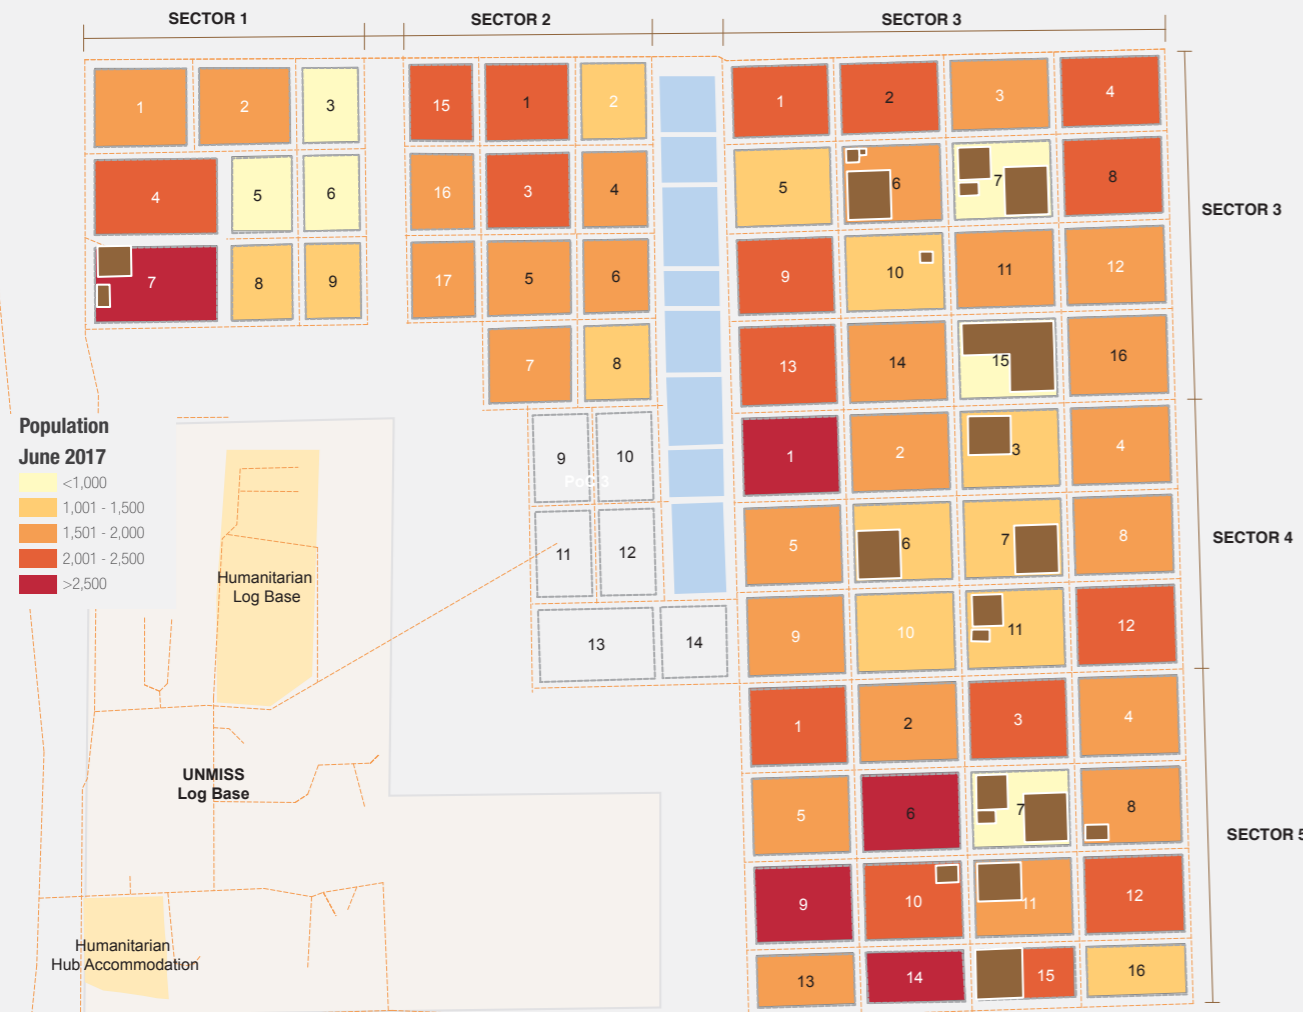

**Overview**

Internally Displaced Persons (IDPs) have been sheltering at the Bentiu protection of civilian (PoC) site since December 2013. There are currently 114,537 IDPs seeking protection in the site. Humanitarian partners and UNMISS are working with the communities to improve the living conditions in the site.

**Population Heat Map for Bentiu PoC**

**Population per Sector**

**SqM per Person**

**Population <5 and ≥5 years**

**Population living in communal shelters and tents**

**Male and Female Population breakdown**

**PoC Structures\***

**Population trend Dec 2015 - Jun 2017**