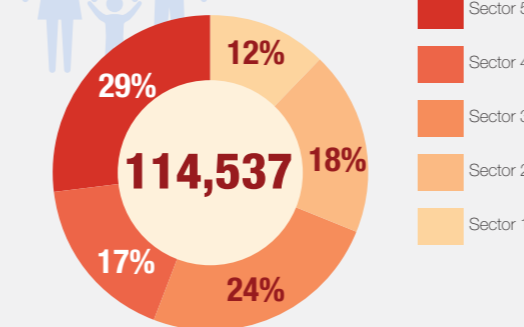

**Overview**

Internally Displaced Persons (IDPs) have been sheltering at the Bentiu protection of civilian (PoC) site since December 2013. There are currently 114,537 IDPs seeking protection in the site. Humanitarian partners and UNMISS are working with the communities to improve the living conditions in the site.

**Population Heat Map for Bentiu PoC**

**Population per Sector**

**SqM per Person**

**Population <5 and ≥5 years**

**Population living in communal shelters and tents**

**Male and Female Population breakdown**