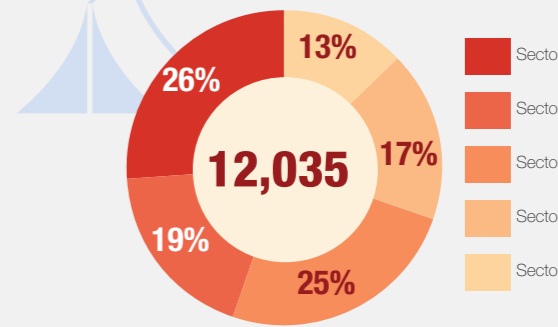

**Overview**

Internally Displaced Persons (IDPs) have been sheltering at the Bentiu protection of civilian (PoC) site since December 2013. There are currently 114,537 IDPs seeking protection in the site. Humanitarian partners and UNMISS are working with the communities to improve the living conditions in the site.

**Population Heat Map for Bentiu PoC**

**Population per Sector**

**SqM per Person**

**Population <5 and ≥5 years**

**Population living in communal shelters and tents**

**Male and Female Population breakdown**

**PoC Structures\***

**Population trend Dec 2015 - Jun 2017**