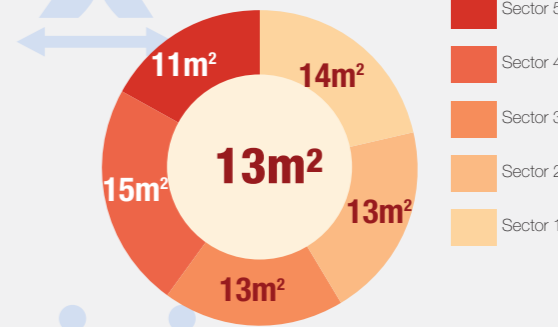

**Overview**

Internally Displaced Persons (IDPs) have been sheltering at the Bentiu protection of civilian (PoC) site since December 2013. There are currently 114,537 IDPs seeking protection in the site. Humanitarian partners and UNMISS are working with the communities to improve the living conditions in the site.

**Population Heat Map for Bentiu PoC**

**Population per Sector**

**SqM per Person**

**Population <5 and ≥5 years**

**Population living in communal shelters and tents**

**Male and Female Population breakdown**