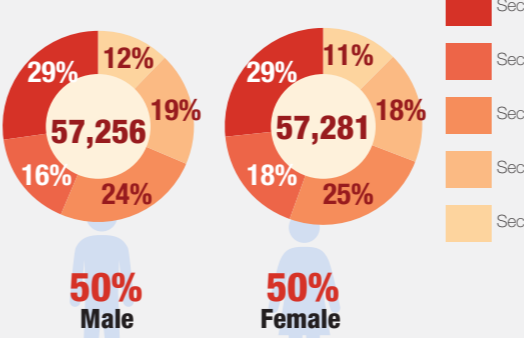

**Overview**

Internally Displaced Persons (IDPs) have been sheltering at the Bentiu protection of civilian (PoC) site since December 2013. There are currently 114,537 IDPs seeking protection in the site. Humanitarian partners and UNMISS are working with the communities to improve the living conditions in the site.

**Population Heat Map for Bentiu PoC**

**Population per Sector**

**SqM per Person**

**Population <5 and ≥5 years**

**Population living in communal shelters and tents**

**Male and Female Population breakdown**

**PoC Structures\***

**Population trend Dec 2015 - Jun 2017**