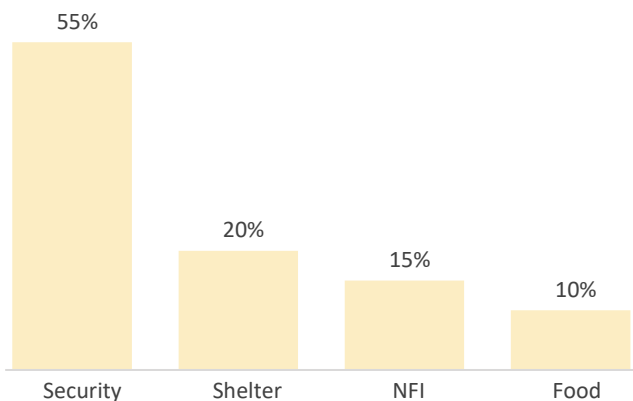

Affected Population:
8,910 Individuals

Casualties:
72 Individuals

Movement Trigger:
Armed attacks/
Communal Clash

OVERVIEW

The crisis in Nigeria's North Central and North West zones, which involves long-standing tensions between ethnic and linguistic groups; attacks by criminal groups; and banditry/hirabah (such as kidnapping and grand larceny along major highways) led to fresh wave of population displacement.

Latest attacks affected 8,910 individuals, including 191 injuries and 72 fatalities, in Logo LGA of Benue State, Birnin Gwari, Zangon Kataf LGAs of Kaduna State, Batsari, Jibia LGAs of Katsina State and Isa, Sabon Birnin LGAs of Sokoto State between 06 - 12 July 2020. The attacks caused people to flee to neighboring localities.

A rapid assessment was conducted by field staff to assess the impact on people and immediate needs.

GENDER (FIG. 1)

MOST NEEDED ASSISTANCE (FIG. 2)

The map is for illustration purposes only. The depiction and use of boundaries, geographic names and related data shown are not warranted to be error free nor do they imply judgment on the legal status of any territory, or any endorsement or acceptance of such boundaries by IOM.