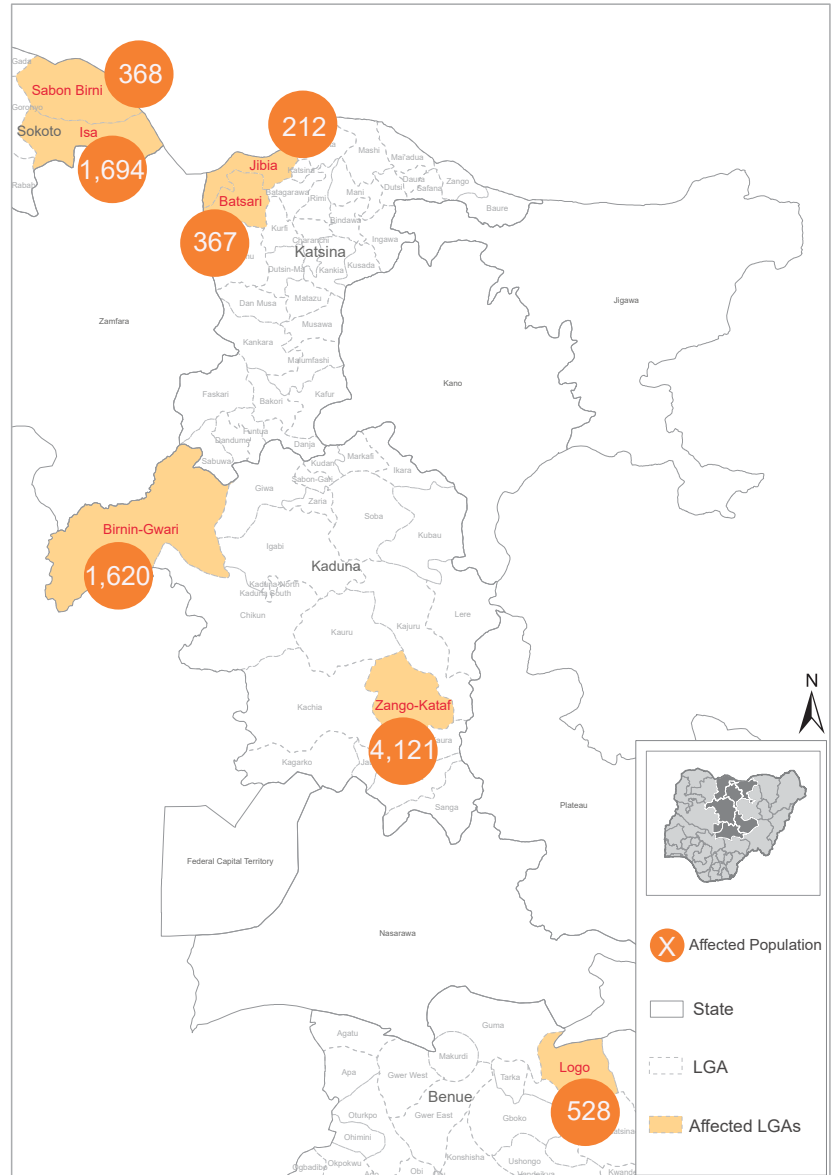

Affected Population:
8,910 Individuals

Casualties:
72 Individuals

Movement Trigger:
Armed attacks/
Communal Clash

OVERVIEW

The crisis in Nigeria's North Central and North West zones, which involves long-standing tensions between ethnic and linguistic groups; attacks by criminal groups; and banditry/hirabah (such as kidnapping and grand larceny along major highways) led to fresh wave of population displacement.

Latest attacks affected 8,910 individuals, including 191 injuries and 72 fatalities, in Logo LGA of Benue State, Birnin Gwari, Zangon Kataf LGAs of Kaduna State, Batsari, Jibia LGAs of Katsina State and Isa, Sabon Birnin LGAs of Sokoto State between 06 - 12 July 2020. The attacks caused people to flee to neighboring localities.

A rapid assessment was conducted by field staff to assess the impact on people and immediate needs.

GENDER (FIG. 1)

MOST NEEDED ASSISTANCE (FIG. 2)

The map is for illustration purposes only. The depiction and use of boundaries, geographic names and related data shown are not warranted to be error free nor do they imply judgment on the legal status of any territory, or any endorsement or acceptance of such boundaries by IOM.

AFFECTED POPULATION (TABLE 1)

	Batsari	Birnin Gwari	Isa	Jibia	Logo	S/Birnin	Zangon Kataf	TOTAL
Number of Households	53	231	331	28	88	143	719	1,593
Number of Individuals	367	1,620	1,694	212	528	368	4,121	8,910
Number of Casualties	15	8	4	2	7	2	34	72
Male	165	677	722	96	210	138	1,885	3,893
Female	202	943	972	116	318	230	2,236	5,017
Children	112	212	310	83	151	65	885	1,818
Damaged Shelters	0	25	0	0	88	0	62	175