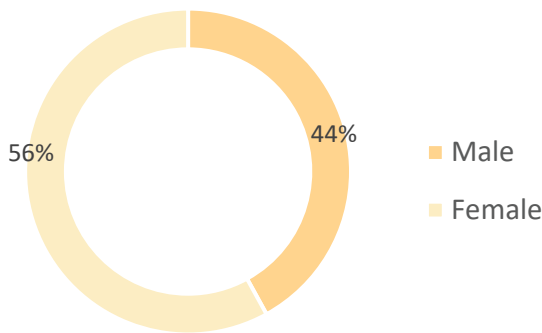

Affected Population:
8,910 Individuals

Casualties:
72 Individuals

Movement Trigger:
Armed attacks/
Communal Clash

OVERVIEW

The crisis in Nigeria's North Central and North West zones, which involves long-standing tensions between ethnic and linguistic groups; attacks by criminal groups; and banditry/hirabah (such as kidnapping and grand larceny along major highways) led to fresh wave of population displacement.

Latest attacks affected 8,910 individuals, including 191 injuries and 72 fatalities, in Logo LGA of Benue State, Birnin Gwari, Zangon Kataf LGAs of Kaduna State, Batsari, Jibia LGAs of Katsina State and Isa, Sabon Birnin LGAs of Sokoto State between 06 - 12 July 2020. The attacks caused people to flee to neighboring localities.

A rapid assessment was conducted by field staff to assess the impact on people and immediate needs.

GENDER (FIG. 1)

MOST NEEDED ASSISTANCE (FIG. 2)

The map is for illustration purposes only. The depiction and use of boundaries, geographic names and related data shown are not warranted to be error free nor do they imply judgment on the legal status of any territory, or any endorsement or acceptance of such boundaries by IOM.