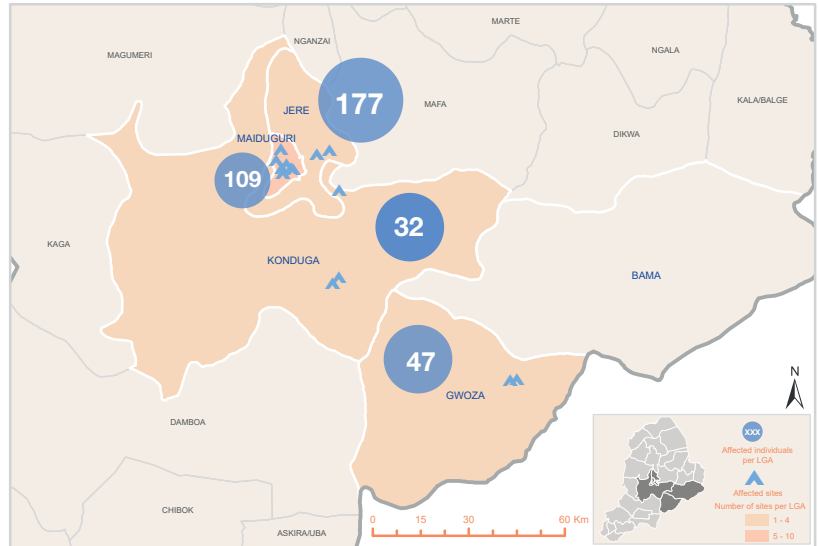

SUMMARY

With the onset of the rainy season in Nigeria's conflict-affected northeastern State of Borno, varying degrees of damages are expected to infrastructures (self-made and constructed) in camps and camp-like settings. This is so because the rains are more often than not accompanied by very high winds and have been known to cause serious damage to properties.

On 5 May 2020, IOM's DTM program carried out an assessment to ascertain the level of damage sustained in camps and camp-like settings due to heavy windstorm and rainfall between 4th and 5th June 2020. Overall, 10 camps were affected in Gwoza, Maiduguri, Jere and Konduga LGAs.

Affected camps include: Camp D (Damara Arrival Center), Camp E in Gwoza LGA; Bakasi Camp, Doron Baga Camp, Eyn Can Center Camp in Maiduguri Metropolitan Council (MMC); Ahmed Grema Camp, Custom House, Musari Camp in Jere LGA and 250 Housing Estate (Dalori II), Federal Training Center Camp (Dalori I) in Konduga LGA.

Damages at IDP Sites between 4th and 5th June 2020

LGA	Site ID	Site Name	Number of Households	Number of Individuals	Number of Damaged shelters	Number of damaged toilets	Number of damaged shower points
Gwoza	BO_S240	Camp D (Damara Arrival Centre)	8	32	40	8	0
	BO_S246	Camp E	3	15	3	3	0
Gwoza Total			11	47	43	11	0
Jere	BO_S324	Ahmed Grema	35	165	35	0	0
	BO_S151	Custom House	0	0	0	5	0
	BO_S159	Musari Camp	5	12	5	0	0
Jere Total			40	177	40	5	0
Konduga	BO_S021	250 Housing Estate (Dalori 2)	0	0	0	1	0
	BO_S016	Federal Training Center Camp (Dalori I Camp)	10	32	38	0	0
Konduga Total			10	32	38	1	0
Maiduguri M. C.	BO_S010	Bakasi Camp	14	60	14	3	1
	BO_S318	Doron Baga Camp	14	49	14	0	0
	BO_S012	Eyn Can Centre Camp	0	0	0	10	4
Maiduguri M. C. Total			28	109	28	13	5
Grand Total			89	365	149	30	5