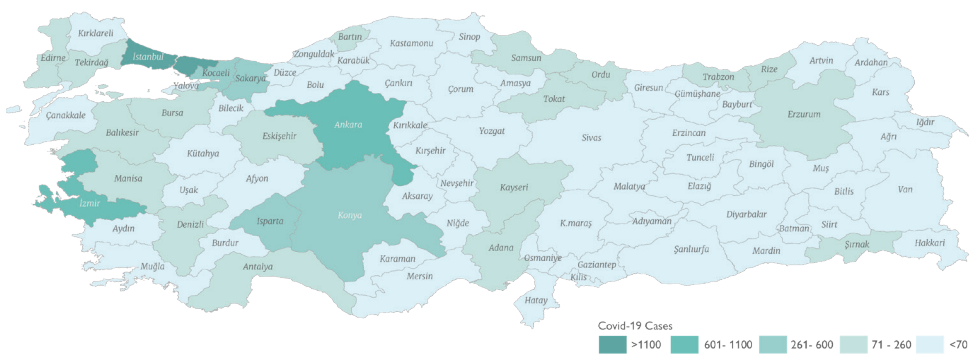

COVID-19 Turkey Infosheet

23 May 2020

TOP 10 PROVINCES WITH HIGHEST CASE NUMBERS*

1	Istanbul	12,231
2	İzmir	1,105
3	Ankara	860
4	Konya	601
5	Kocaeli	500
6	Sakarya	337
7	Isparta	289
8	Bursa	259
9	Adana	241
10	Zonguldak	197

*as of April 14

- | on May 23 | in total |
|------------------------------|---------------------------------|
| • 40,178 persons tested | • 775 patients in ICU |
| • 1,186 confirmed cases | • 388 patients needs ventilator |
| • 1,491 patients recovered | • 117.602 patients recovered |
| • 32 deaths (4,308 in total) | |

CASES BY PROVINCE

PROGRESSION

- March 10**
First confirmed case of Covid-19 seen in the country
- March 17**
First death caused by Covid-19 in the country
- April 10**
Number of deaths caused by Covid-19 exceeded 1,000
- April 23**
Number of confirmed cases of Covid-19 exceeded 100,000
- April 30**
Number of tests exceeded 1,000,000
- May 7**
Number of recovered patients exceeded 80,000