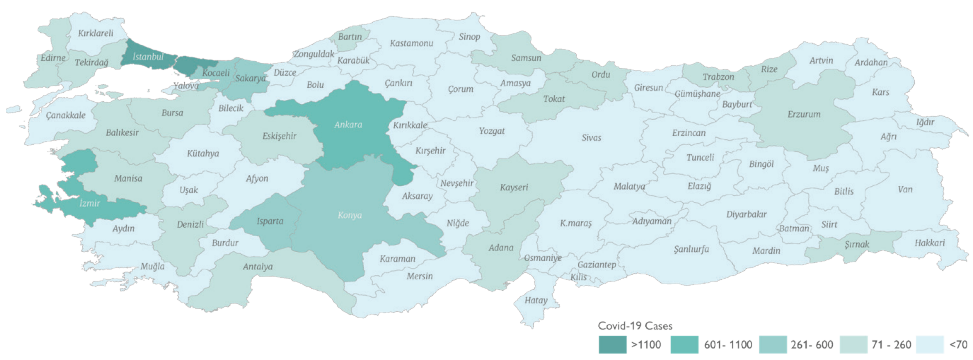

# COVID-19 Turkey Infosheet

20 May 2020

**TOP 10 PROVINCES WITH HIGHEST CASE NUMBERS\***

1	Istanbul	12,231
2	İzmir	1,105
3	Ankara	860
4	Konya	601
5	Kocaeli	500
6	Sakarya	337
7	Isparta	289
8	Bursa	259
9	Adana	241
10	Zonguldak	197

\*as of April 14

- | on May 20                    | in total                        |
|------------------------------|---------------------------------|
| • 20,838 persons tested      | • 877 patients in ICU           |
| • 972 confirmed cases        | • 445 patients needs ventilator |
| • 1,092 patients recovered   | • 113,987 patients recovered    |
| • 23 deaths (4,222 in total) |                                 |

## CASES BY PROVINCE