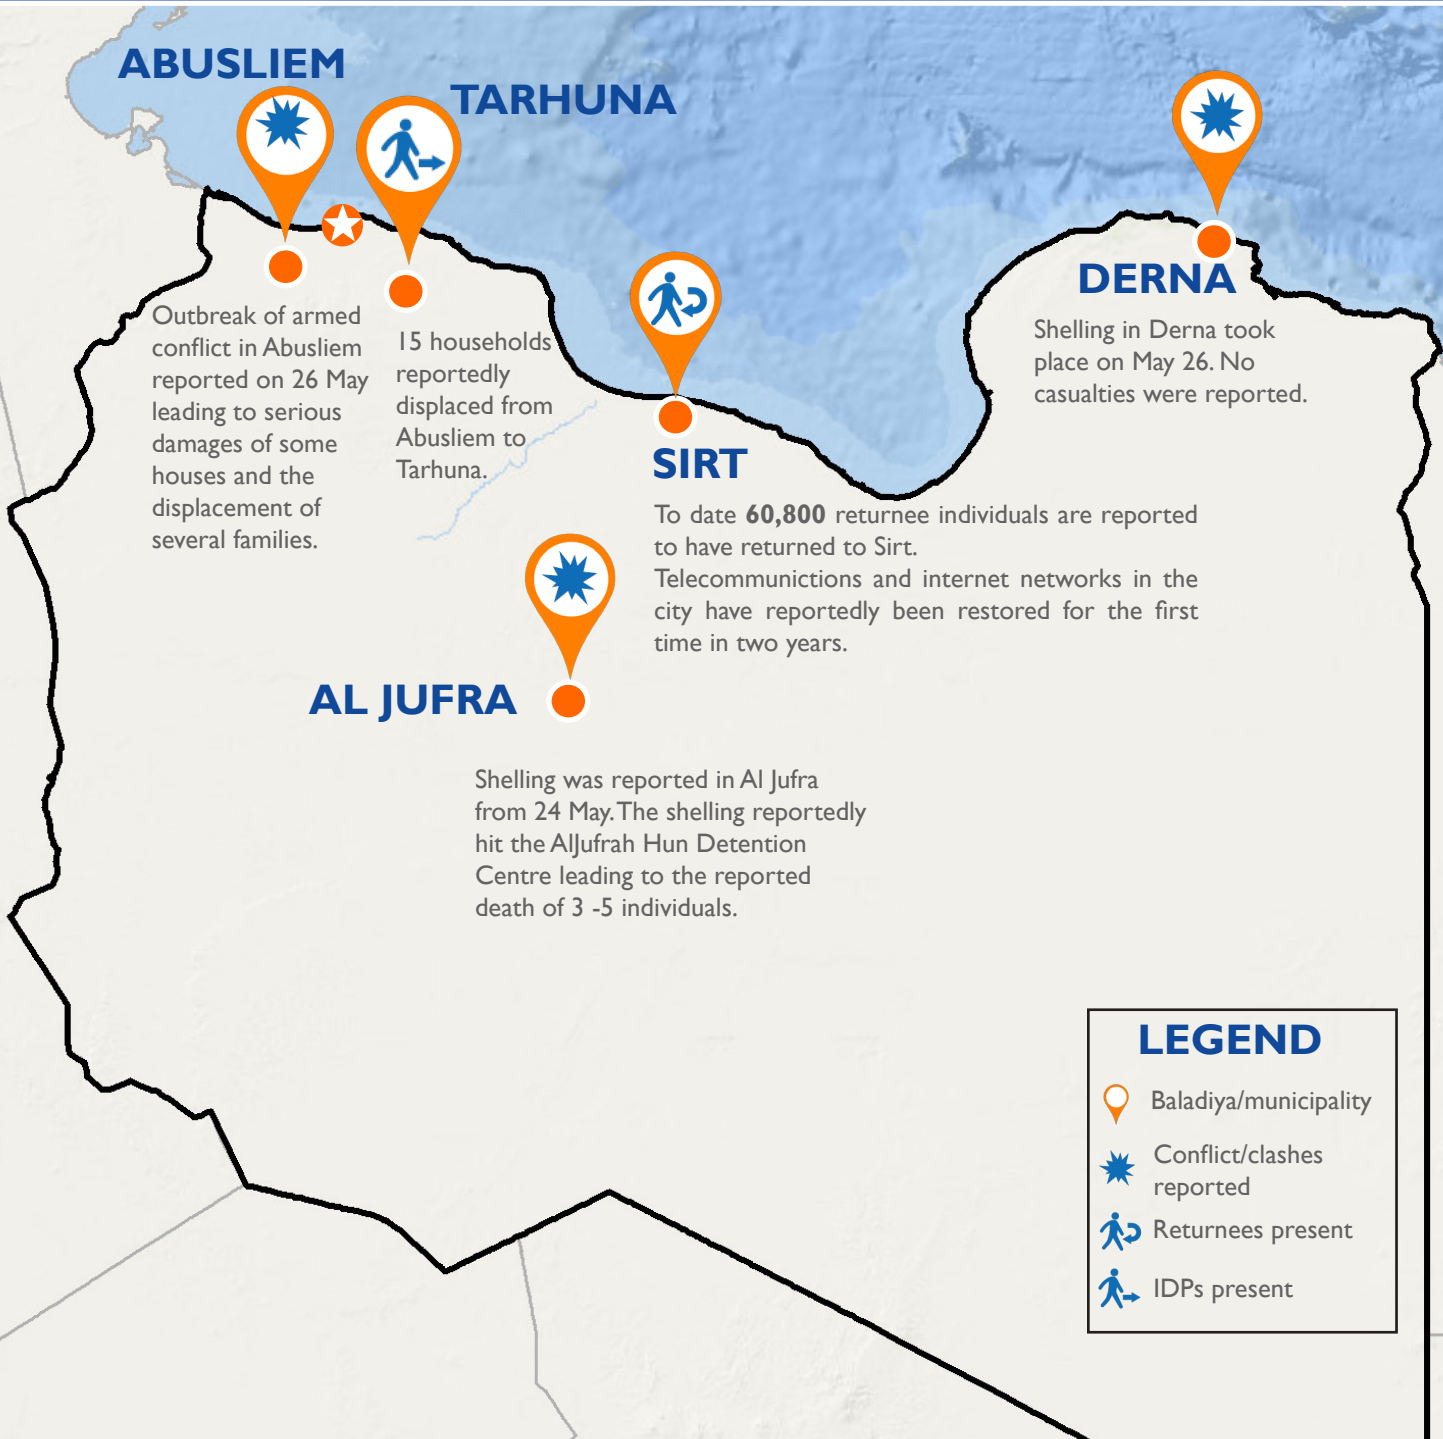

**DTM**

IOM • OIM  
THE UN MIGRATION AGENCY

# DISPLACEMENT EVENT TRACKER - BIWEEKLY UPDATE

17 - 31 May 2017

**LEGEND**

- Baladiya/municipality
- Conflict/clashes reported
- Returnees present
- IDPs present

The EventTracker is part of IOM Libya's DisplacementTracking Matrix (DTM) programme. DTM is a suite of tools that provide a comprehensive articulation of Libya's human mobility patterns. The Event Tracker is a biweekly tool collecting and triangulating information on the whole of Libya on any incidents related to IDPs, returnees and migrants, especially in regards to large population movements updates on border closures and new routes. For more information visit [www.globaldtm.info/libya](http://www.globaldtm.info/libya).

مؤسسة التبع الطاهر الزاوي الخيرية  
 فريق الدعم النفس اجتماعي  
 Psychosocial Support Team  
 مؤسسة كفاءة للتنمية  
 Kafaa Development Foundation  
 اثثار  
 Leave a story behind  
 SPOD  
 UKaid  
 from the British people

المنظمة الدولية للهجرة  
 منظمة الأمم المتحدة للهجرة  
 International Organization for Migration  
 The UN Migration Agency

Disclaimer: DTM's Event Tracker is sourced through DTM staff and partners and is triangulated with data collected through DTM's Flow Monitoring and MobilityTracking components. All data reported in the EventTracker is considered as reported and is validated in all final reports published by Flow Monitoring and MobilityTracking.