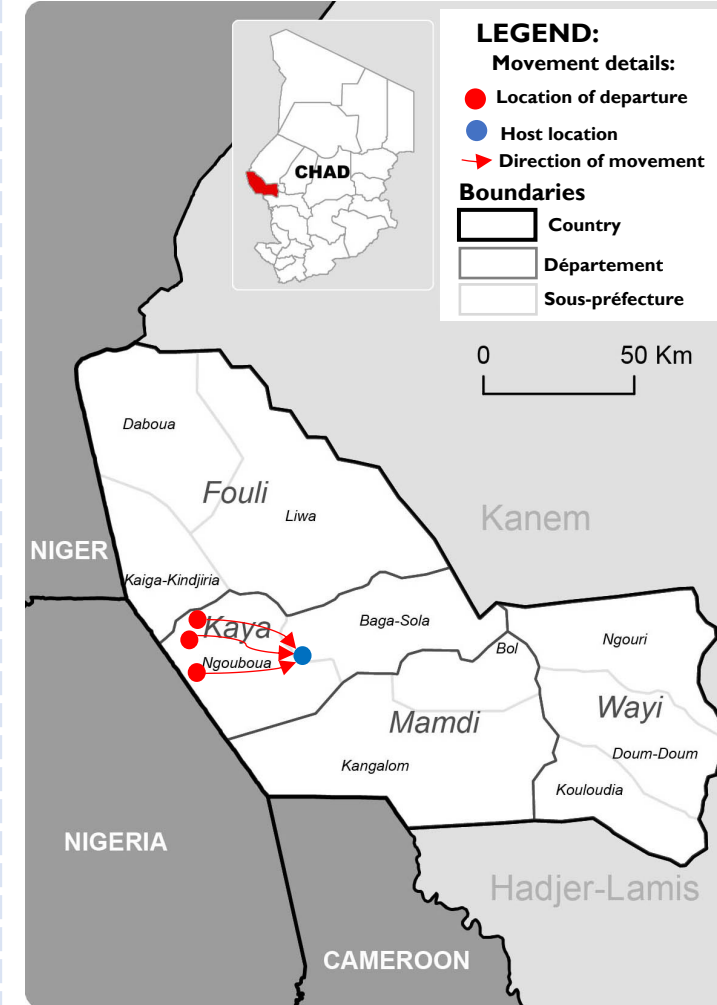

Date of data collection : 15 April 2020

Number of assessed locations : 1

This map is for illustration purposes only. The depiction and use of boundaries, geographic names and related data shown on maps and included in this report are not warranted to be error free nor do they imply judgment on the legal status of any territory, or any endorsement or acceptance of such boundaries by IOM.

	Assessment conducted in affected areas	
	Assessment conducted through phone interviews with key informants	

The objective of the Emergency Tracking Tool (ETT) is to collect information on large and sudden population movements. Information is collected through key informant interviews or direct observation. This dashboard provides information on displacement which occurred on 13 April 2020 in one village of Lac Province.

SUMMARY OF EVENT

 **DISPLACED POPULATION** : 1,200 Internally Displaced Persons, 240 households (estimates)

On **13 April 2020**, fear of armed attacks prompted approximately **240 households** of **1,200 individuals** to flee the villages of **Kirmya** and **Bourboura** as well as the **Wadarom 2** site, all located in the sous-préfecture of Ngouboua (département of Kaya), for the village of **Fourkouloum**, located in the same sous-préfecture.

 **LOCATION** : Fourkouloum

 **DATE OF MOVEMENT** : 13 April 2020

 **HOST LOCATION** : Village

 **REASON FOR MOVEMENT**: Preventive

 **MEANS OF TRANSPORT** : On foot and riding animals

 **AVAILABLE ASSISTANCE** : None