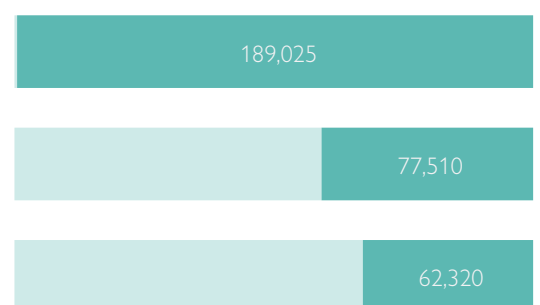

## Returnees

**448,573**  
RETURNEES IN LIBYA

**96%**  
WERE DISPLACED DUE TO  
THE DETERIORATION OF THE  
SECURITY SITUATION

**DECLINE IN RETURNS**  
OBSERVED DUE TO LACK  
OF SECURITY

**59%**  
OF IDPS LIVE IN SELF-PAID  
RENTED ACCOMMODATION

**83%**  
OF RETURNEES LIVE IN  
THEIR PREVIOUS HOMES

TOP 3 REGIONS WITH IDPs

TOP 3 REGIONS WITH RETURNEES

**2,188** INTERVIEWS WITH KEY INFORMANTS  
(ROUND 29, MOBILITY TRACKING)

**659 of 667**  
COMMUNITIES