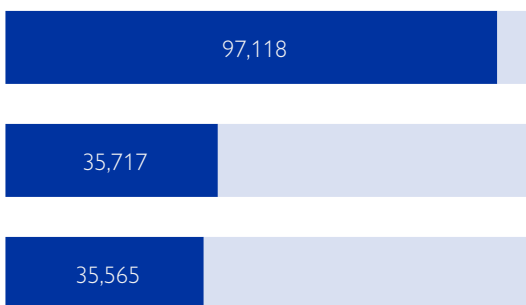

## Returnees

**448,573**  
RETURNEES IN LIBYA

**96%**  
WERE DISPLACED DUE TO  
THE DETERIORATION OF THE  
SECURITY SITUATION

**DECLINE IN RETURNS**  
OBSERVED DUE TO LACK  
OF SECURITY

**59%**  
OF IDPS LIVE IN SELF-PAID  
RENTED ACCOMMODATION

**83%**  
OF RETURNEES LIVE IN  
THEIR PREVIOUS HOMES

TOP 3 REGIONS WITH IDPs

TOP 3 REGIONS WITH RETURNEES

**2,188** INTERVIEWS WITH KEY INFORMANTS  
(ROUND 29, MOBILITY TRACKING)

**659 of 667**  
COMMUNITIES