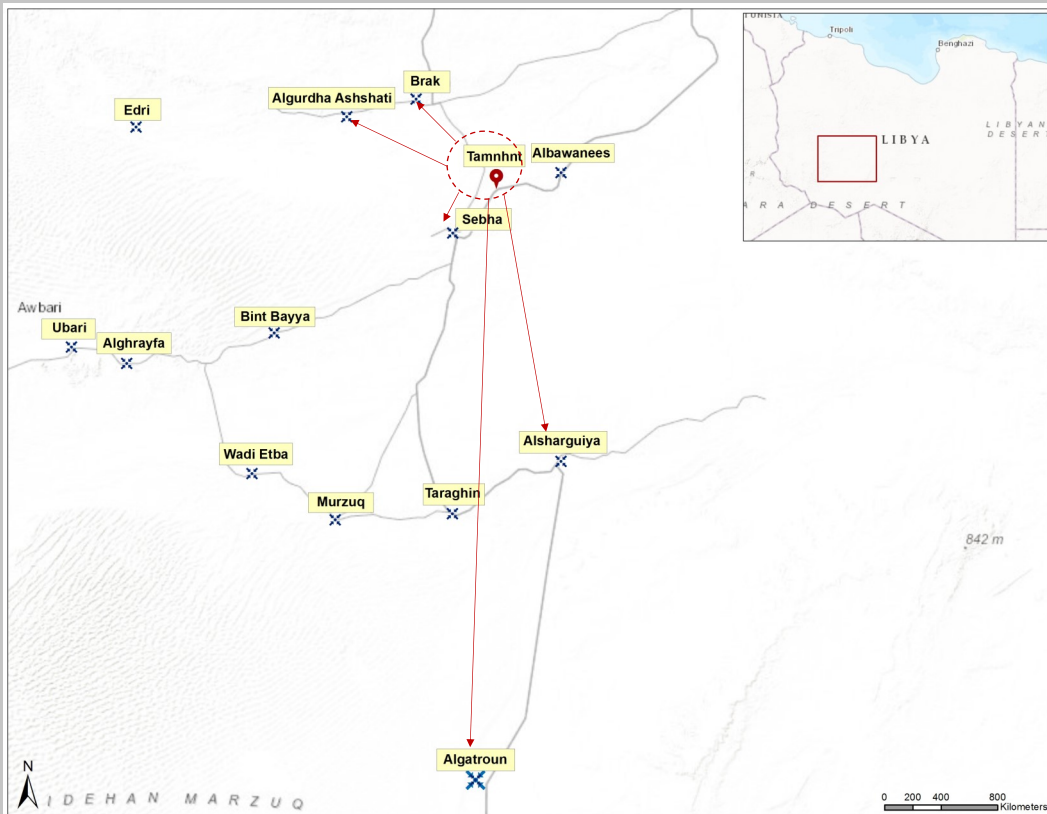

DTM RAPID ASSESSMENT

Displacement from Tamnhnt, Albawanees

2 May 2017

DTM

THE UN MIGRATION AGENCY

DTM Rapid Response Assessments are deployed following the flagging of incidents in order to assess the displacement impacts on affected populations and report back to the Humanitarian Country Team. Results are considered preliminary until confirmed in the following IDP/Returnee report. For all reports and datasets please see DTM Libya website at www.globaldtm.info/libya.

Clashes around Tamnhnt airport base began in early April 2017 and have been ongoing until the time of publication. DTM conducted a rapid assessment in the affected areas to determine the impact of the clashes on populations residing in the area.

According to preliminary results, a total of 350 individuals (approximately 70 households) left their homes in the airbase where they had been stationed. They went to other baladiyas in the South including Brak, Sebha, Algurdha Ashshati, Alsharguiya, and Algatroun. Approximately 15 individuals (3 households) remained in Albawanees baladiya.

350
Individuals displaced

75 to Brak

50 to Sebha (El Kahira, Gardah, El Jadida, Ghodwa)

50 to Algurdha Ashshati

15 within Albawanees

160 to Algatroun, Alsharguiya and other baladiyas in the South

Main Reported Needs