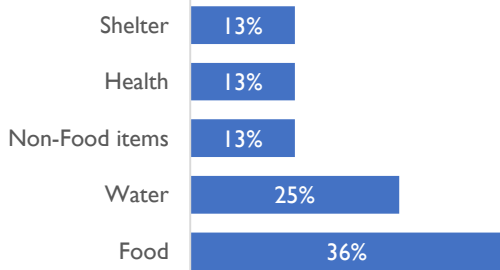

Sous-préfecture of departure

Host sous-préfecture

Displacement information