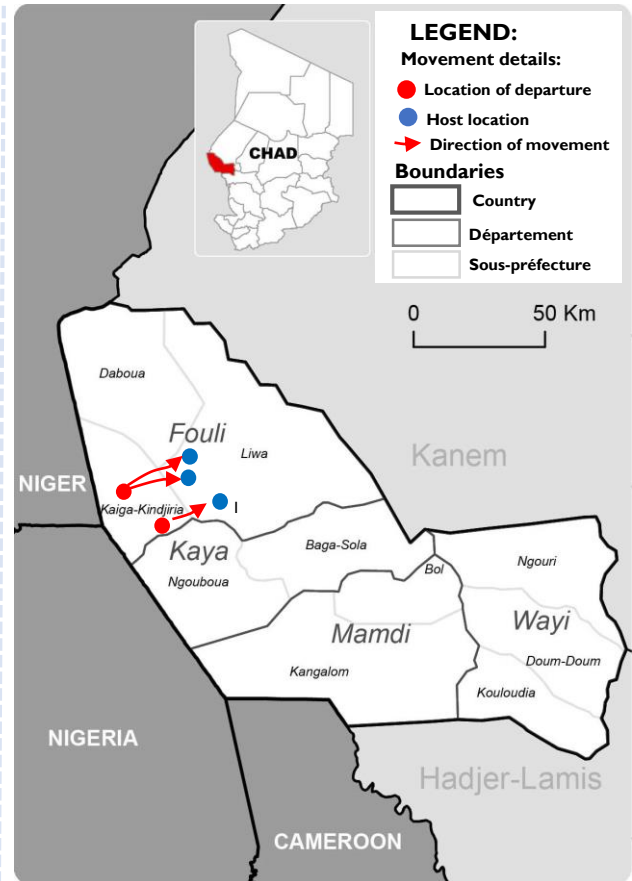

The objective of the Emergency Tracking Tool (ETT) is to collect information on large and sudden population movements. Information is collected through key informant interviews or direct observation. This dashboard provides information on movements which occurred from 21 to 23 March 2020 in three sites in Lac Province.

An armed attack which occurred on 23 March 2020 in the village of Mboma located in the sous-préfecture of Kaiga-Kindjiria (département of Fouli) led 2,032 persons (including 40 separated children hosted in the site of Yakirom) to be forcibly displaced and flee towards two sites located in the sous-préfecture of Liwa (in the same département of Fouli). Additionally, in the same sous-préfecture of Kaiga-Kindjiria, 336 persons preventively fled their houses on 21 March 2020 towards one site located in the sous-préfecture of Liwa. All locations hosting these persons are accessible. Details of these movements are in the below table.

**Sous-préfecture of departure**

**Host sous-préfecture**

**Displacement information**

This map is for illustration purposes only. The depiction and use of boundaries, geographic names and related data shown on maps and included in this report are not warranted to be error free nor do they imply judgment on the legal status of any territory, or any endorsement or acceptance of such boundaries by IOM.