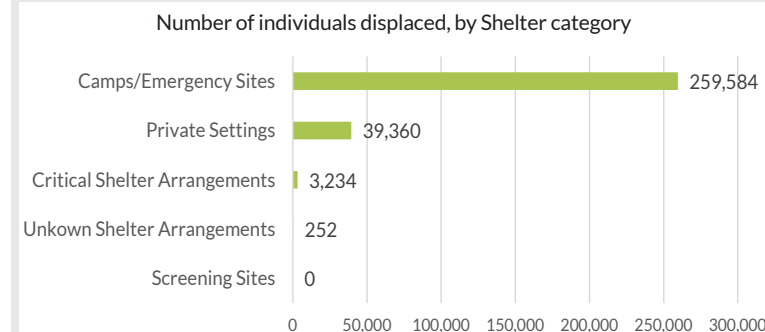

IOM IRAQ

TOTAL NUMBER OF IDPS CURRENTLY DISPLACED

50,405
IDP FAMILIES

302,430*
IDP INDIVIDUALS

WHERE ARE PEOPLE DISPLACED TO?

Governorate and District of displacement	IDP individuals	%
Falluja	444	0%
Ramadi	120	0%
Total Anbar Governorate	564	0%
Al-Mahawil	36	0%
Al-Musayab	18	0%
Hashimiya	12	0%
Hilla	84	0%
Total Babylon Governorate	150	0%
Abu Ghraib	264	0%
Adhamia	4,782	2%
Al Resafa	1,794	1%
Khadimia	756	0%
Karkh	5,316	2%
Mada'in	24	0%
Mahmoudiya	30	0%
Thawra2	156	0%
Total Baghdad Governorate	13,122	4%
Al-Khalis	120	0%
Ba'quba	150	0%
Total Diyala Governorate	270	0%
Erbil	12	0%
Makhmur	462	0%
Total Erbil Governorate	474	0%
Akre	54	0%
Al Hamdaniya	99,090	33%
Al-Shikhan	15,708	5%
Hatra	1,440	0%
Mosul	166,362	55%
Telafar	282	0%
Tilkaif	12	0%
Total Ninewa Governorate	282,948	94%
Diwaniya	18	0%
Total Qadissiya Governorate	18	0%
Al Daur	84	0%
Al Shirqat	2,442	1%
Samarra	894	0%
Tikrit	1,290	0%
Total Salah al-Din Governorate	4,710	2%
Kalar	30	0%
Sulaymaniyah	42	0%
Total Sulaymaniyah	72	0%
Al-Azezia	24	0%
Al-Hai	12	0%
Al-Na'maniya	18	0%
Al-Suwaira	18	0%
Kut	30	0%
Wassit	102	0%
Total	302,430	100%

WHERE ARE PEOPLE COMING FROM?

WHERE ARE PEOPLE STAYING?

NUMBER OF DISPLACED INDIVIDUALS IDENTIFIED BY EMERGENCY TRACKING SINCE 17 OCTOBER

As of April 01:

- Haj Ali camp reported an overall increase of approximately 295 IDP families;
 - Official figures from Qayyara Jad'ah 5 camp are now available. As of yesterday, the number of IDPs registered in the camp was reportedly 2283
- Please note these families have arrived to the camp over a few days, but official figures have been available only on Friday.

*Emergency tracking numbers are not cumulative. They reflect a snapshot of displacement on the day of reporting. The number of individuals is calculated by multiplying the number of identified families by six, which is the average size of an Iraqi family.