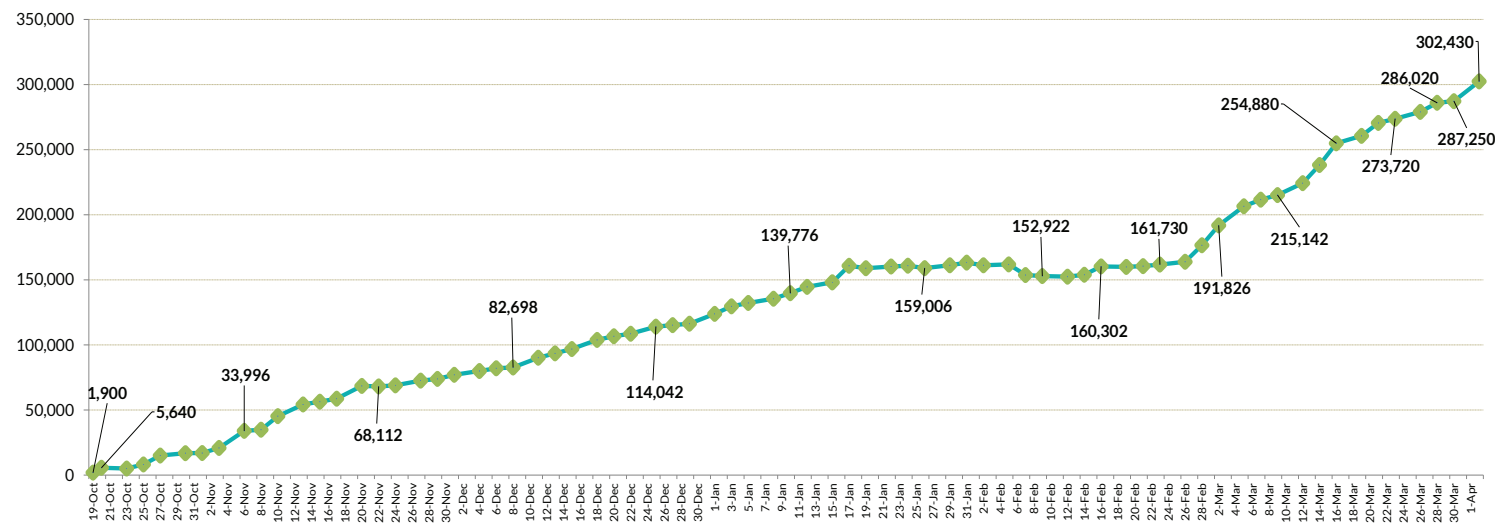

far, rather the ET update provides only a snapshot of the current displacement situation for the indicated date. The data and information reported on this page are related solely to the displacement caused by the Mosul operations which started on 17 October 2016. IOM IRAQ

IOM IRAQ

TOTAL NUMBER OF IDPS CURRENTLY DISPLACED

50,405
IDP FAMILIES

302,430*
IDP INDIVIDUALS

WHERE ARE PEOPLE DISPLACED TO?

Governorate and District of displacement	IDP individuals	%
Falluja	444	0%
Ramadi	120	0%
Total Anbar Governorate	564	0%
Al-Mahawil	36	0%
Al-Musayab	18	0%
Hashimiya	12	0%
Hilla	84	0%
Total Babylon Governorate	150	0%
Abu Ghraib	264	0%
Adhamia	4,782	2%
Al Resafa	1,794	1%
Khadimia	756	0%
Karkh	5,316	2%
Mada'in	24	0%
Mahmoudiya	30	0%
Thawra2	156	0%
Total Baghdad Governorate	13,122	4%
Al-Khalis	120	0%
Ba'quba	150	0%
Total Diyala Governorate	270	0%
Erbil	12	0%
Makhmur	462	0%
Total Erbil Governorate	474	0%
Akre	54	0%
Al Hamdaniya	99,090	33%
Al-Shikhan	15,708	5%
Hatra	1,440	0%
Mosul	166,362	55%
Telafar	282	0%
Tilkaif	12	0%
Total Ninewa Governorate	282,948	94%
Diwaniya	18	0%
Total Qadissiya Governorate	18	0%
Al Daur	84	0%
Al Shirqat	2,442	1%
Samarra	894	0%
Tikrit	1,290	0%
Total Salah al-Din Governorate	4,710	2%
Kalar	30	0%
Sulaymaniyah	42	0%
Total Sulaymaniyah	72	0%
Al-Azezia	24	0%
Al-Hai	12	0%
Al-Na'maniya	18	0%
Al-Suwaira	18	0%
Kut	30	0%
Wassit	102	0%
Total	302,430	100%

WHERE ARE PEOPLE COMING FROM?

WHERE ARE PEOPLE STAYING?

NUMBER OF DISPLACED INDIVIDUALS IDENTIFIED BY EMERGENCY TRACKING SINCE 17 OCTOBER

As of April 01:

- Haj Ali camp reported an overall increase of approximately 295 IDP families;
 - Official figures from Qayyara Jad'ah 5 camp are now available. As of yesterday, the number of IDPs registered in the camp was reportedly 2283
- Please note these families have arrived to the camp over a few days, but official figures have been available only on Friday.