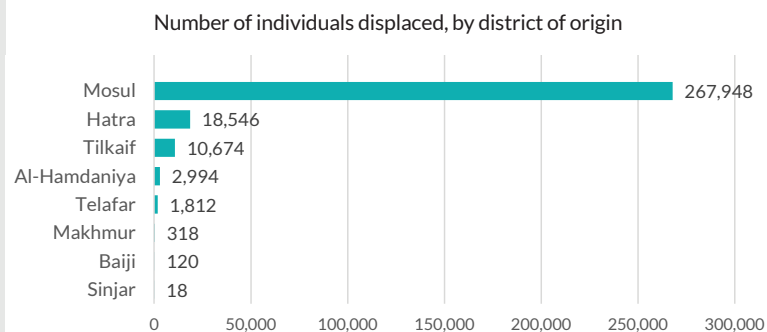

far, rather the ET update provides only a snapshot of the current displacement situation for the indicated date. The data and information reported on this page are related solely to the displacement caused by the Mosul operations which started on 17 October 2016. IOM IRAQ

IOM IRAQ

TOTAL NUMBER OF IDPS CURRENTLY DISPLACED

50,405
IDP FAMILIES

302,430*
IDP INDIVIDUALS

WHERE ARE PEOPLE DISPLACED TO?

Governorate and District of displacement	IDP individuals	%
Falluja	444	0%
Ramadi	120	0%
Total Anbar Governorate	564	0%
Al-Mahawil	36	0%
Al-Musayab	18	0%
Hashimiya	12	0%
Hilla	84	0%
Total Babylon Governorate	150	0%
Abu Ghraib	264	0%
Adhamia	4,782	2%
Al Resafa	1,794	1%
Khadimia	756	0%
Karkh	5,316	2%
Mada'in	24	0%
Mahmoudiya	30	0%
Thawra2	156	0%
Total Baghdad Governorate	13,122	4%
Al-Khalis	120	0%
Ba'quba	150	0%
Total Diyala Governorate	270	0%
Erbil	12	0%
Makhmur	462	0%
Total Erbil Governorate	474	0%
Akre	54	0%
Al Hamdaniya	99,090	33%
Al-Shikhan	15,708	5%
Hatra	1,440	0%
Mosul	166,362	55%
Telafar	282	0%
Tilkaif	12	0%
Total Ninewa Governorate	282,948	94%
Diwaniya	18	0%
Total Qadissiya Governorate	18	0%
Al Daur	84	0%
Al Shirqat	2,442	1%
Samarra	894	0%
Tikrit	1,290	0%
Total Salah al-Din Governorate	4,710	2%
Kalar	30	0%
Sulaymaniyah	42	0%
Total Sulaymaniyah	72	0%
Al-Azezia	24	0%
Al-Hai	12	0%
Al-Na'maniya	18	0%
Al-Suwaira	18	0%
Kut	30	0%
Wassit	102	0%
Total	302,430	100%

WHERE ARE PEOPLE COMING FROM?

WHERE ARE PEOPLE STAYING?

NUMBER OF DISPLACED INDIVIDUALS IDENTIFIED BY EMERGENCY TRACKING SINCE 17 OCTOBER

As of April 01:

- Haj Ali camp reported an overall increase of approximately 295 IDP families;
 - Official figures from Qayyara Jad'ah 5 camp are now available. As of yesterday, the number of IDPs registered in the camp was reportedly 2283
- Please note these families have arrived to the camp over a few days, but official figures have been available only on Friday.