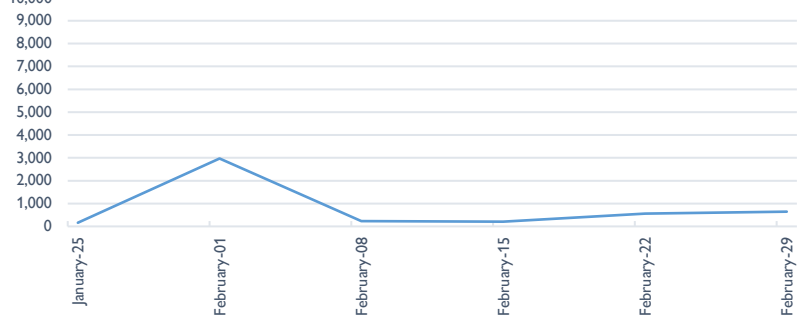

Weekly Displacement Trends (# of HHs)