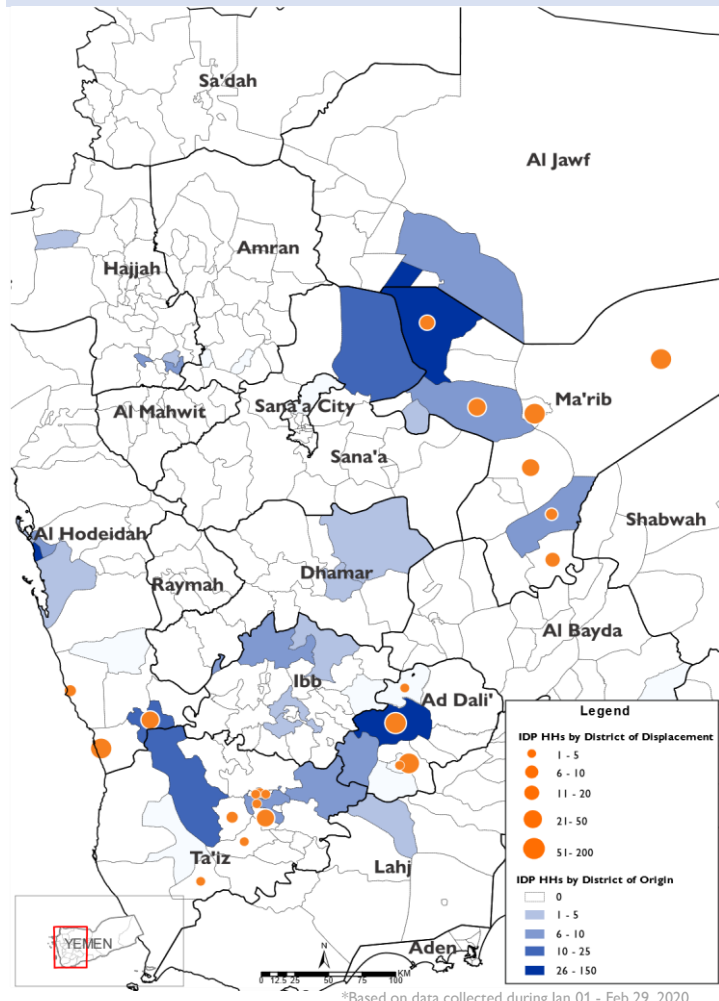

## Displaced Households by District of Displacement and Origin

Governorate	Number of Displaced Households (IDP HHs) per Governorate		
	IDP HH Displaced during the week 23 to 29 Feb	IDP HH who left displaced location within the week	Total IDP HH 01 Jan to 29 Feb
Hajjah	N/A	N/A	N/A
Al Dhale'e	119	0	435
Al Hudaydah	116	0	116
Taizz	56	2	436
Amanat Al Asimah	N/A	N/A	N/A
Ibb	N/A	N/A	N/A
Marib	304	0	3,125
Amran	N/A	N/A	N/A
Sana'a	N/A	N/A	N/A
Shabwah	0	0	35
Lahj	0	0	30
Aden	0	0	2
Sa'ada	N/A	N/A	N/A
Abyan	6	5	4
Dhamar	N/A	N/A	N/A
Hadramaut	28	0	97
Al Bayda	N/A	N/A	N/A
Al Jawf	0	0	211
Raymah	N/A	N/A	N/A
Al Mahwit	N/A	N/A	N/A
Socotra	0	0	0
Al Maharah	11	0	22
<b>Total</b>	<b>640</b>	<b>7</b>	<b>4,513</b>

### DISPLACEMENT TRACKING

DTM's Rapid Displacement Tracking (RDT) tool collects and reports on numbers of households forced to flee on a daily basis, allowing for regular reporting of new displacements in terms of numbers, geography and needs. In the first nine months of 2019, conflict has resulted in new patterns of displacement, particularly in within Hajjah, Al Hudaydah, Al Dhale'e, Taizz governorates.

### WEEKLY UPDATE

Between 23 and 29 February, newly displaced households were recorded in Marib (304 HH), Al Dhale'e (119 HH), and Al Hudaydah (116 HH). Most of these displacements were the result of increased fighting in Al Jawf (150 HH), Al Hudaydah (139 HH), and Al Dhale'e (102 HH).

### IDP HH WHO LEFT DISPLACED LOCATIONS

640 IDP households left their location of displacement and moved either to their place of origin or to some other displaced location.

\*Reported during 23 - 29 Feb, 2020