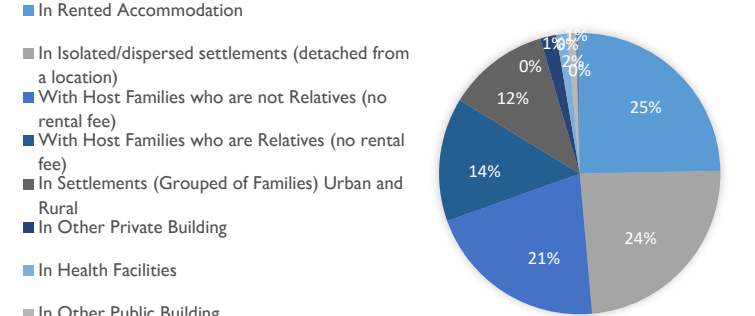

IDPs Shelter Types (within reporting period)

Limitations: DTM Yemen is unable to report on figures in some governorates due to access limitations.