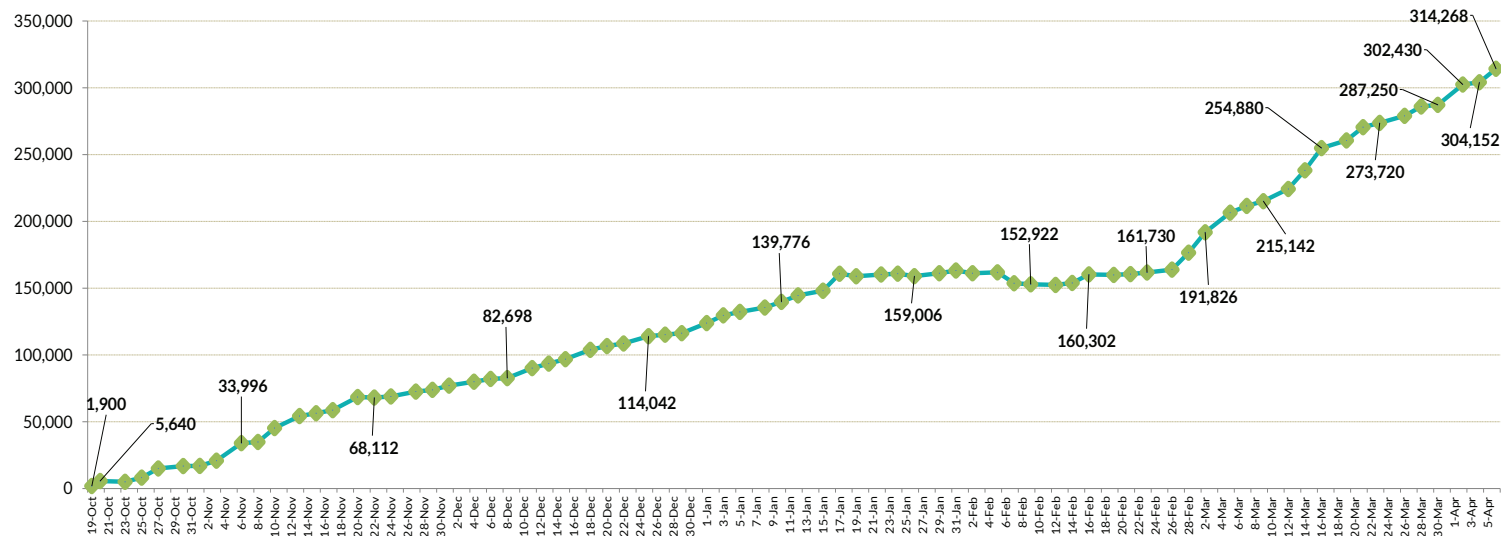

far, rather the ET update provides only a snapshot of the current displacement situation for the indicated date. The data and information reported on this page are related solely to the displacement caused by the Mosul operations which started on 17 October 2016. IOM IRAQ

IOM IRAQ

TOTAL NUMBER OF IDPS CURRENTLY DISPLACED

52,378
IDP FAMILIES

314,268*
IDP INDIVIDUALS

WHERE ARE PEOPLE DISPLACED TO?

Governorate and District of displacement	IDP individuals	%
Falluja	444	0%
Ramadi	120	0%
Total Anbar Governorate	564	0%
Al-Mahawil	36	0%
Al-Musayab	18	0%
Hashimiya	18	0%
Hilla	126	0%
Total Babylon Governorate	198	0%
Abu Ghraib	264	0%
Adhamia	4,812	2%
Al Resafa	1,794	1%
Khadimia	840	0%
Karkh	5,718	2%
Mada'in	24	0%
Mahmoudiya	30	0%
Thawra2	156	0%
Total Baghdad Governorate	13,638	4%
Al-Khalis	120	0%
Ba'quba	150	0%
Total Diyala Governorate	270	0%
Erbil	12	0%
Makhmur	462	0%
Total Erbil Governorate	474	0%
Akre	54	0%
Al Hamdaniya	94,500	30%
Al-Shikhan	17,556	6%
Hatra	1,440	0%
Mosul	180,378	57%
Telafar	282	0%
Tilkaif	12	0%
Total Ninewa Governorate	294,222	94%
Diwaniya	18	0%
Total Qadissiya Governorate	18	0%
Al Daur	84	0%
Al Shirqat	2,442	1%
Samarra	894	0%
Tikrit	1,290	0%
Total Salah al-Din Governorate	4,710	1%
Kalar	30	0%
Sulaymaniyah	42	0%
Total Sulaymaniyah	72	0%
Al-Azezia	24	0%
Al-Hai	12	0%
Al-Na'maniya	18	0%
Al-Suwaira	18	0%
Kut	30	0%
Wassit	102	0%
Total	314,268	100%

WHERE ARE PEOPLE COMING FROM?

WHERE ARE PEOPLE STAYING?

NUMBER OF DISPLACED INDIVIDUALS IDENTIFIED BY EMERGENCY TRACKING SINCE 17 OCTOBER

As of April 05:

- Haj Ali camp reported an overall increase of approximately 226 IDP families;
- The current IDP population recorded in Qayyara Jad'ah 5 camp is 4321 IDP families.

*Emergency tracking numbers are not cumulative. They reflect a snapshot of displacement on the day of reporting. The number of individuals is calculated by multiplying the number of identified families by six, which is the average size of an Iraqi family.