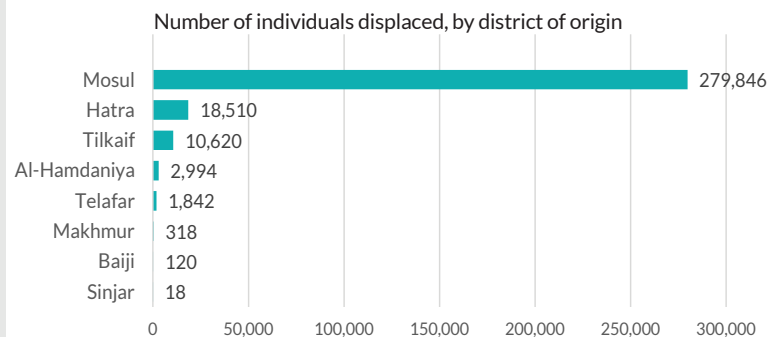

far, rather the ET update provides only a snapshot of the current displacement situation for the indicated date. The data and information reported on this page are related solely to the displacement caused by the Mosul operations which started on 17 October 2016. IOM IRAQ

IOM IRAQ

TOTAL NUMBER OF IDPS CURRENTLY DISPLACED

52,378
IDP FAMILIES

314,268*
IDP INDIVIDUALS

WHERE ARE PEOPLE DISPLACED TO?

Governorate and District of displacement	IDP individuals	%
Falluja	444	0%
Ramadi	120	0%
Total Anbar Governorate	564	0%
Al-Mahawil	36	0%
Al-Musayab	18	0%
Hashimiya	18	0%
Hilla	126	0%
Total Babylon Governorate	198	0%
Abu Ghraib	264	0%
Adhamia	4,812	2%
Al Resafa	1,794	1%
Khadimia	840	0%
Karkh	5,718	2%
Mada'in	24	0%
Mahmoudiya	30	0%
Thawra2	156	0%
Total Baghdad Governorate	13,638	4%
Al-Khalis	120	0%
Ba'quba	150	0%
Total Diyala Governorate	270	0%
Erbil	12	0%
Makhmur	462	0%
Total Erbil Governorate	474	0%
Akre	54	0%
Al Hamdaniya	94,500	30%
Al-Shikhan	17,556	6%
Hatra	1,440	0%
Mosul	180,378	57%
Telafar	282	0%
Tilkaif	12	0%
Total Ninewa Governorate	294,222	94%
Diwaniya	18	0%
Total Qadissiya Governorate	18	0%
Al Daur	84	0%
Al Shirqat	2,442	1%
Samarra	894	0%
Tikrit	1,290	0%
Total Salah al-Din Governorate	4,710	1%
Kalar	30	0%
Sulaymaniyah	42	0%
Total Sulaymaniyah	72	0%
Al-Azezia	24	0%
Al-Hai	12	0%
Al-Na'maniya	18	0%
Al-Suwaira	18	0%
Kut	30	0%
Wassit	102	0%
Total	314,268	100%

WHERE ARE PEOPLE COMING FROM?

WHERE ARE PEOPLE STAYING?

NUMBER OF DISPLACED INDIVIDUALS IDENTIFIED BY EMERGENCY TRACKING SINCE 17 OCTOBER

As of April 05:

- Haj Ali camp reported an overall increase of approximately 226 IDP families;
- The current IDP population recorded in Qayyara Jad'ah 5 camp is 4321 IDP families.