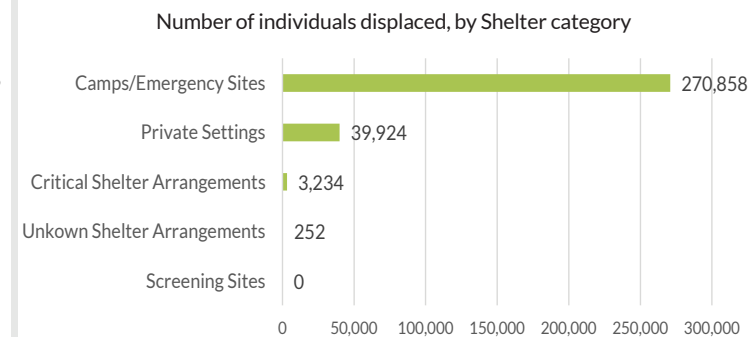

far, rather the ET update provides only a snapshot of the current displacement situation for the indicated date. The data and information reported on this page are related solely to the displacement caused by the Mosul operations which started on 17 October 2016. IOM IRAQ

IOM IRAQ

TOTAL NUMBER OF IDPS CURRENTLY DISPLACED

52,378
IDP FAMILIES

314,268*
IDP INDIVIDUALS

WHERE ARE PEOPLE DISPLACED TO?

Governorate and District of displacement	IDP individuals	%
Falluja	444	0%
Ramadi	120	0%
Total Anbar Governorate	564	0%
Al-Mahawil	36	0%
Al-Musayab	18	0%
Hashimiya	18	0%
Hilla	126	0%
Total Babylon Governorate	198	0%
Abu Ghraib	264	0%
Adhamia	4,812	2%
Al Resafa	1,794	1%
Khadimia	840	0%
Karkh	5,718	2%
Mada'in	24	0%
Mahmoudiya	30	0%
Thawra2	156	0%
Total Baghdad Governorate	13,638	4%
Al-Khalis	120	0%
Ba'quba	150	0%
Total Diyala Governorate	270	0%
Erbil	12	0%
Makhmur	462	0%
Total Erbil Governorate	474	0%
Akre	54	0%
Al Hamdaniya	94,500	30%
Al-Shikhan	17,556	6%
Hatra	1,440	0%
Mosul	180,378	57%
Telafar	282	0%
Tilkaif	12	0%
Total Ninewa Governorate	294,222	94%
Diwaniya	18	0%
Total Qadissiya Governorate	18	0%
Al Daur	84	0%
Al Shirqat	2,442	1%
Samarra	894	0%
Tikrit	1,290	0%
Total Salah al-Din Governorate	4,710	1%
Kalar	30	0%
Sulaymaniyah	42	0%
Total Sulaymaniyah	72	0%
Al-Azezia	24	0%
Al-Hai	12	0%
Al-Na'maniya	18	0%
Al-Suwaira	18	0%
Kut	30	0%
Wassit	102	0%
Total	314,268	100%

WHERE ARE PEOPLE COMING FROM?

WHERE ARE PEOPLE STAYING?

NUMBER OF DISPLACED INDIVIDUALS IDENTIFIED BY EMERGENCY TRACKING SINCE 17 OCTOBER

As of April 05:

- Haj Ali camp reported an overall increase of approximately 226 IDP families;
- The current IDP population recorded in Qayyara Jad'ah 5 camp is 4321 IDP families.

*Emergency tracking numbers are not cumulative. They reflect a snapshot of displacement on the day of reporting. The number of individuals is calculated by multiplying the number of identified families by six, which is the average size of an Iraqi family.