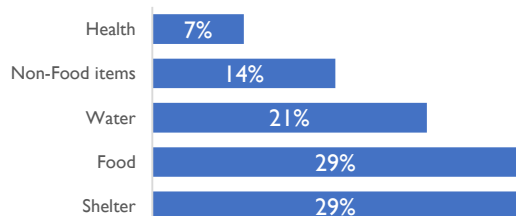

Priority needs