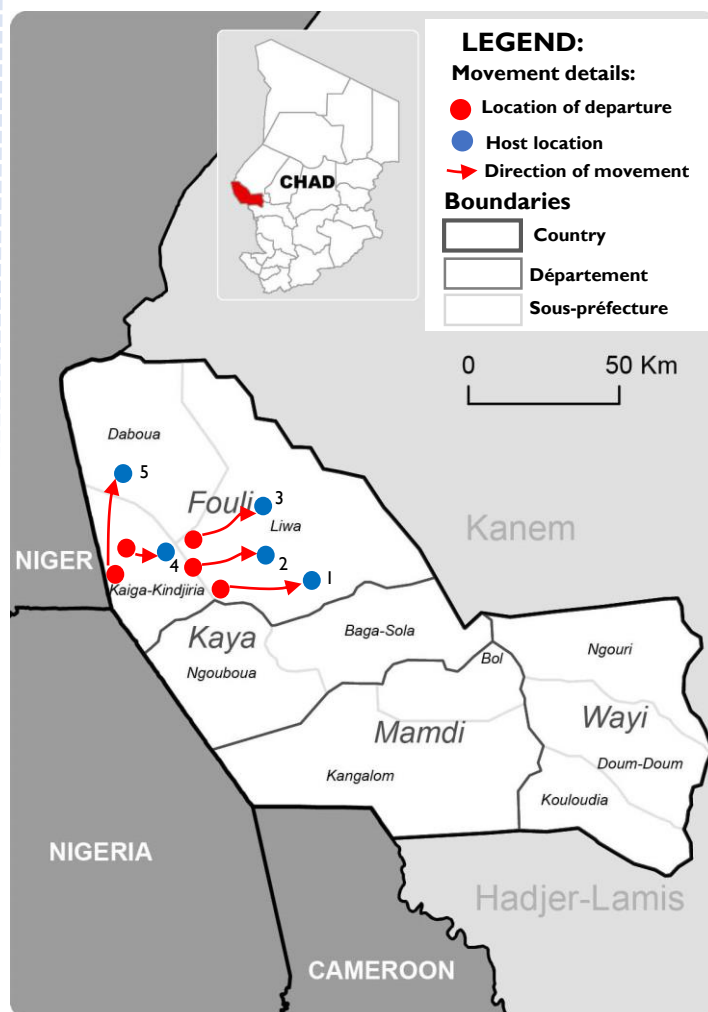

This map is for illustration purposes only. The depiction and use of boundaries, geographic names and related data shown on maps and included in this report are not warranted to be error free nor do they imply judgment on the legal status of any territory, or any endorsement or acceptance of such boundaries by IOM.

#	Date of movement	Displaced population	Location of departure	Category of displaced persons	Host sous-préfectures	Host locations	Reason for movement	Means of transport	Priority needs		
									Shelter	Food	Water
1	12/03/2020	200 households, 1,000 individuals	Kangalia (Liwa)	IDPs	Liwa	Site of Magaya	Armed attack	On foot and riding animals	Shelter	Food	Water
2	12/03/2020	40 households, 200 individuals	Tchoukoukidri (Liwa)	IDPs	Liwa	Site of Amma I	Armed attack	On foot and riding animals	Shelter	Food	Health
3	13/03/2020	415 households, 1,750 individuals	Degui (Liwa)	IDPs	Liwa	Site of Folia	Armed attack	On foot and riding animals	Shelter	Food	Water
4	15/03/2020	104 households, 400 individuals	Kirnarom and Tabah (Liwa)	IDPs	Kaiga kindjiria	Site of Tinana 2	Preventive	On foot and by boat	Shelter	Food	Non-Food Items (NFI)
5	16/03/2020	7 households, 35 individuals	Kaiga-Kindjiria centre	IDPs	Daboua	Site of Taboua	Preventive	On foot and and by boat	Shelter	Food	Non-Food Items (NFI)