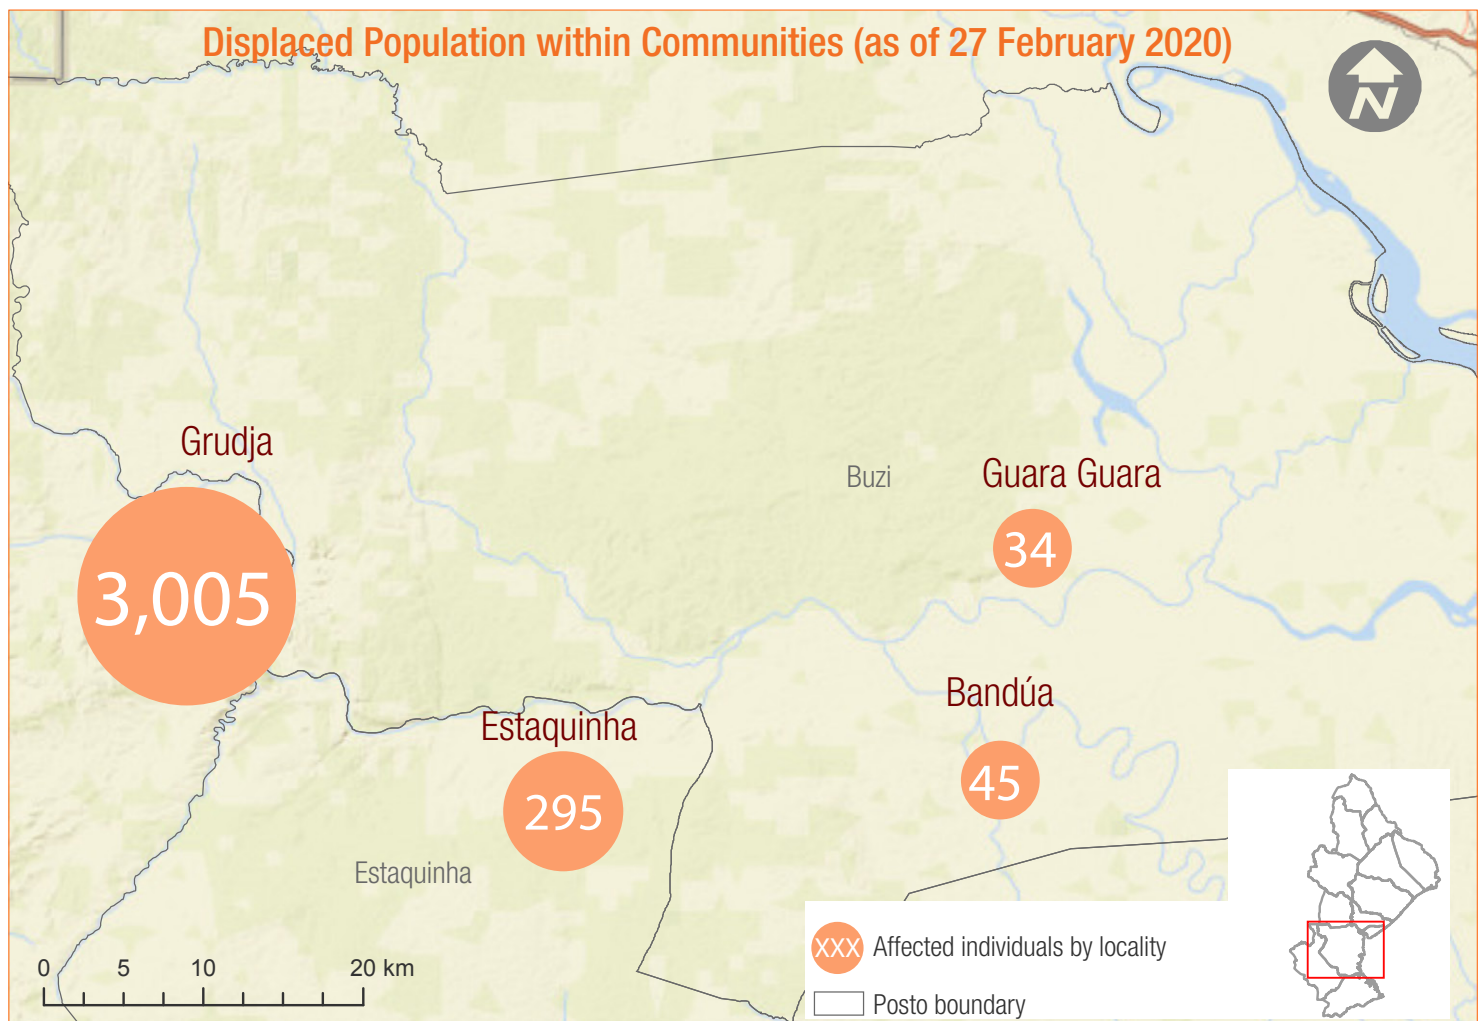

Following the rapid assessment conducted by the International Organization for Migration (IOM) and the National Disasters Management Institute (INGC) due to the heavy rainfall from 10 to 15 February 2020, another round of assessment was conducted in all the communities in Buzi district of Sofala province from 24 to 27 February 2020, after water levels receded in communities that were initially inaccessible. The assessment focused on capturing the individuals displaced in all the communities in the district.

In the communities (outside the accommodation centers), a total of 3,379 individuals are currently displaced within the communities assessed; 3,005 individuals in Grudja, 295 individuals in Estaquinha, 45 individuals in Bandua and 34 individuals in Guara Guara. (see the map below). Most of the displaced population are displaced within the same locality, staying with host communities (mainly relatives) while they are still rebuilding their houses. There has not been any assistance provided to them yet. Displaced population in Gaura Guara were evacuated to Maxiquiri 1 resettlement site.

In the accommodation centres, a total of 1,232 individuals are currently displaced in five accommodation centres in Buzi; 729 individuals are in Muchnessa accommodation centre, 190 individuals are in Ring 1 accommodation centre, 150 individuals are in EPC 25 Setembro, 138 individuals are in Triuna and 25 individuals are in Igreja Catolica.

However, since the beginning of the event, a total of 6,278 individuals were initially evacuated to 11 accommodation centers, of those, seven accommodation centers were deactivated after the water receded in some communities and people returned to their homes. (for more details see table in page 2)